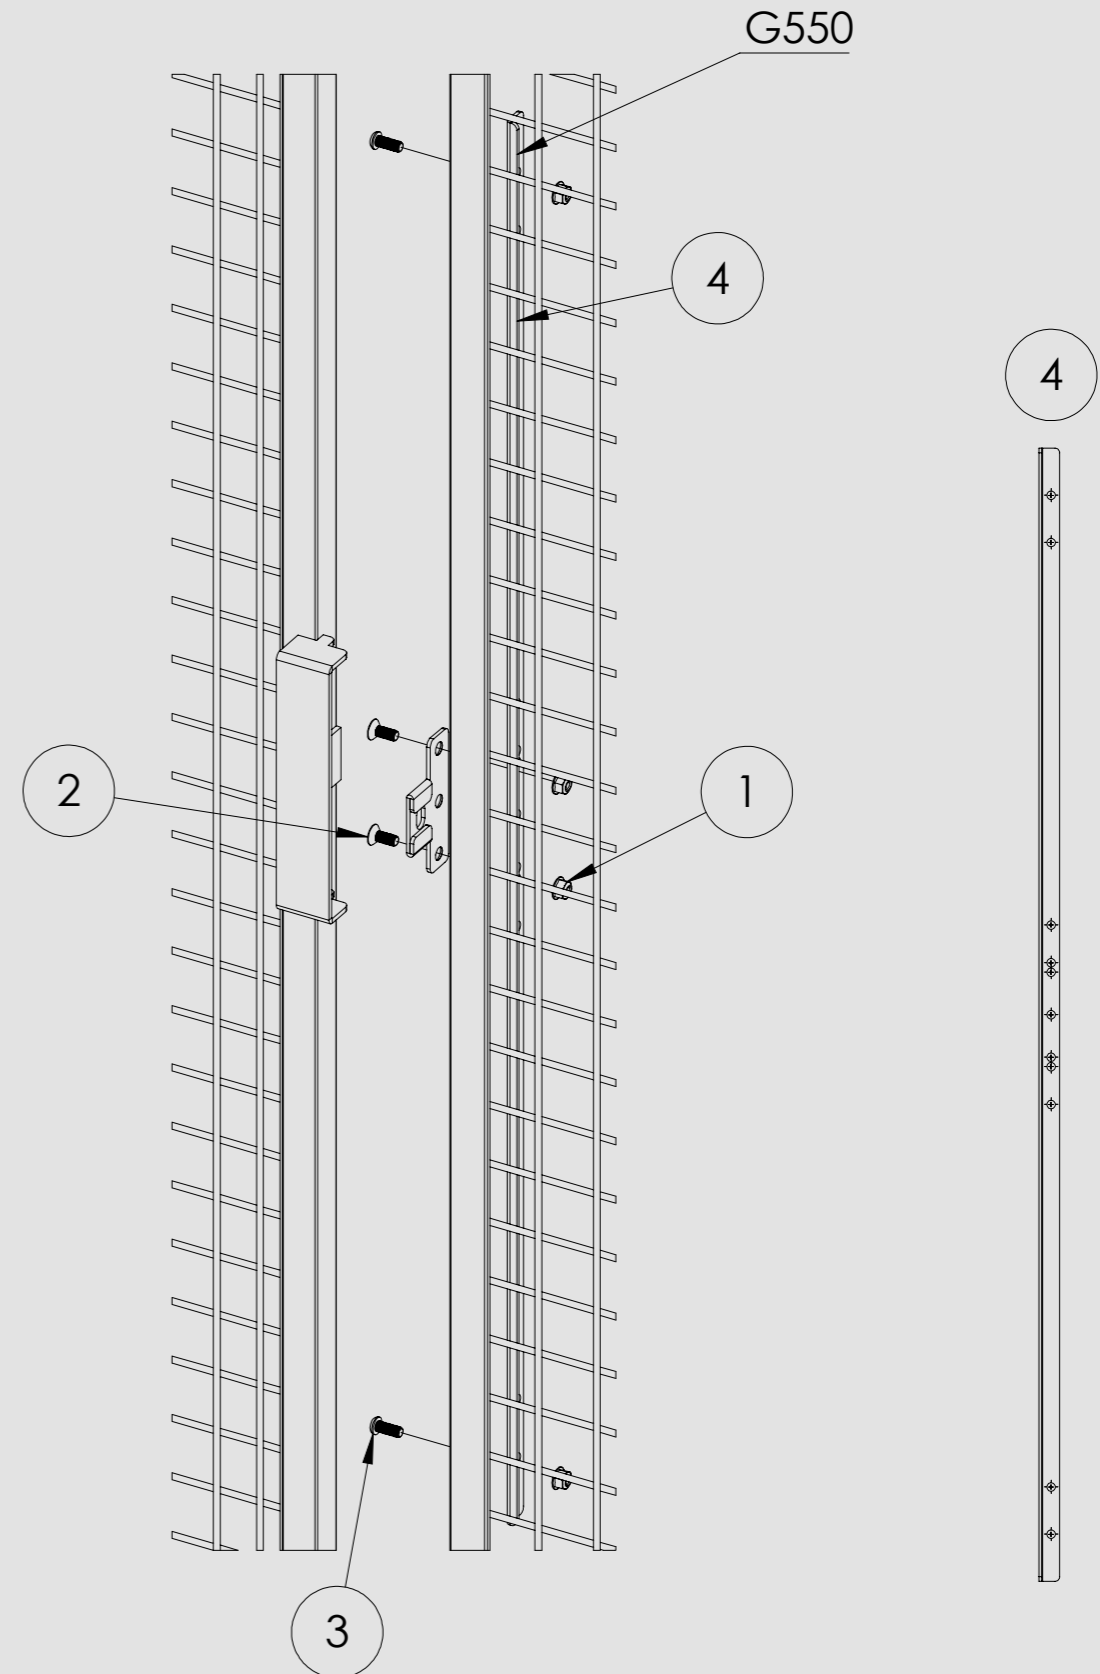

PROPERTY PROTECTION

*PROPERTY PROTECTION THAT
SIMPLIFIES YOUR EVERYDAY LIFE*

WALLS G550

WALL EXTENSIONS

ROOF

VERTICAL CUTTING

DOOR WITH TOP PANEL

PAD LOCK PLATES

SCANDINAVIAN OVAL PROFILE SINGLE CYLINDER

17MM EURO PROFILE SINGLE CYLINDER

STEEL SHELF

NUMBER PLATE FOR DOOR

*Find more info at
www.garantell.com*

Garantell

simplifying everyday life

999-2103