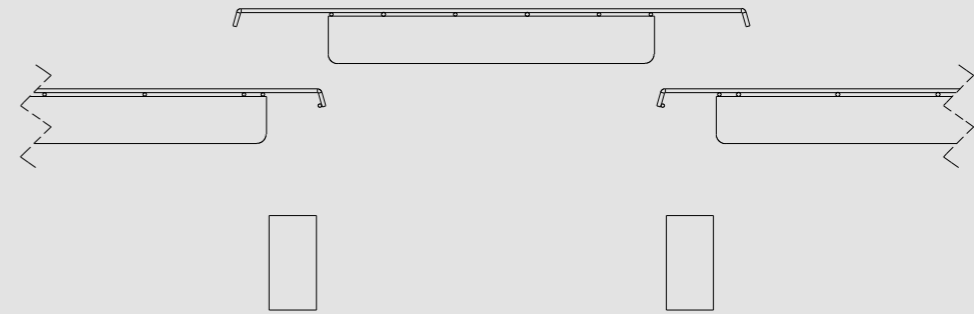

FITTINGS FOR SICK MB1-BL11

711-003-021

FITTINGS FOR GUARDMASTER 440N-Z2NRS1A

711-003-023

MESH DECKS

*CUSTOMIZED MESH DECK TO
SIMPLIFY YOUR EVERYDAY LIFE*

DIVIDER

MESH DECK DOUBLE RACKING

STEEL PLATE DECK DOUBLE RACKING

REAR MESH

*REAR MESH THAT SIMPLIFIES
YOUR EVERYDAY LIFE*

ASSEMBLY DIRECTION, INSIDE

ASSEMBLY DIRECTION, OUTSIDE

OPENINGS

POST EXTENSION FOR RACKING UPRIGHT

SIDE OF RACKING MESH