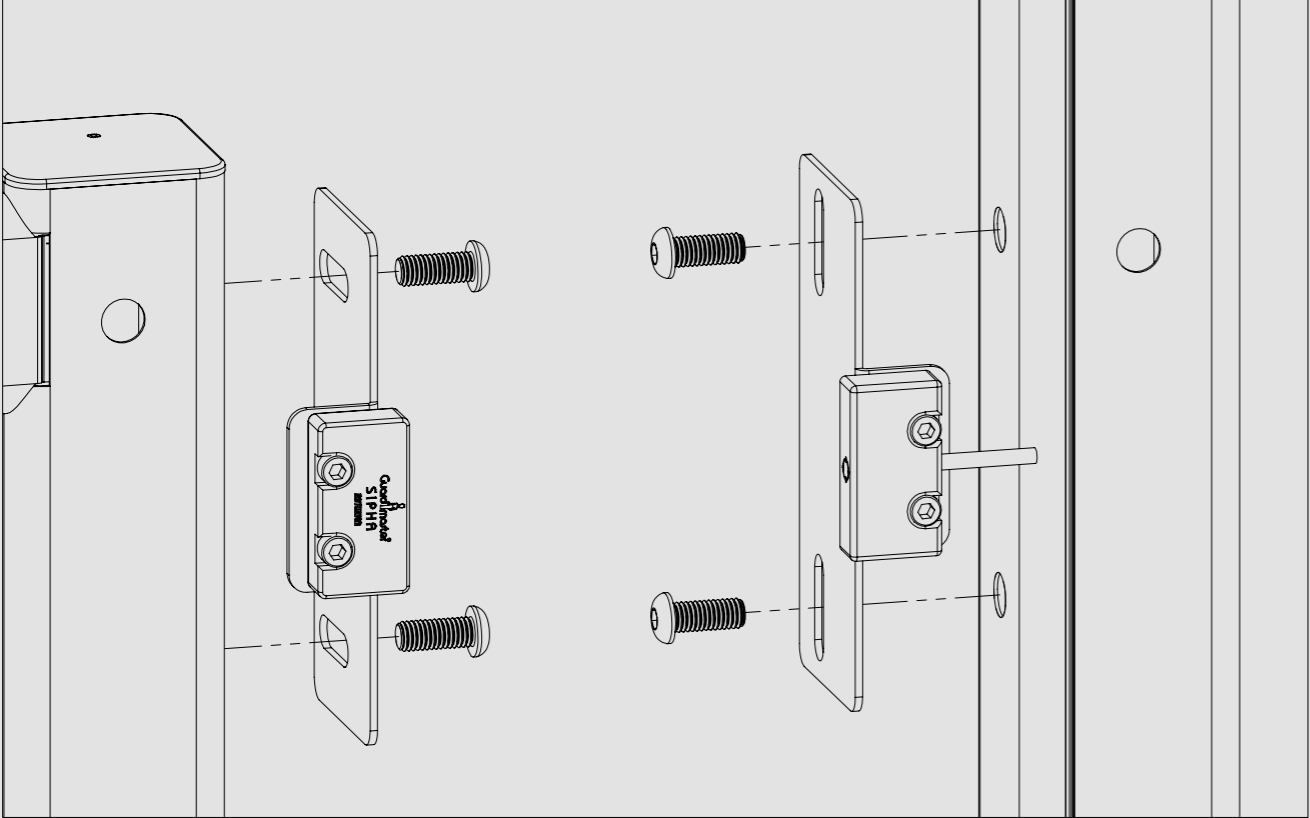

FITTINGS FOR GUARDMASTER 440N-Z2NRS1A

711-003-023