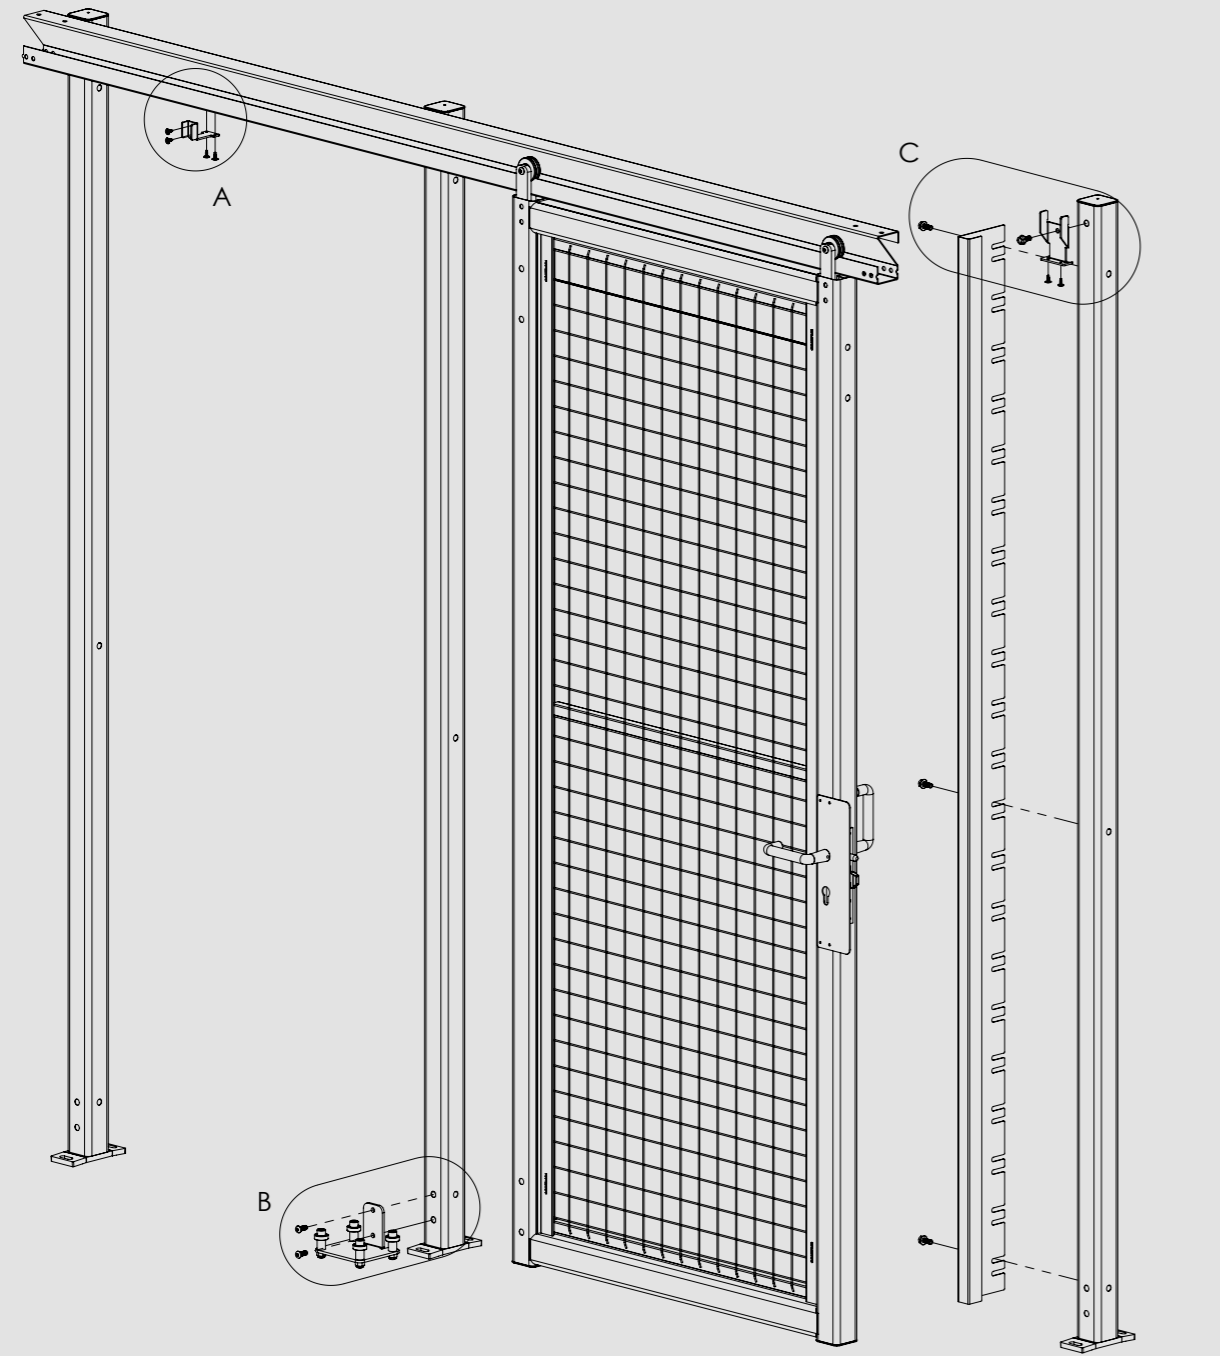

SINGLE TOP RAIL DOOR

713-003-001

DOUBLE TOP RAIL DOOR

713-003-002

SINGLE TOP RAIL DOOR, EURO CYLINDER LOCK

713-003-003

DOUBLE TOP RAIL DOOR, EURO CYLINDER LOCK

713-003-004