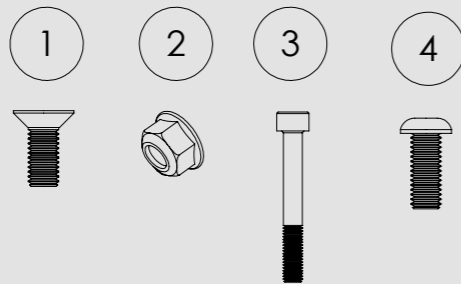

STEEL PLATE DECK DOUBLE RACKING

REAR MESH

*REAR MESH THAT SIMPLIFIES
YOUR EVERYDAY LIFE*

ASSEMBLY DIRECTION, INSIDE

ASSEMBLY DIRECTION, OUTSIDE

OPENINGS

POST EXTENSION FOR RACKING UPRIGHT

SIDE OF RACKING MESH

PROPERTY PROTECTION

*PROPERTY PROTECTION THAT
SIMPLIFIES YOUR EVERYDAY LIFE*

WALLS G550

WALL EXTENSIONS

ROOF

VERTICAL CUTTING

DOOR WITH TOP PANEL

PAD LOCK PLATES

SCANDINAVIAN OVAL PROFILE SINGLE CYLINDER

17MM EURO PROFILE SINGLE CYLINDER

STEEL SHELF

NUMBER PLATE FOR DOOR

*Find more info at
www.garantell.com*

Garantell

simplifying everyday life

999-2103