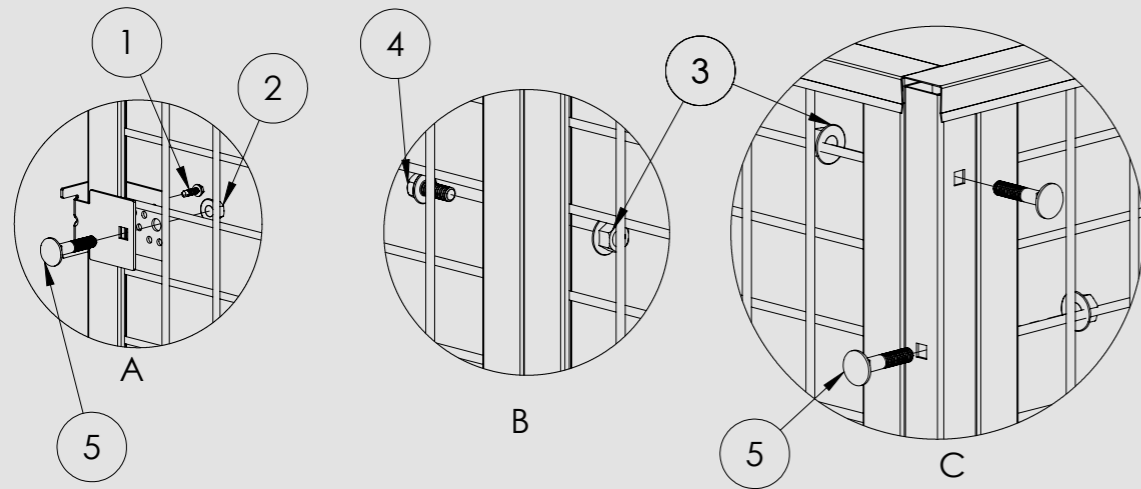

STEEL PLATE DECK DOUBLE RACKING

REAR MESH

*REAR MESH THAT SIMPLIFIES
YOUR EVERYDAY LIFE*

ASSEMBLY DIRECTION, INSIDE

ASSEMBLY DIRECTION, OUTSIDE

OPENINGS

POST EXTENSION FOR RACKING UPRIGHT

SIDE OF RACKING MESH

PROPERTY PROTECTION

*PROPERTY PROTECTION THAT
SIMPLIFIES YOUR EVERYDAY LIFE*

WALLS G550

WALL EXTENSIONS

ROOF

VERTICAL CUTTING

DOOR WITH TOP PANEL

PAD LOCK PLATES