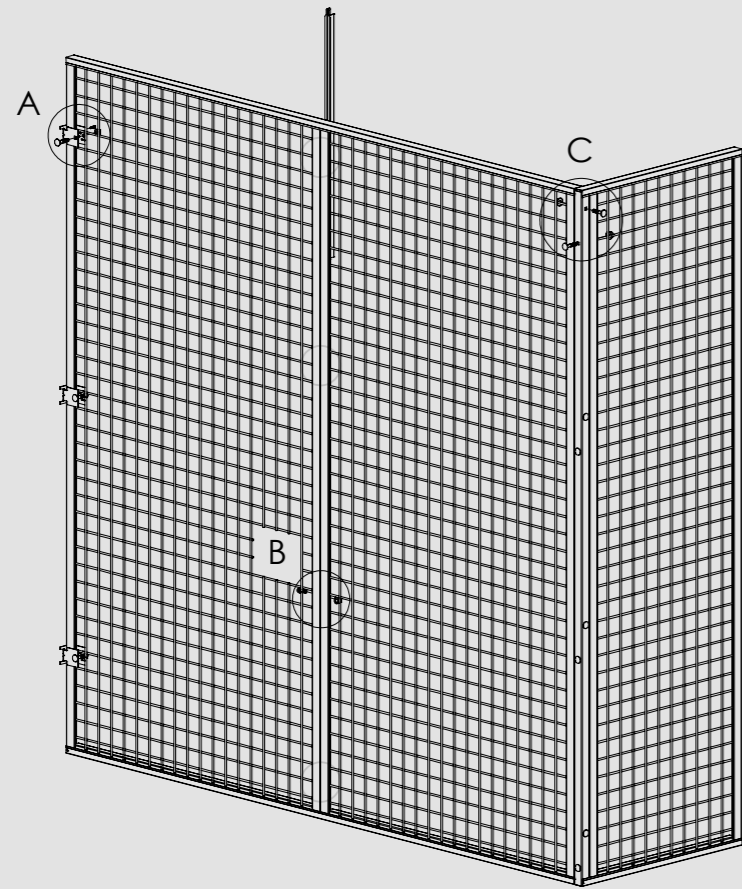

WALLS G550

WALL EXTENSIONS