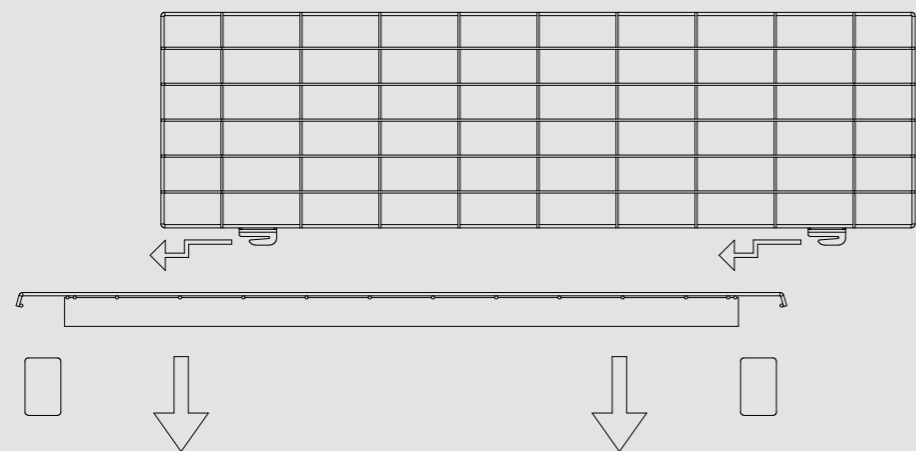

FITTINGS FOR SICK MB1-BL11

711-003-021

FITTINGS FOR GUARDMASTER 440N-Z2NRS1A

711-003-023

MESH DECKS

*CUSTOMIZED MESH DECK TO
SIMPLIFY YOUR EVERYDAY LIFE*

DIVIDER

MESH DECK DOUBLE RACKING

STEEL PLATE DECK DOUBLE RACKING

REAR MESH

*REAR MESH THAT SIMPLIFIES
YOUR EVERYDAY LIFE*

ASSEMBLY DIRECTION, INSIDE

ASSEMBLY DIRECTION, OUTSIDE

OPENINGS

POST EXTENSION FOR RACKING UPRIGHT

SIDE OF RACKING MESH