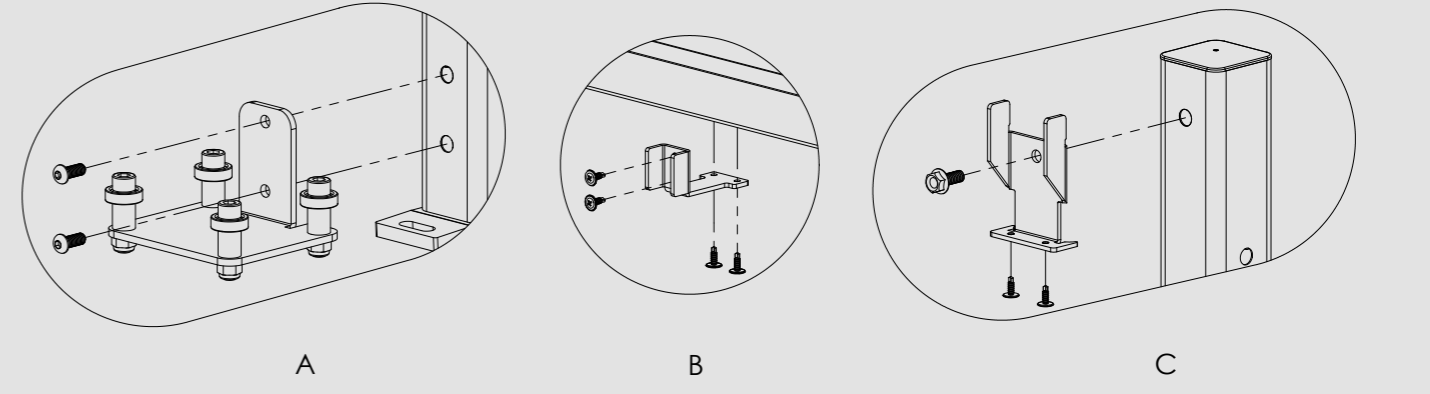

DOUBLE TOP RAIL DOOR

713-003-002