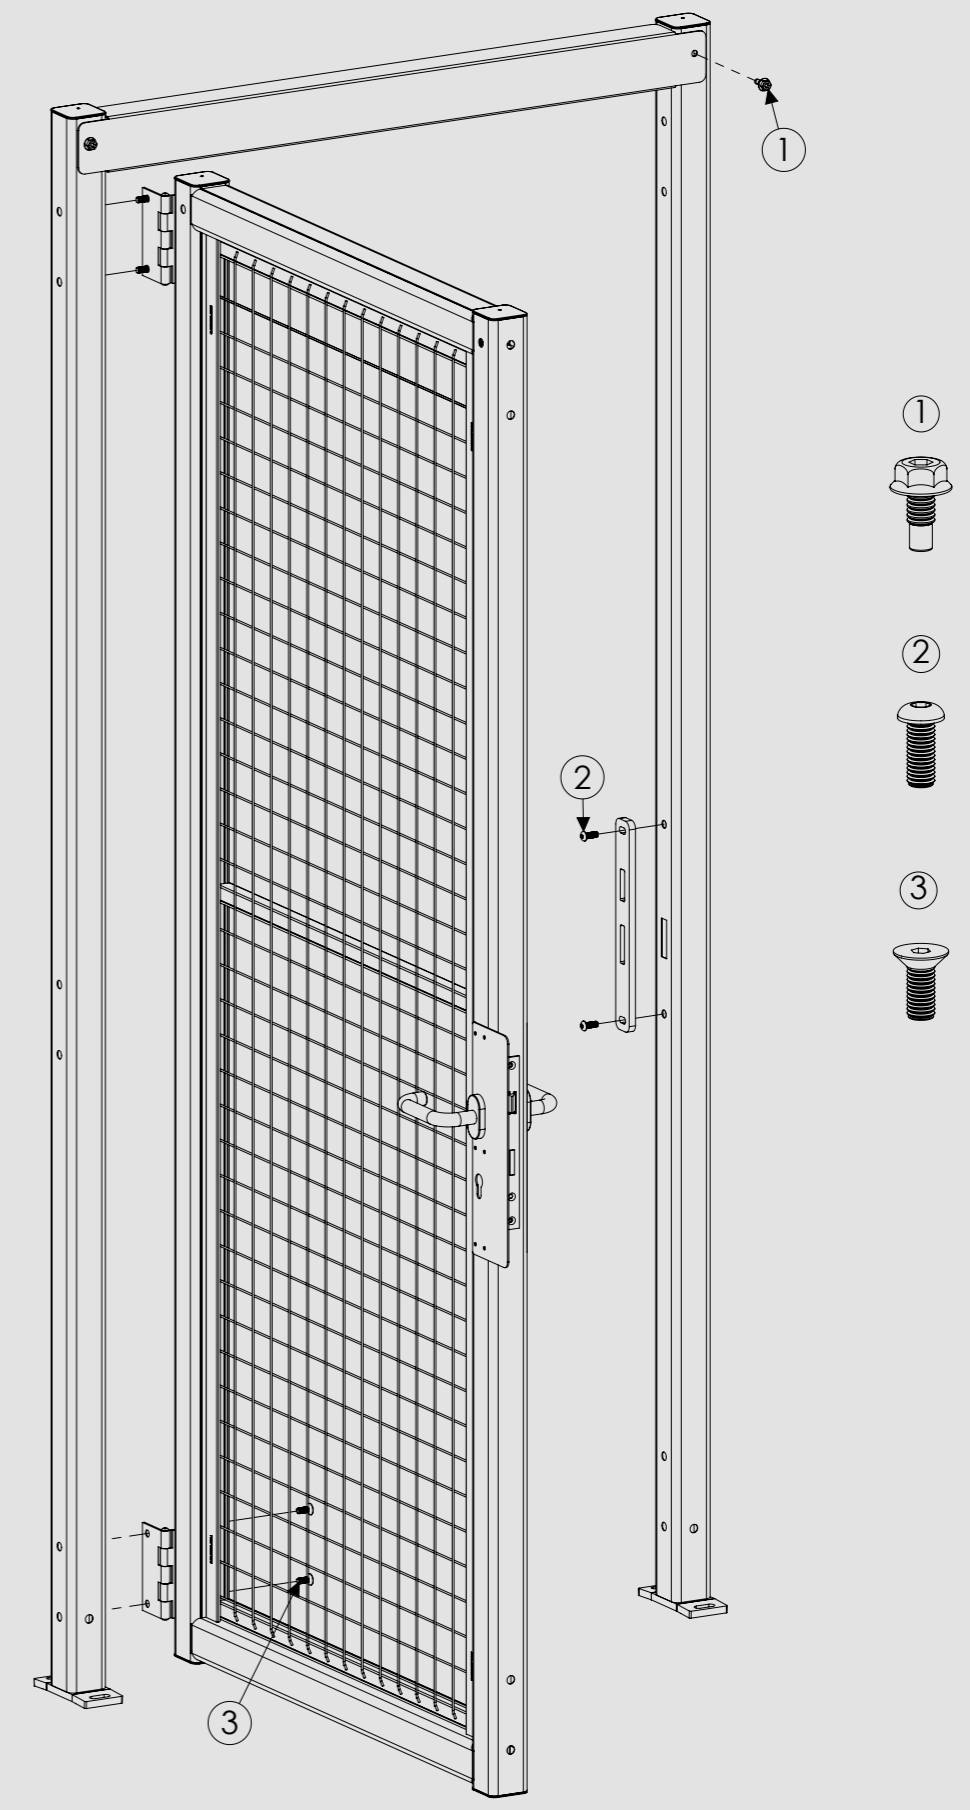

MACHINE GUARDS

MACHINE GUARDS THAT SIMPLIFY
YOUR EVERYDAY LIFE

POSTS

POSTS, FLOOR FIXINGS

Type 1 142x60

Type 2 142x100

WALL WITH BOLTS

WALL WITH RETAINED BOLTS

712-003-001

DOUBLE HINGED DOOR

712-003-002

SINGLE HINGED DOOR, EURO CYLINDER LOCK

712-003-003

DOUBLE HINGED DOOR, EURO CYLINDER LOCK

712-003-004

LEFT SINGLE HINGED DOOR, EURO CYLINDER LOCK WITH PANIC FUNCTION