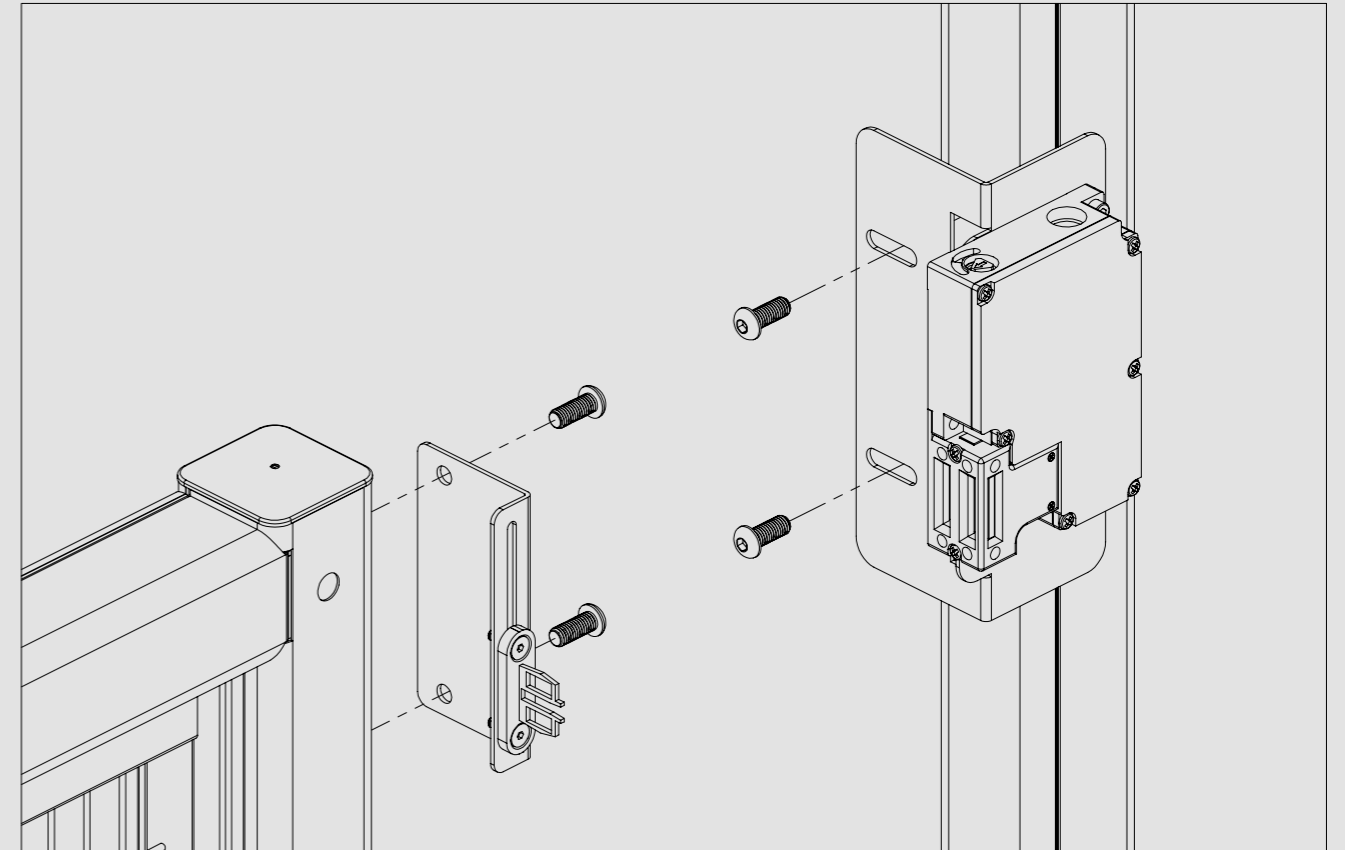

FITTINGS FOR SCHMERSAL AZM 161

711-003-007