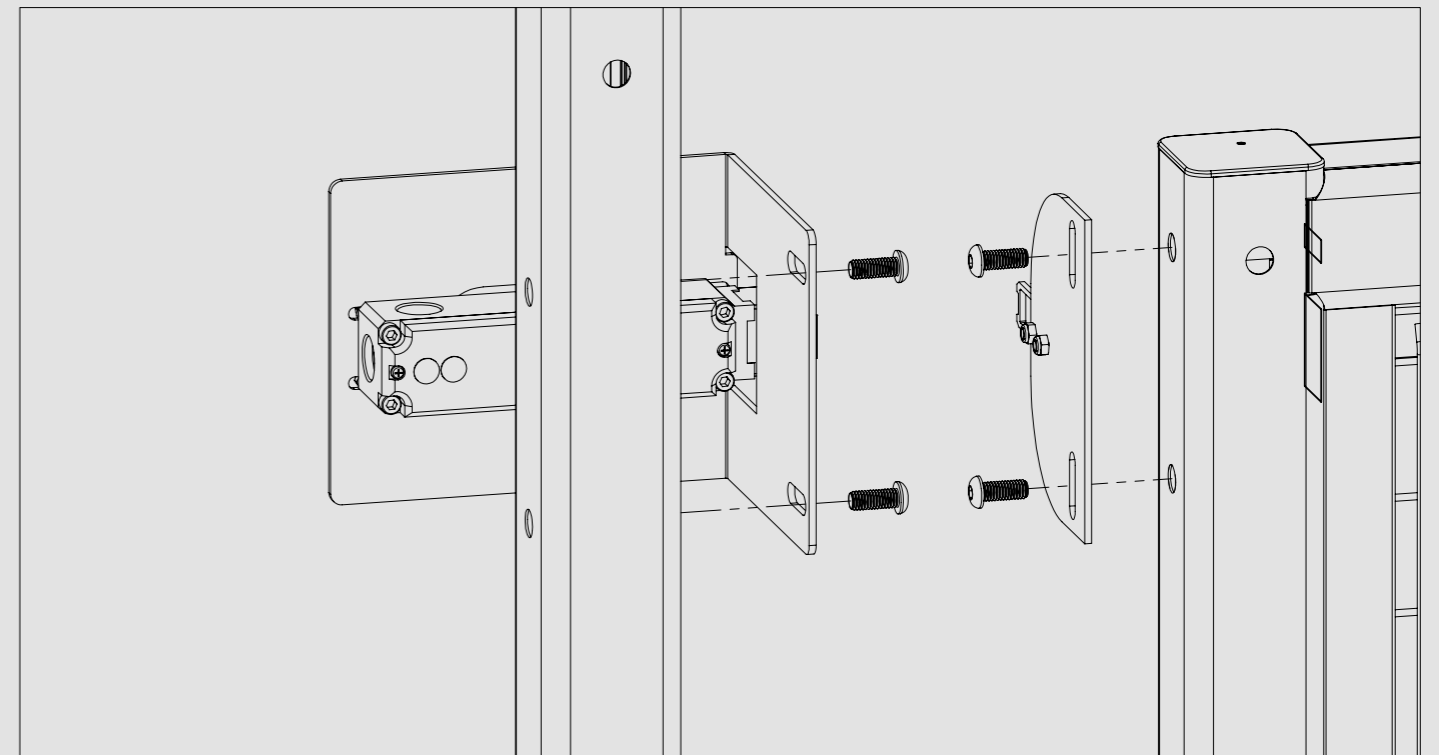

FITTINGS FOR EUCHNER MGB

711-003-004

FITTINGS FOR EUCHNER MGB-L1HB

711-003-014

FITTINGS FOR EUCHNER STA3, HINGED DOOR

711-003-005

FITTINGS FOR SCHMERSAL AZ16

711-003-006