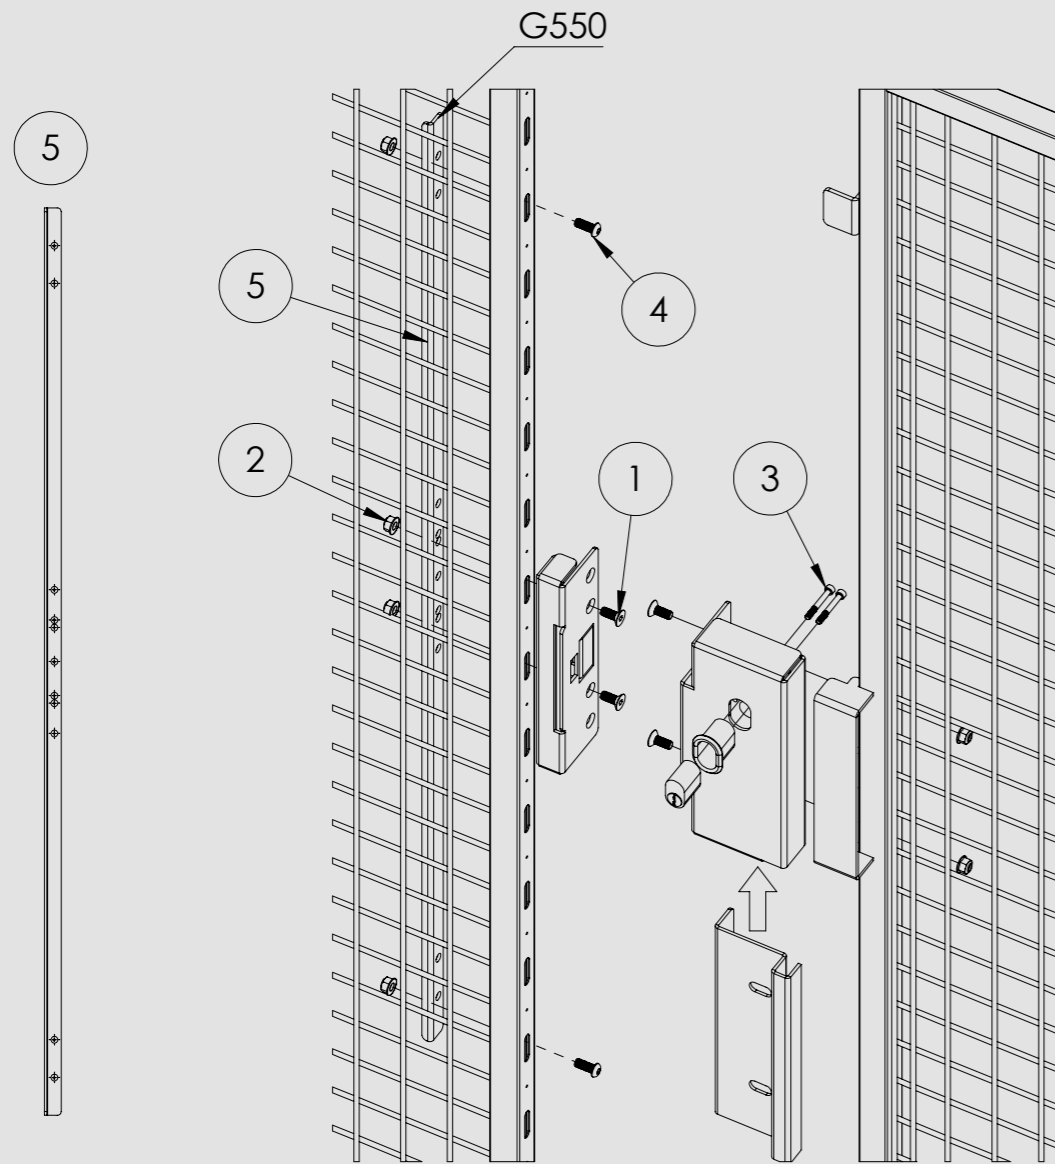

STEEL PLATE DECK DOUBLE RACKING

REAR MESH

*REAR MESH THAT SIMPLIFIES
YOUR EVERYDAY LIFE*

ASSEMBLY DIRECTION, INSIDE

ASSEMBLY DIRECTION, OUTSIDE

OPENINGS

POST EXTENSION FOR RACKING UPRIGHT

SIDE OF RACKING MESH

PROPERTY PROTECTION

*PROPERTY PROTECTION THAT
SIMPLIFIES YOUR EVERYDAY LIFE*

WALLS G550

WALL EXTENSIONS

ROOF

VERTICAL CUTTING

DOOR WITH TOP PANEL

PAD LOCK PLATES

SCANDINAVIAN OVAL PROFILE SINGLE CYLINDER

17MM EURO PROFILE SINGLE CYLINDER

STEEL SHELF

NUMBER PLATE FOR DOOR

*Find more info at
www.garantell.com*

Garantell

simplifying everyday life

999-2103