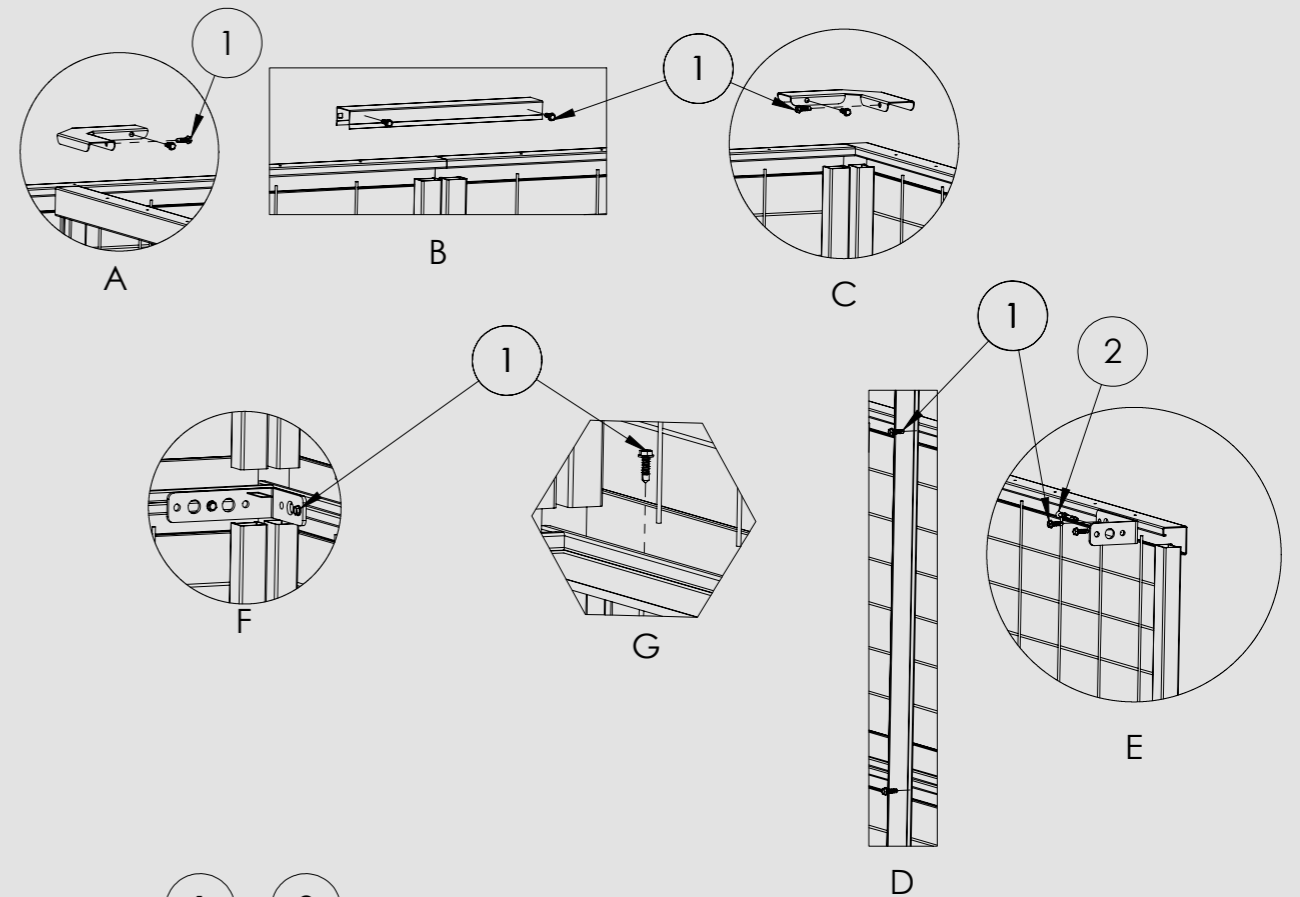

STEEL PLATE DECK DOUBLE RACKING

REAR MESH

*REAR MESH THAT SIMPLIFIES
YOUR EVERYDAY LIFE*

ASSEMBLY DIRECTION, INSIDE

ASSEMBLY DIRECTION, OUTSIDE

OPENINGS

POST EXTENSION FOR RACKING UPRIGHT

SIDE OF RACKING MESH

PROPERTY PROTECTION

*PROPERTY PROTECTION THAT
SIMPLIFIES YOUR EVERYDAY LIFE*

WALLS G550

WALL EXTENSIONS

ROOF

VERTICAL CUTTING

DOOR WITH TOP PANEL

PAD LOCK PLATES