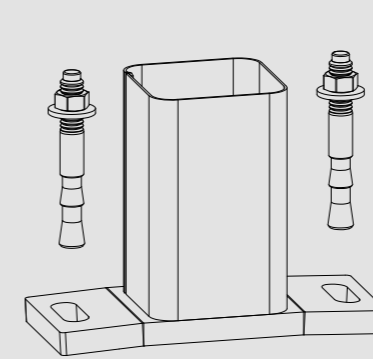

MACHINE GUARDS

MACHINE GUARDS THAT SIMPLIFY
YOUR EVERYDAY LIFE

POSTS

POSTS, FLOOR FIXINGS

Type 1 142x60

Type 2 142x100

WALL WITH BOLTS

WALL WITH RETAINED BOLTS

702-003-003

ROOF

ROOF

WALL FIXING

701-003-102

VERTICAL CUTTING

HORIZONTAL CUTTING

SINGLE HINGED DOOR