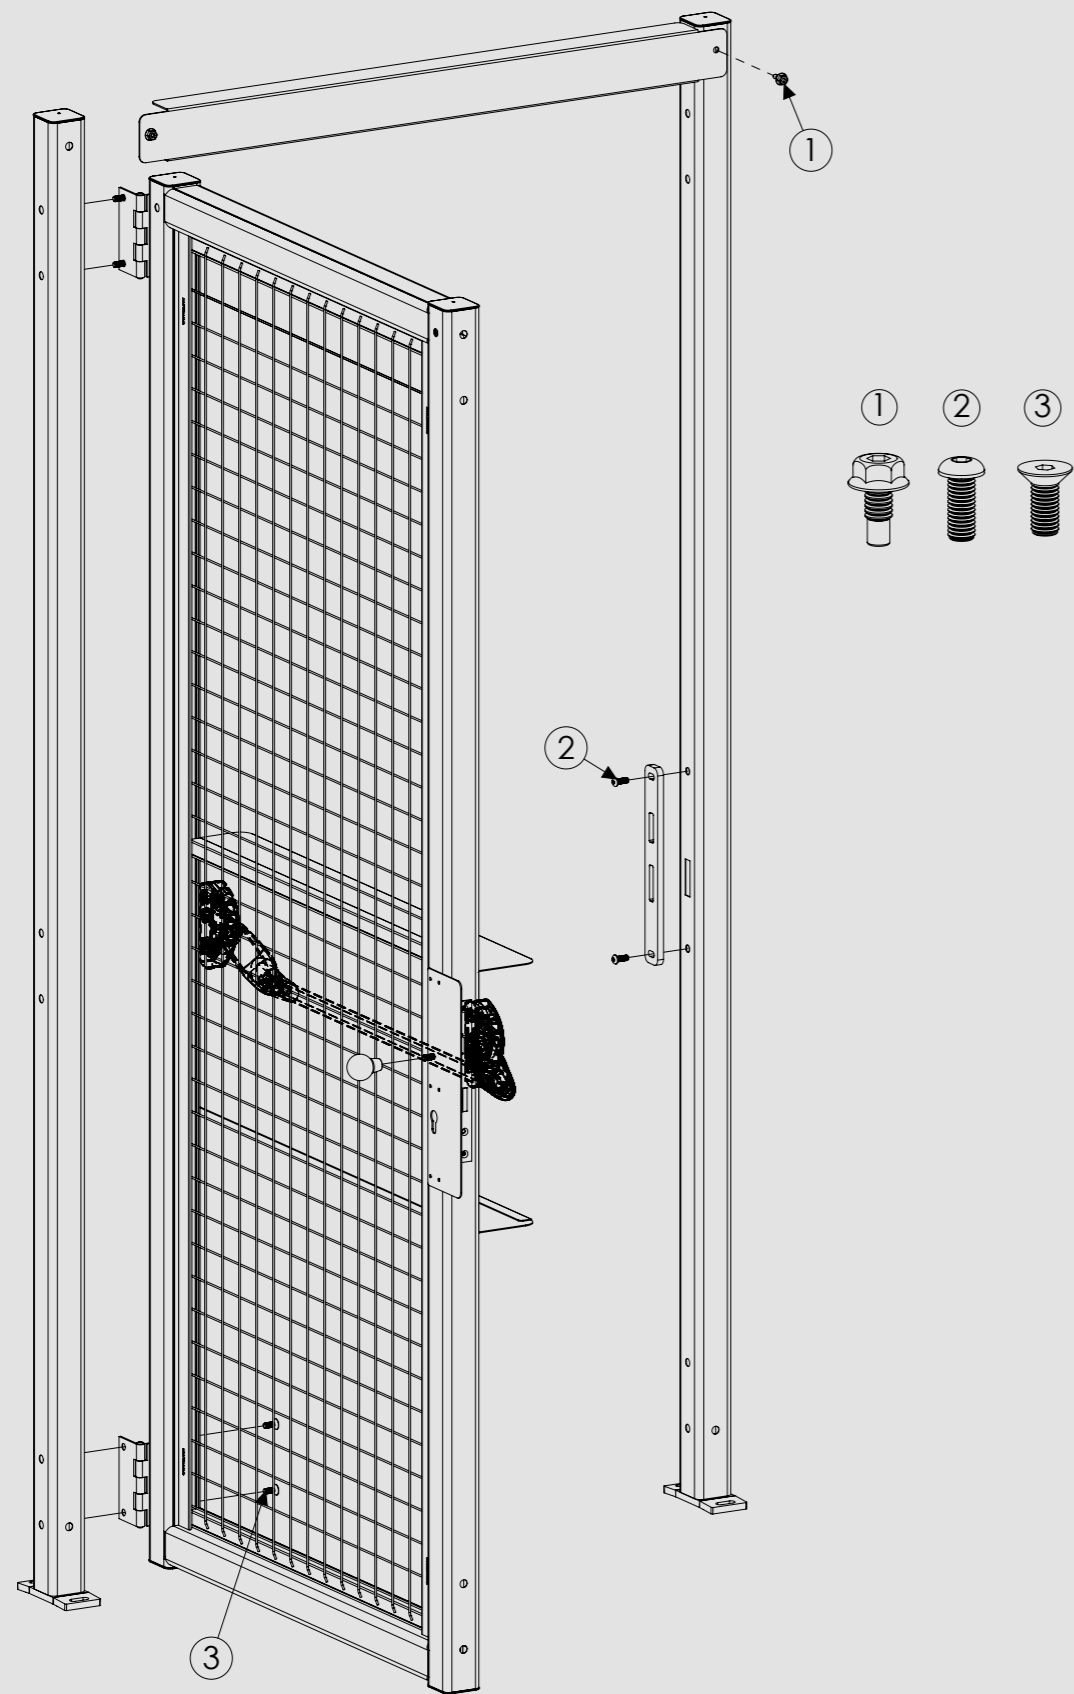

712-003-005L

RIGHT SINGLE HINGED DOOR, EURO CYLINDER LOCK WITH PANIC FUNCTION

712-003-005R -

DOUBLE HINGED DOOR, EURO CYLINDER LOCK WITH PANIC FUNCTION

712-003-006

SINGLE HINGED DOOR, EURO CYLINDER LOCK AND PANIC FUNCTION WITH BOM

712-003-008

DOUBLE HINGED DOOR, EURO CYLINDER LOCK AND PANIC FUNCTION WITH BOM

712-003-009

HINGED DOOR, HEIGHT EXTENSION

712-003-020

SUPPORT WHEEL FOR HINGED DOOR

IF TOP PLATE IS REMOVED OR EXTRA STABILITY NEEDED