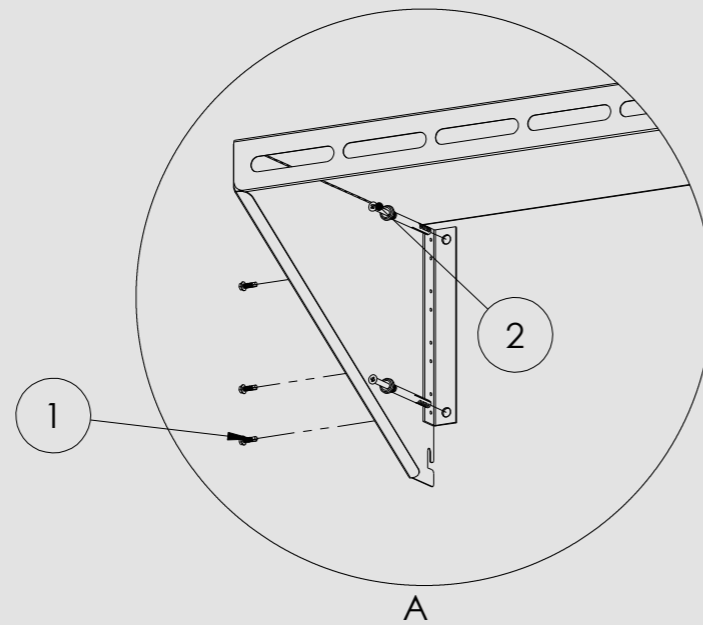

STEEL PLATE DECK DOUBLE RACKING

REAR MESH

*REAR MESH THAT SIMPLIFIES
YOUR EVERYDAY LIFE*

ASSEMBLY DIRECTION, INSIDE

ASSEMBLY DIRECTION, OUTSIDE

OPENINGS

POST EXTENSION FOR RACKING UPRIGHT

SIDE OF RACKING MESH

PROPERTY PROTECTION

*PROPERTY PROTECTION THAT
SIMPLIFIES YOUR EVERYDAY LIFE*

WALLS G550

WALL EXTENSIONS

ROOF

VERTICAL CUTTING

DOOR WITH TOP PANEL

PAD LOCK PLATES

SCANDINAVIAN OVAL PROFILE SINGLE CYLINDER

17MM EURO PROFILE SINGLE CYLINDER

STEEL SHELF

NUMBER PLATE FOR DOOR

*Find more info at
www.garantell.com*

Garantell

simplifying everyday life

999-2103