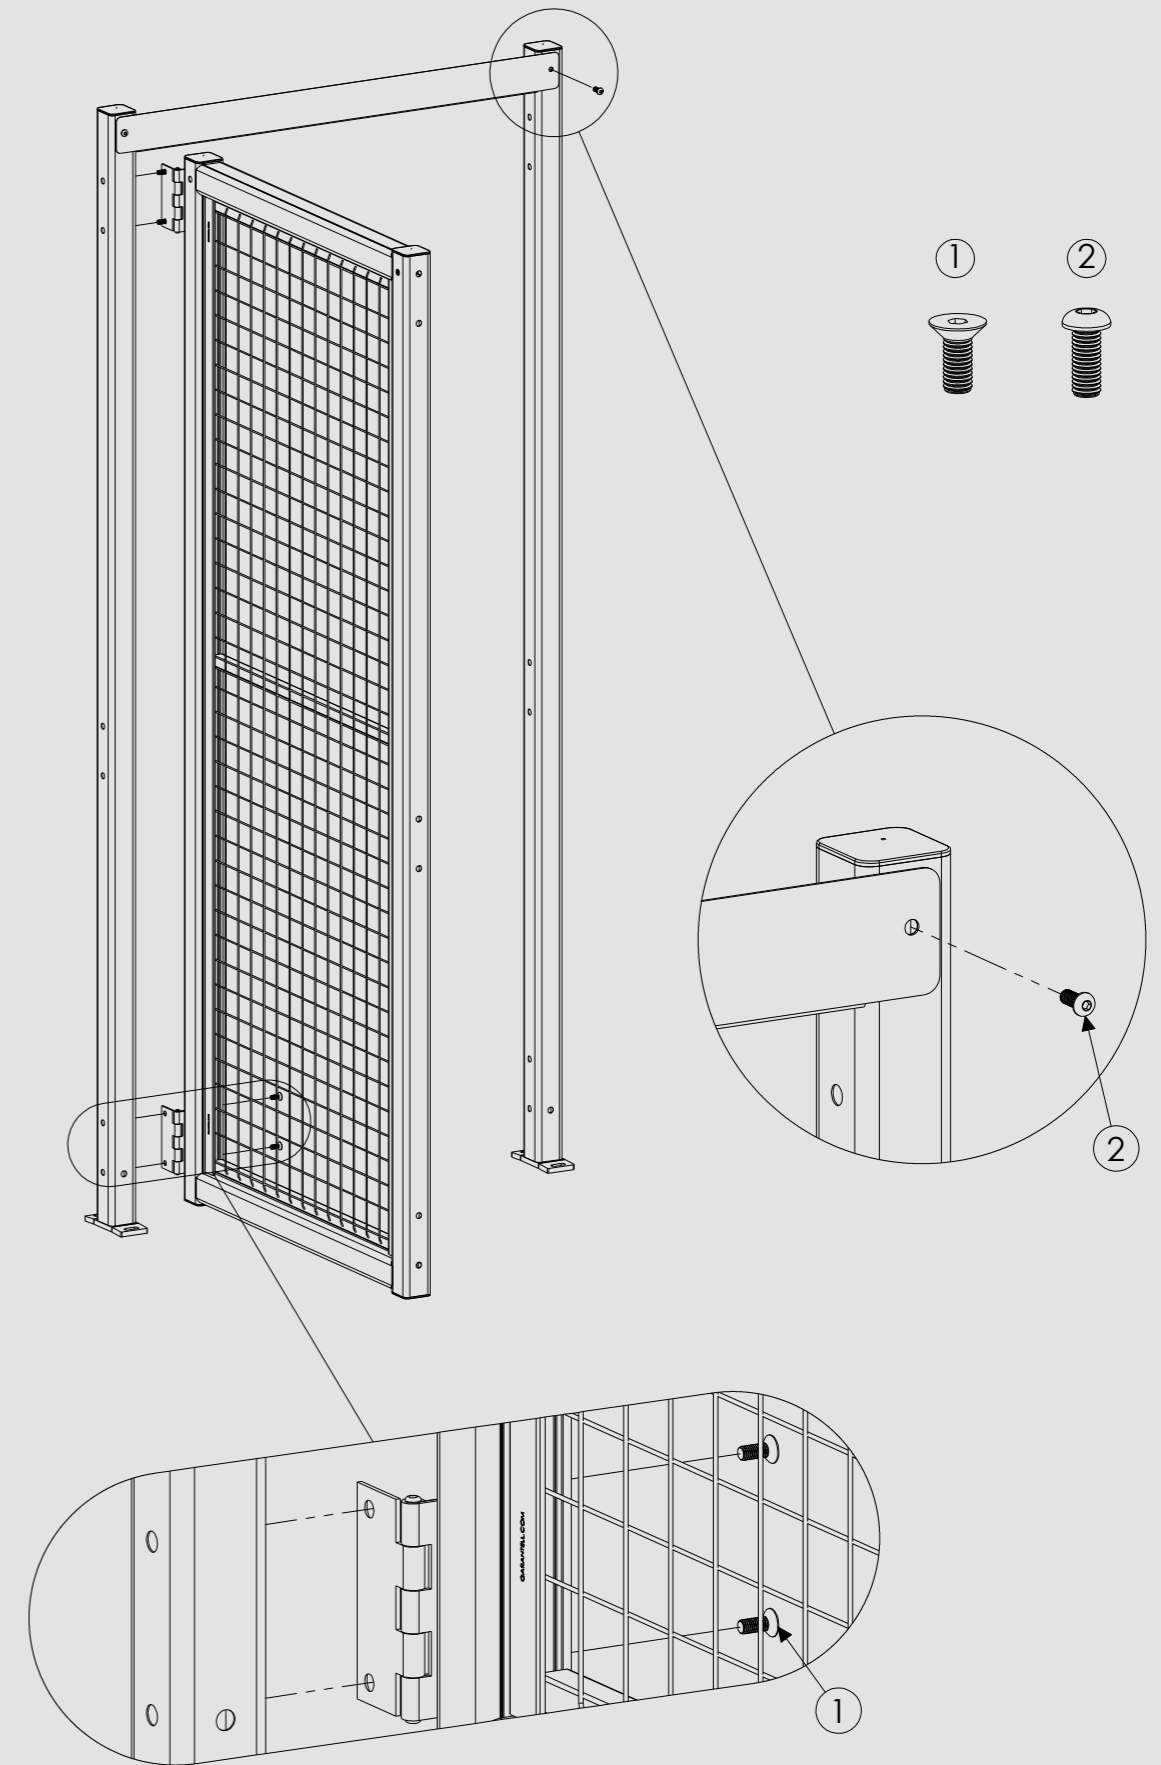

SINGLE HINGED DOOR

712-003-001