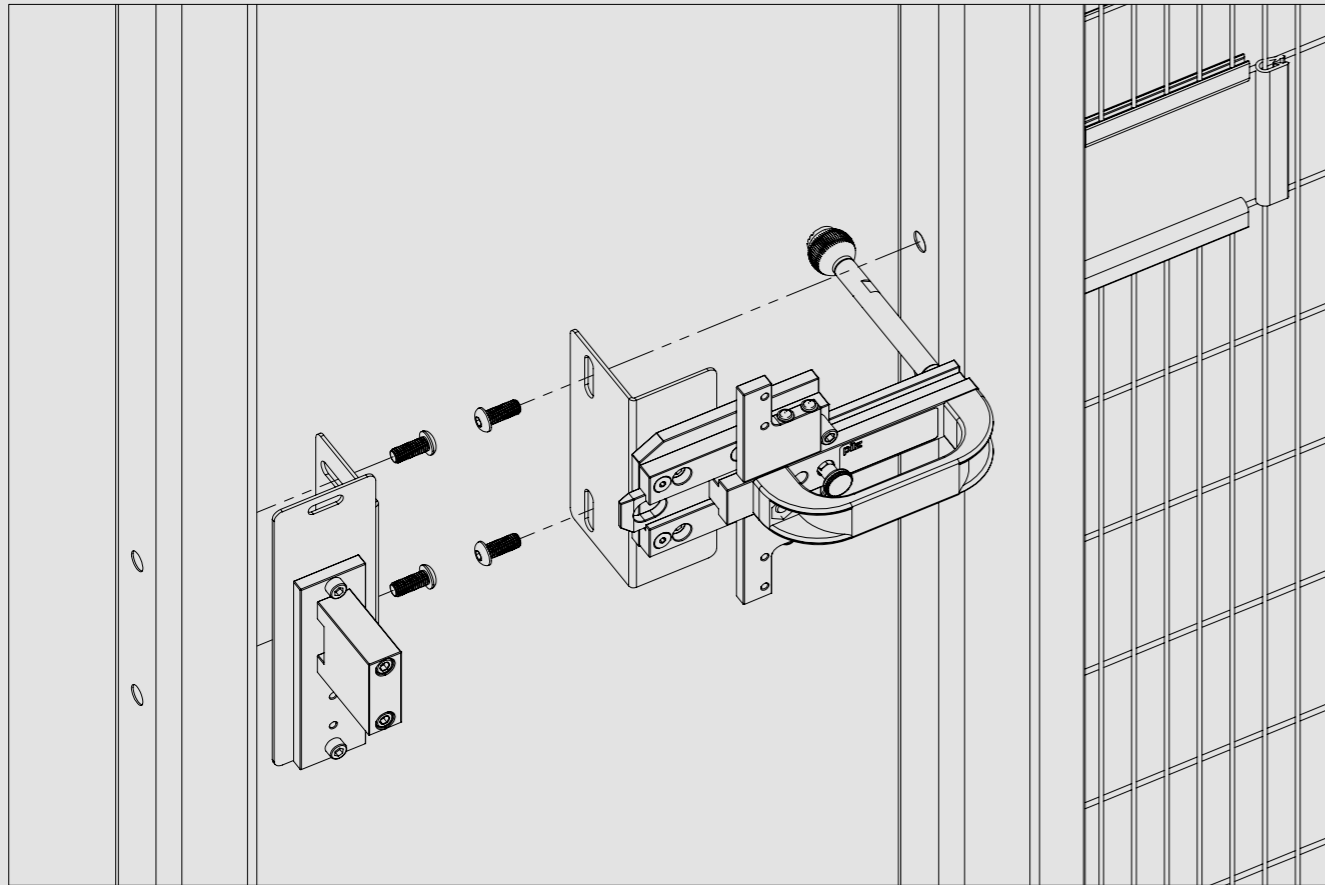

FITTINGS FOR EUCHNER CES-I-AP-M-C04

711-003-012

ELECTRIC STRIKE HINGED DOOR, EURO CYLINDER LOCK

711-003-013

FITTINGS FOR FORTRESS DMS2E

711-003-015

FITTINGS FOR PSEN BOLT-B4,1

711-003-016