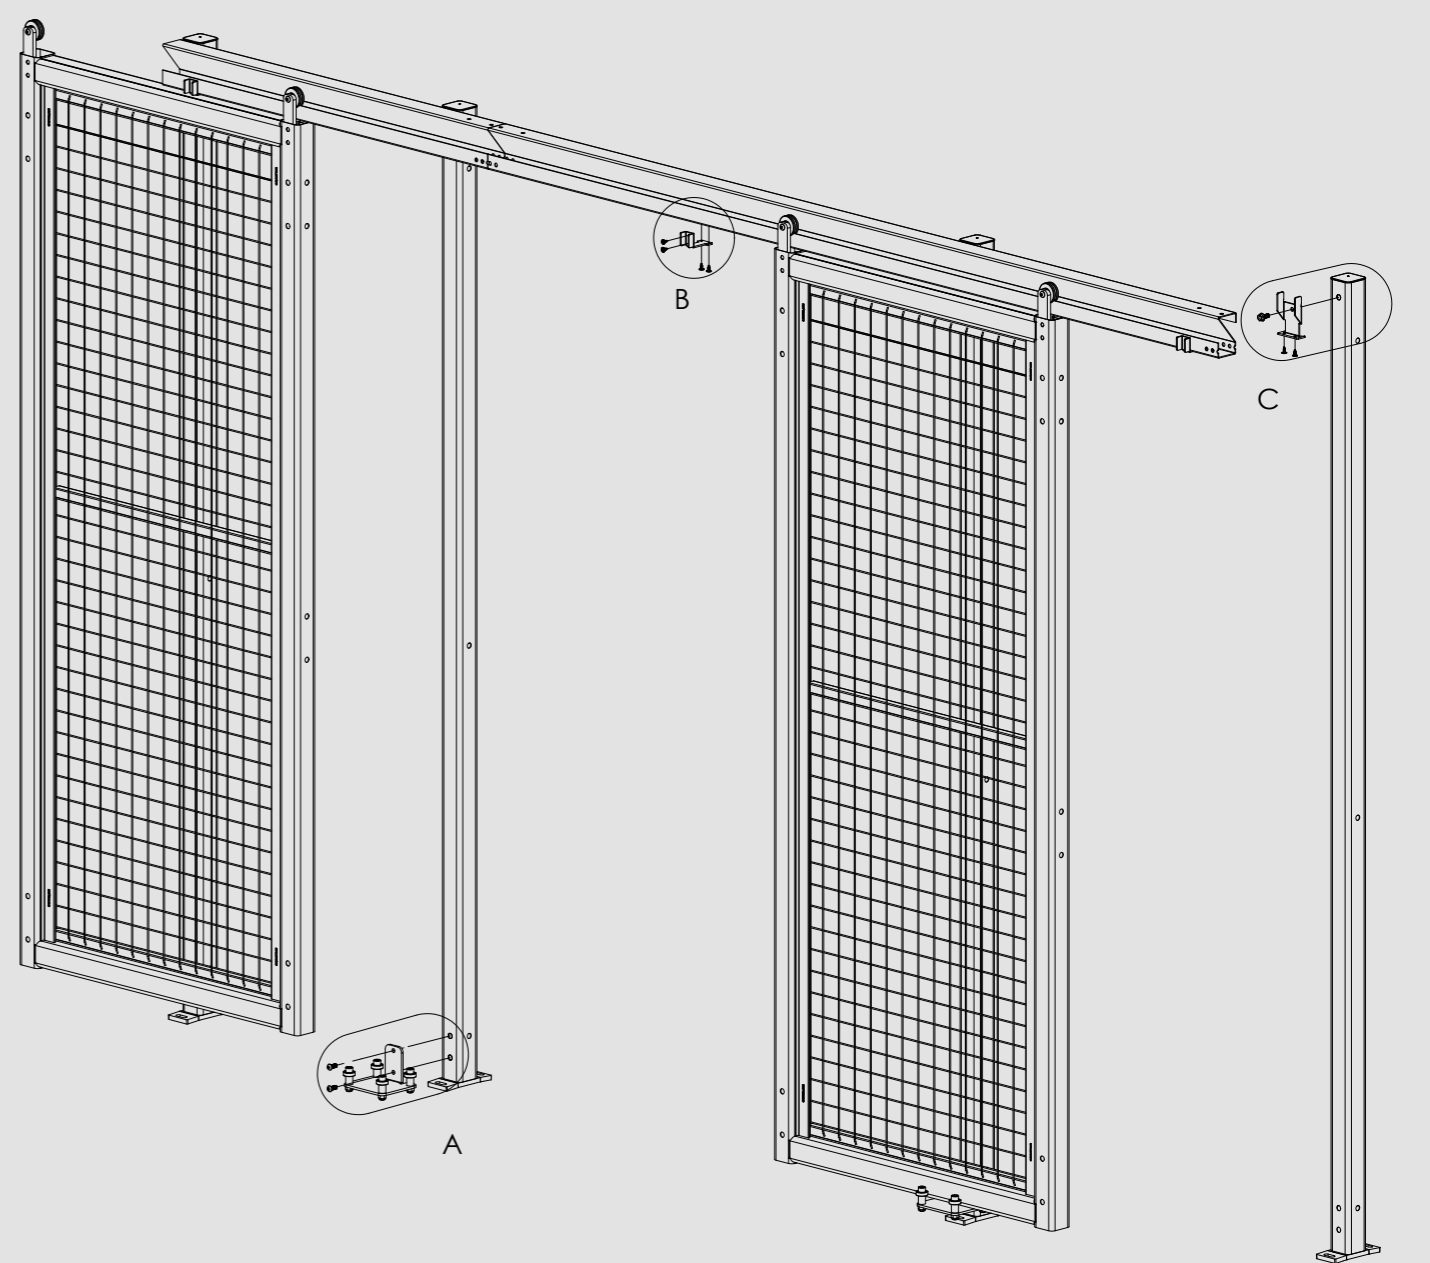

DOUBLE TOP RAIL DOOR

713-003-002