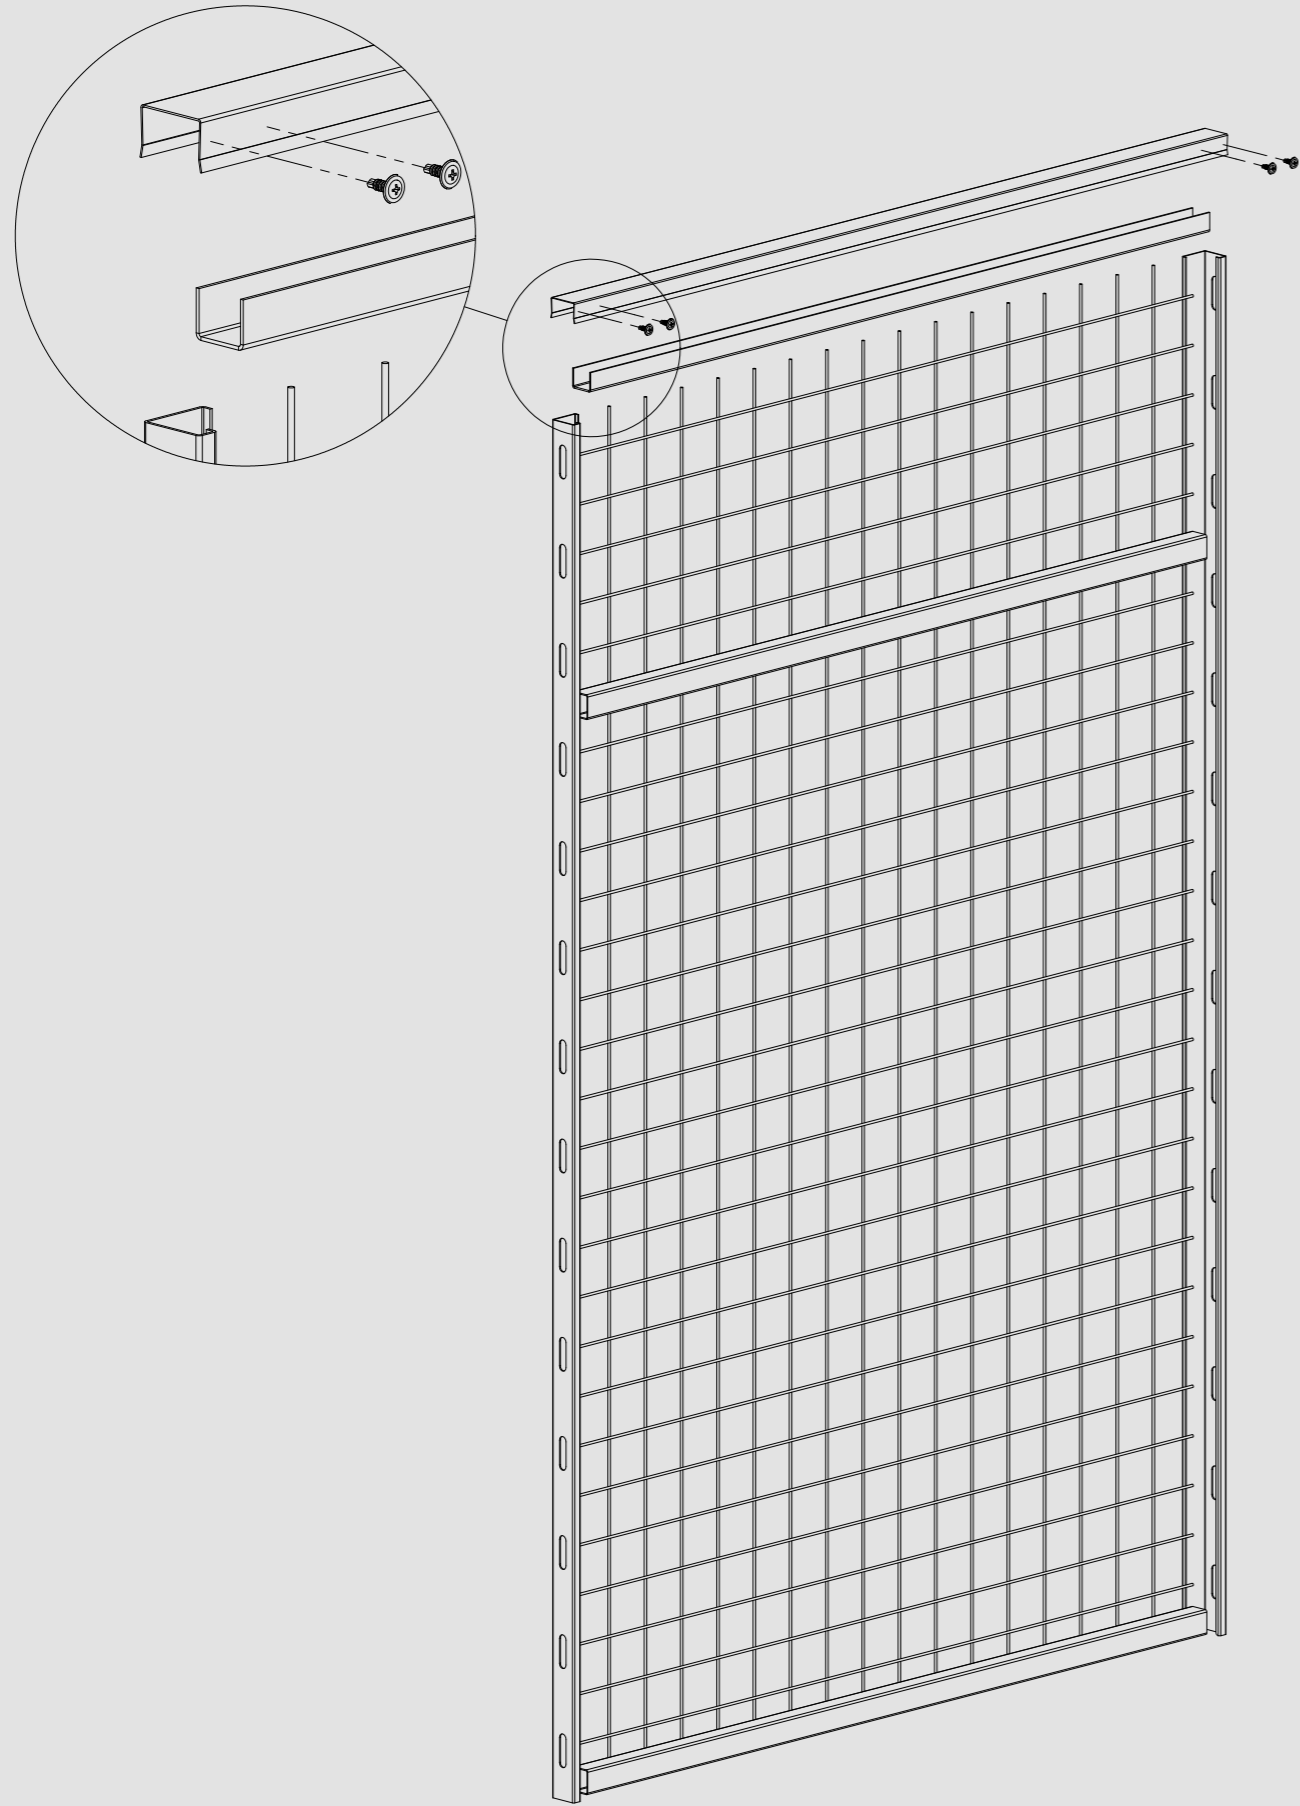

MACHINE GUARDS

MACHINE GUARDS THAT SIMPLIFY
YOUR EVERYDAY LIFE

POSTS

POSTS, FLOOR FIXINGS

Type 1 142x60

Type 2 142x100

WALL WITH BOLTS

WALL WITH RETAINED BOLTS

702-003-003

ROOF

ROOF

WALL FIXING

701-003-102

VERTICAL CUTTING

HORIZONTAL CUTTING

SINGLE HINGED DOOR