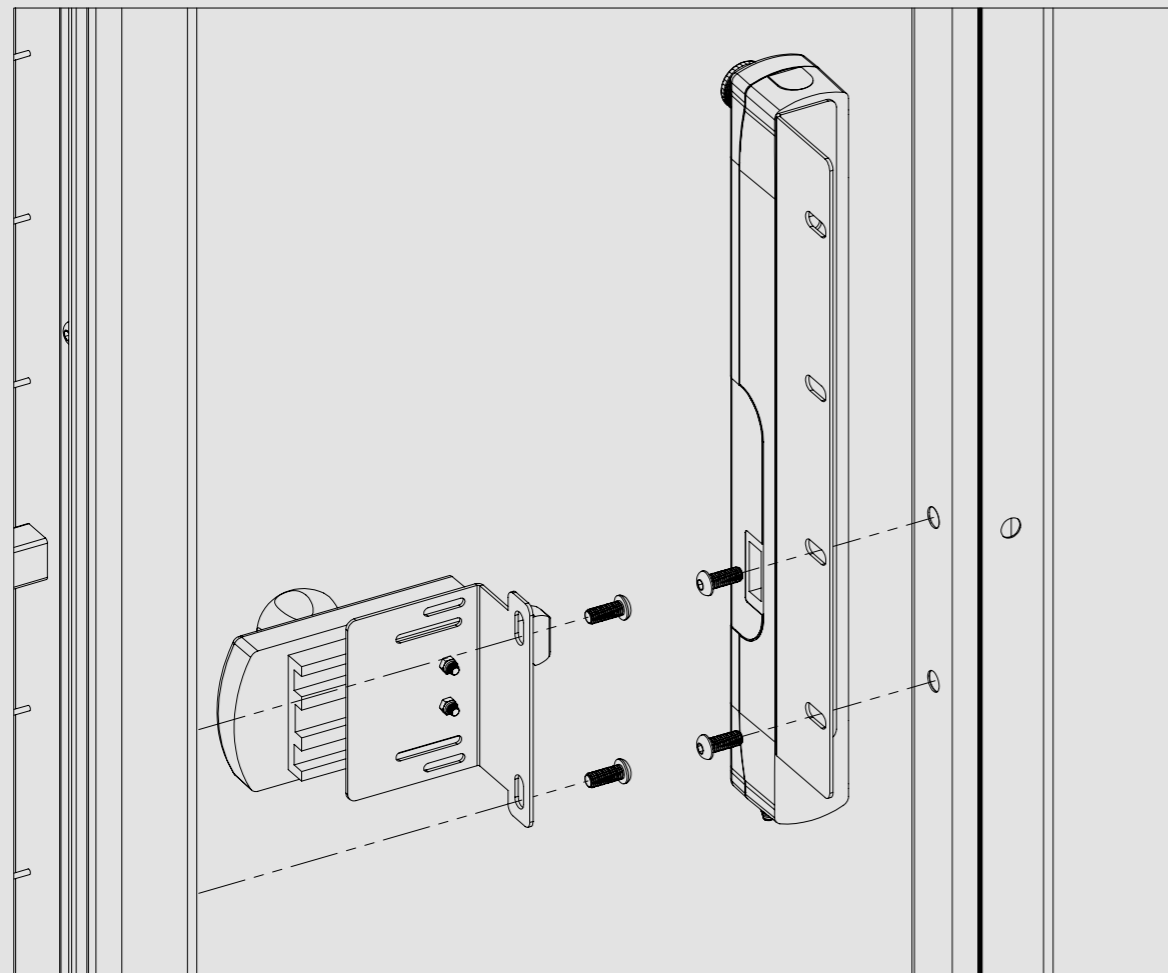

FITTINGS FOR SCHMERSAL AZM 161

711-003-007

FITTINGS FOR PILZ PSEN MAG

711-003-008

FITTINGS FOR PILZ PSEN M LOCK

711-003-009

FITTINGS FOR PILZ PSEN SGATE

711-003-011