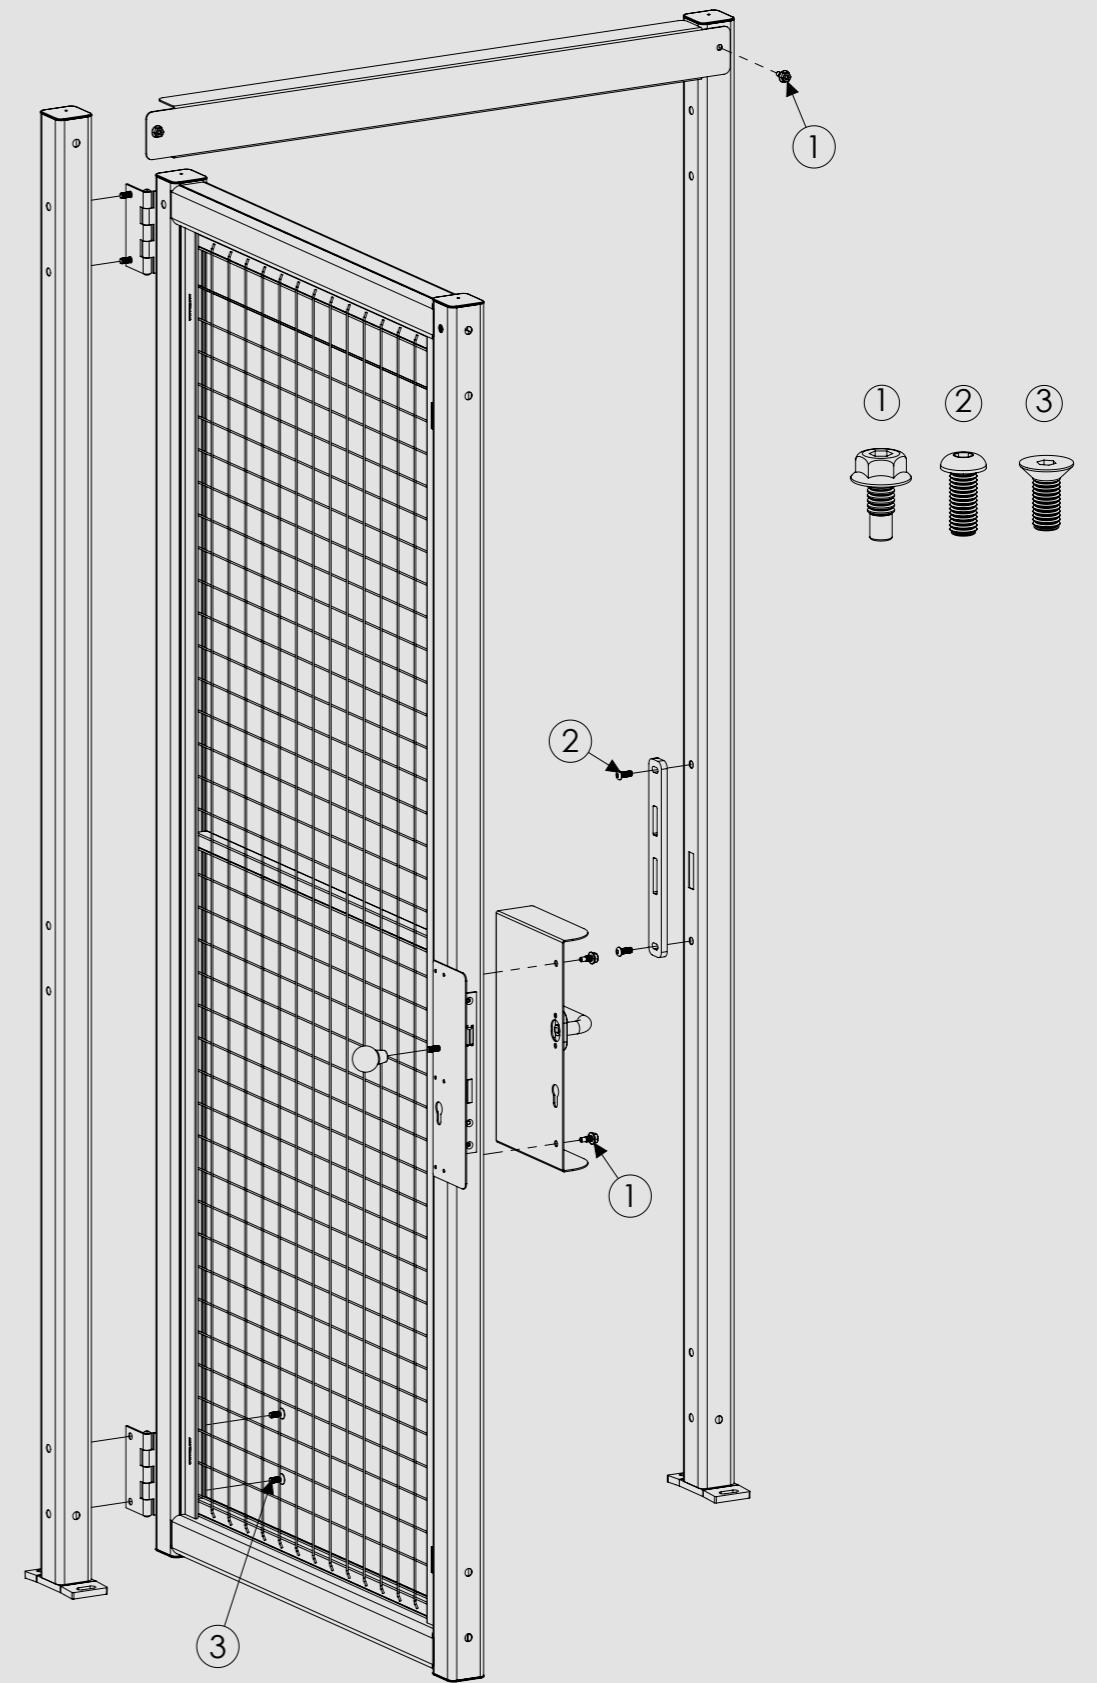

LEFT SINGLE HINGED DOOR, EURO CYLINDER LOCK WITH PANIC FUNCTION

712-003-005L