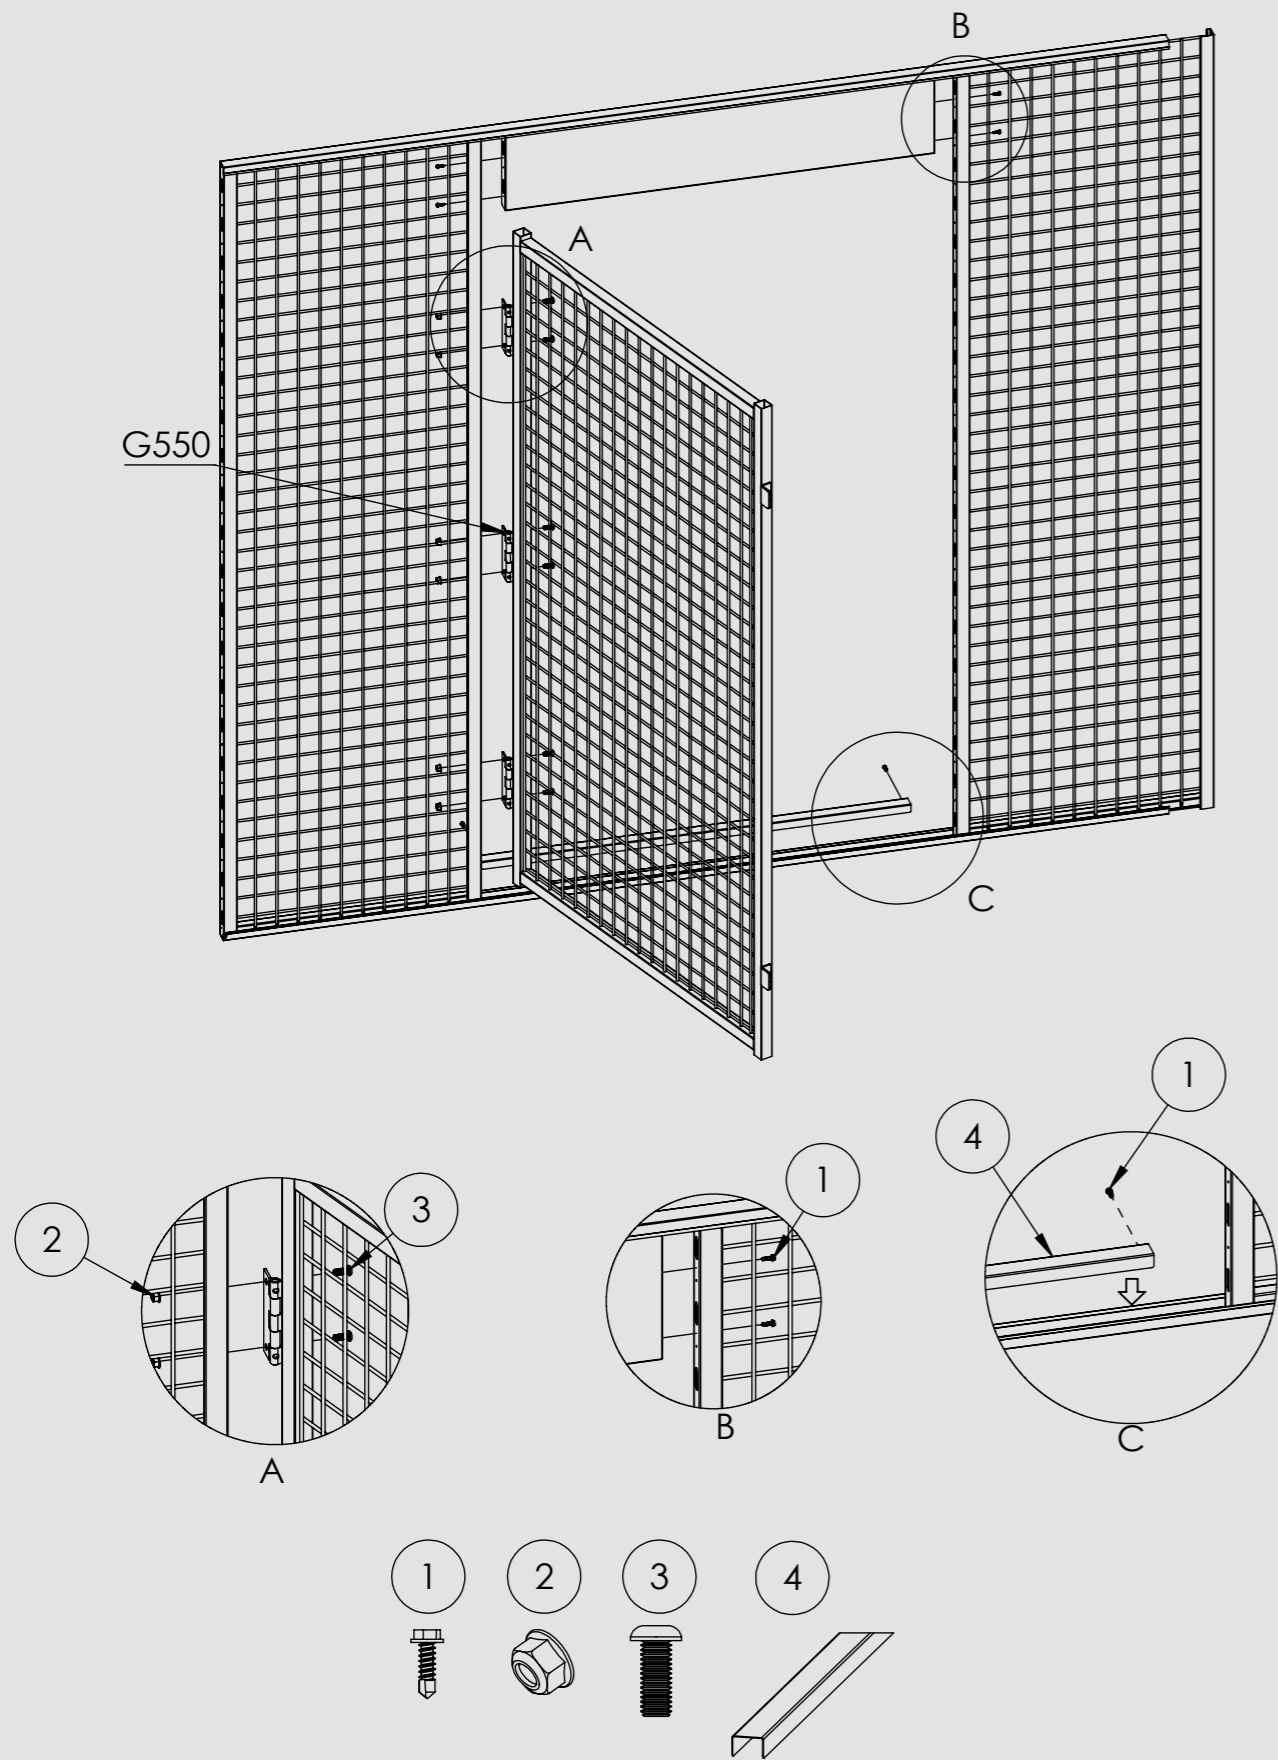

PROPERTY PROTECTION

*PROPERTY PROTECTION THAT
SIMPLIFIES YOUR EVERYDAY LIFE*

WALLS G550

WALL EXTENSIONS

ROOF

VERTICAL CUTTING

DOOR WITH TOP PANEL

PAD LOCK PLATES

SCANDINAVIAN OVAL PROFILE SINGLE CYLINDER

17MM EURO PROFILE SINGLE CYLINDER

STEEL SHELF

NUMBER PLATE FOR DOOR

*Find more info at
www.garantell.com*

Garantell

simplifying everyday life

999-2103