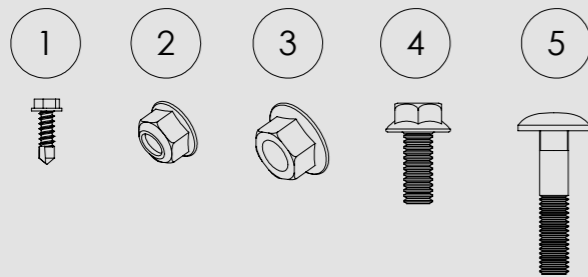

WALLS G550

WALL EXTENSIONS