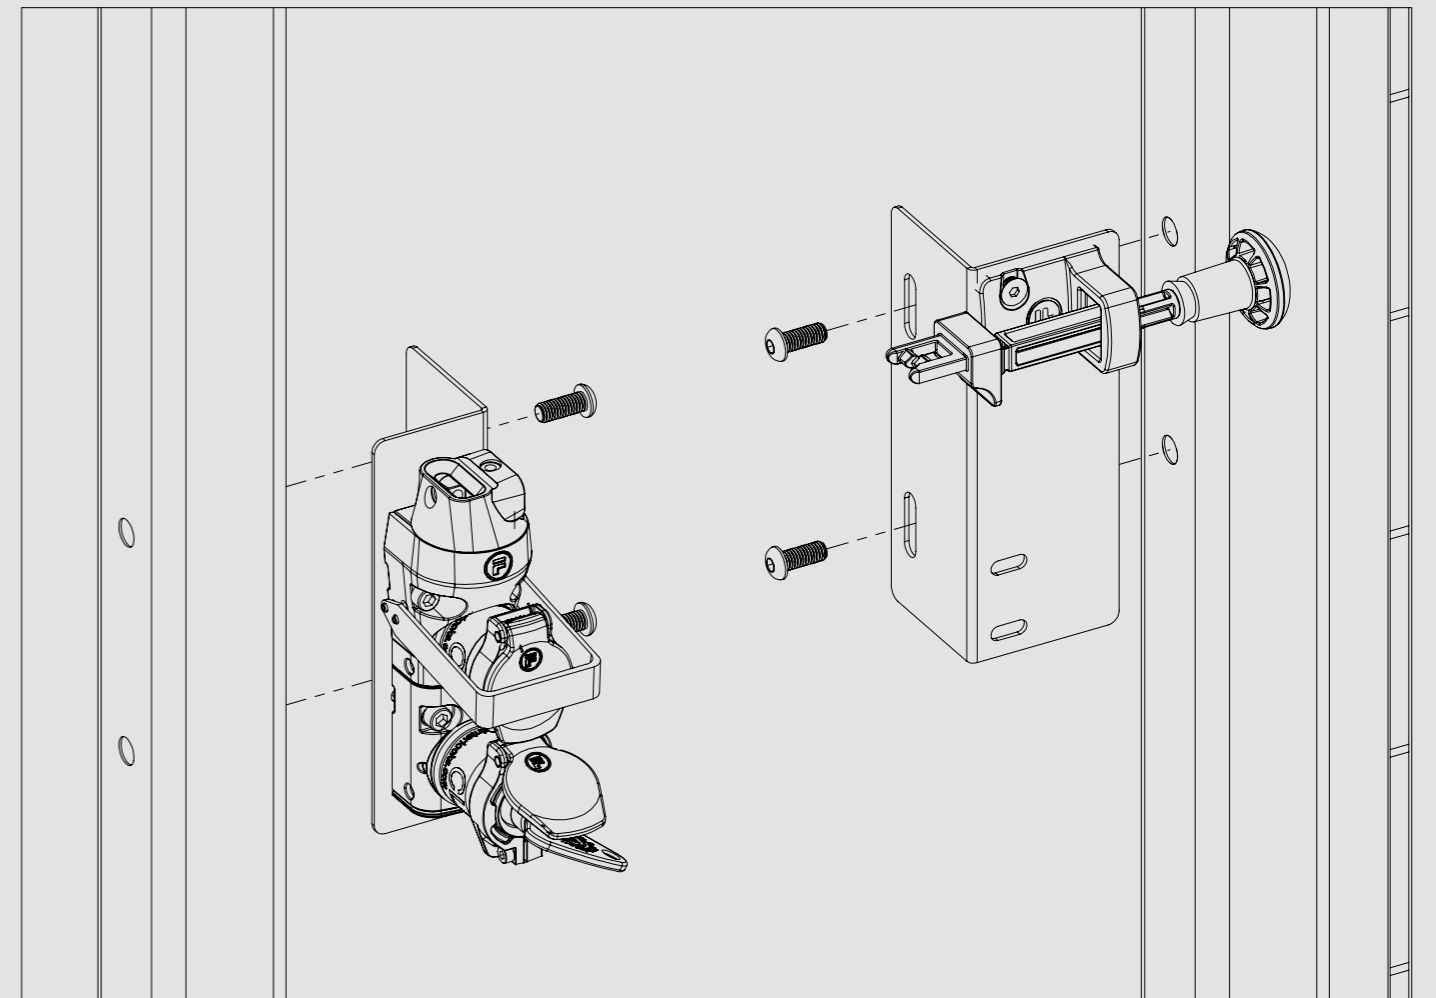

FITTINGS FOR EUCHNER CES-I-AP-M-C04

711-003-012

ELECTRIC STRIKE HINGED DOOR, EURO CYLINDER LOCK

711-003-013

FITTINGS FOR FORTRESS DMS2E

711-003-015

FITTINGS FOR PSEN BOLT-B4,1

711-003-016