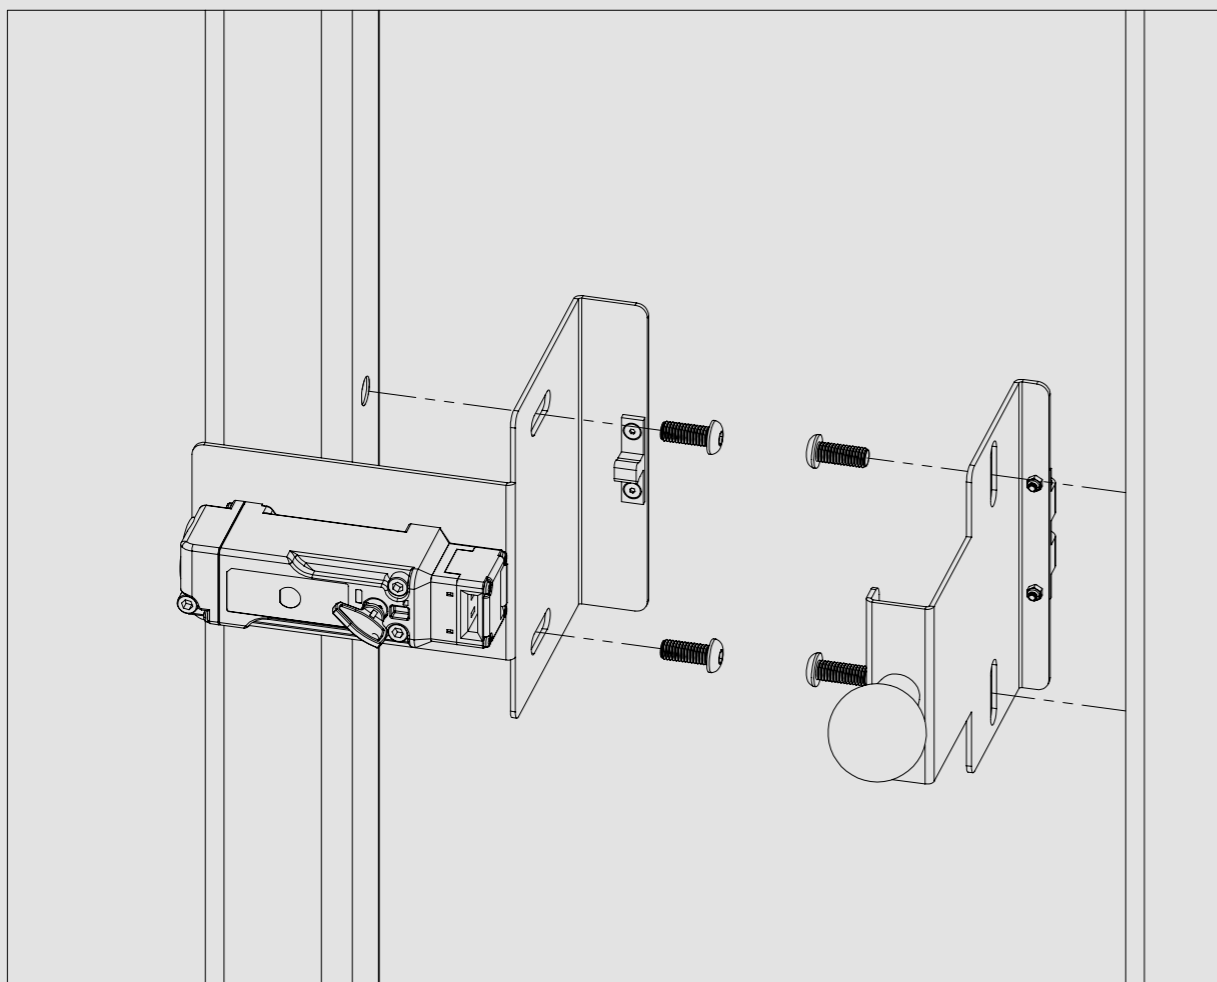

FITTINGS FOR IDEC HS5L

711-003-018