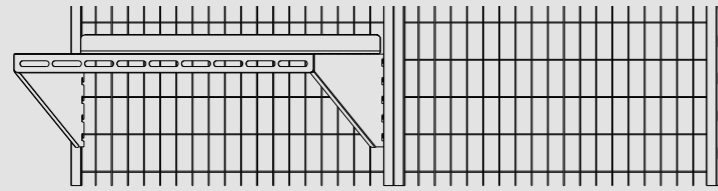

STEEL PLATE DECK DOUBLE RACKING

REAR MESH

*REAR MESH THAT SIMPLIFIES
YOUR EVERYDAY LIFE*

ASSEMBLY DIRECTION, INSIDE

ASSEMBLY DIRECTION, OUTSIDE

OPENINGS

POST EXTENSION FOR RACKING UPRIGHT

SIDE OF RACKING MESH

PROPERTY PROTECTION

*PROPERTY PROTECTION THAT
SIMPLIFIES YOUR EVERYDAY LIFE*

WALLS G550

WALL EXTENSIONS

ROOF

VERTICAL CUTTING

DOOR WITH TOP PANEL

PAD LOCK PLATES

SCANDINAVIAN OVAL PROFILE SINGLE CYLINDER

17MM EURO PROFILE SINGLE CYLINDER

STEEL SHELF

NUMBER PLATE FOR DOOR

*Find more info at
www.garantell.com*

Garantell

simplifying everyday life

999-2103