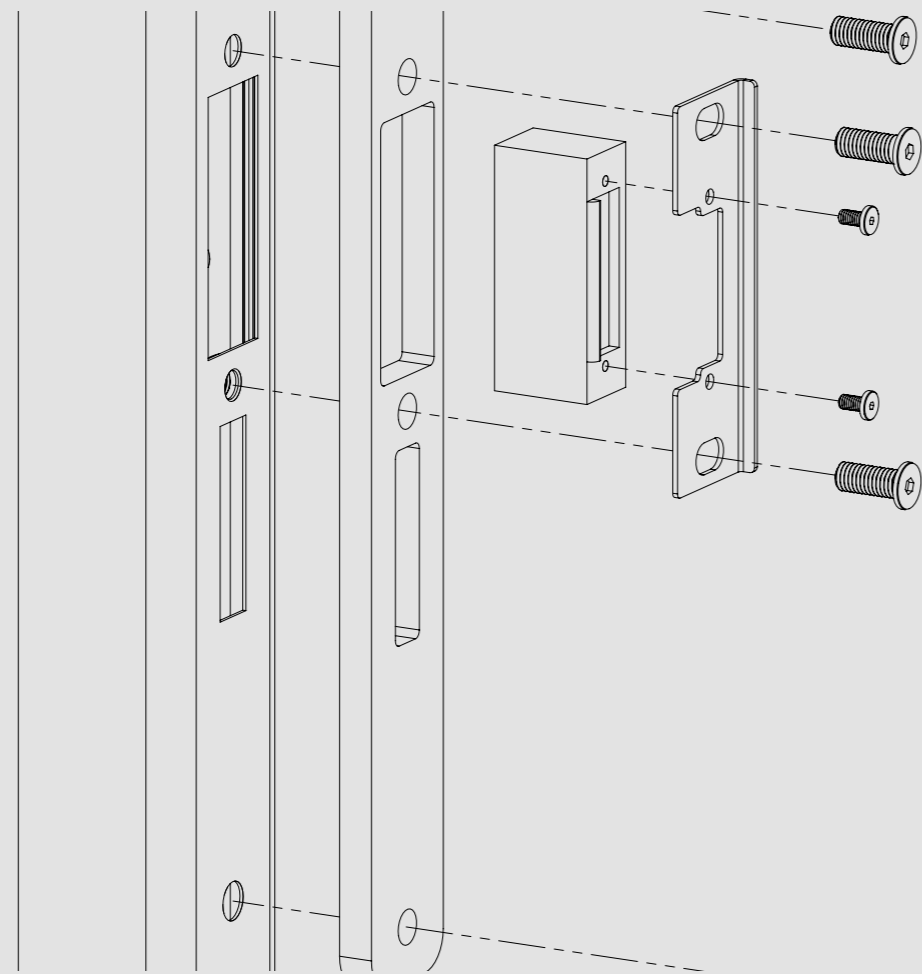

ELECTRIC STRIKE HINGED DOOR, EURO CYLINDER LOCK

711-003-013