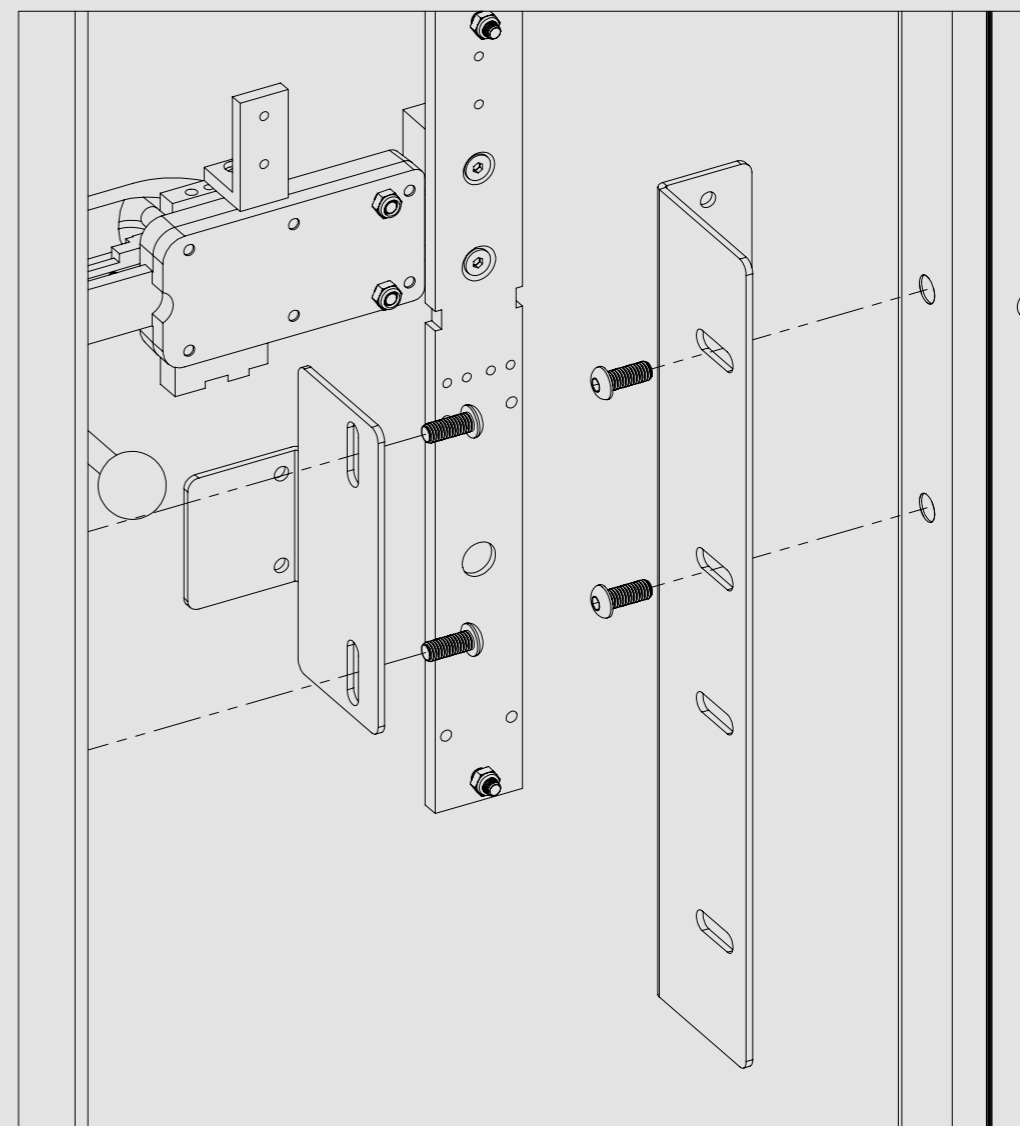

FITTINGS FOR SICK MB1-BL11

711-003-021