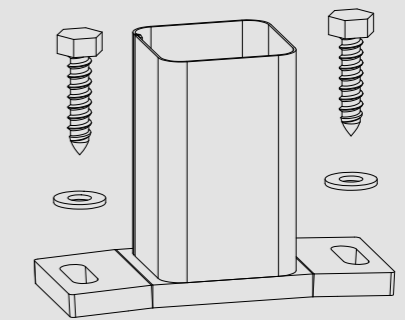

MACHINE GUARDS

MACHINE GUARDS THAT SIMPLIFY
YOUR EVERYDAY LIFE

POSTS

POSTS, FLOOR FIXINGS

Type 1 142x60

Type 2 142x100

WALL WITH BOLTS

WALL WITH RETAINED BOLTS

702-003-003

ROOF

ROOF

WALL FIXING

701-003-102

VERTICAL CUTTING

HORIZONTAL CUTTING

SINGLE HINGED DOOR