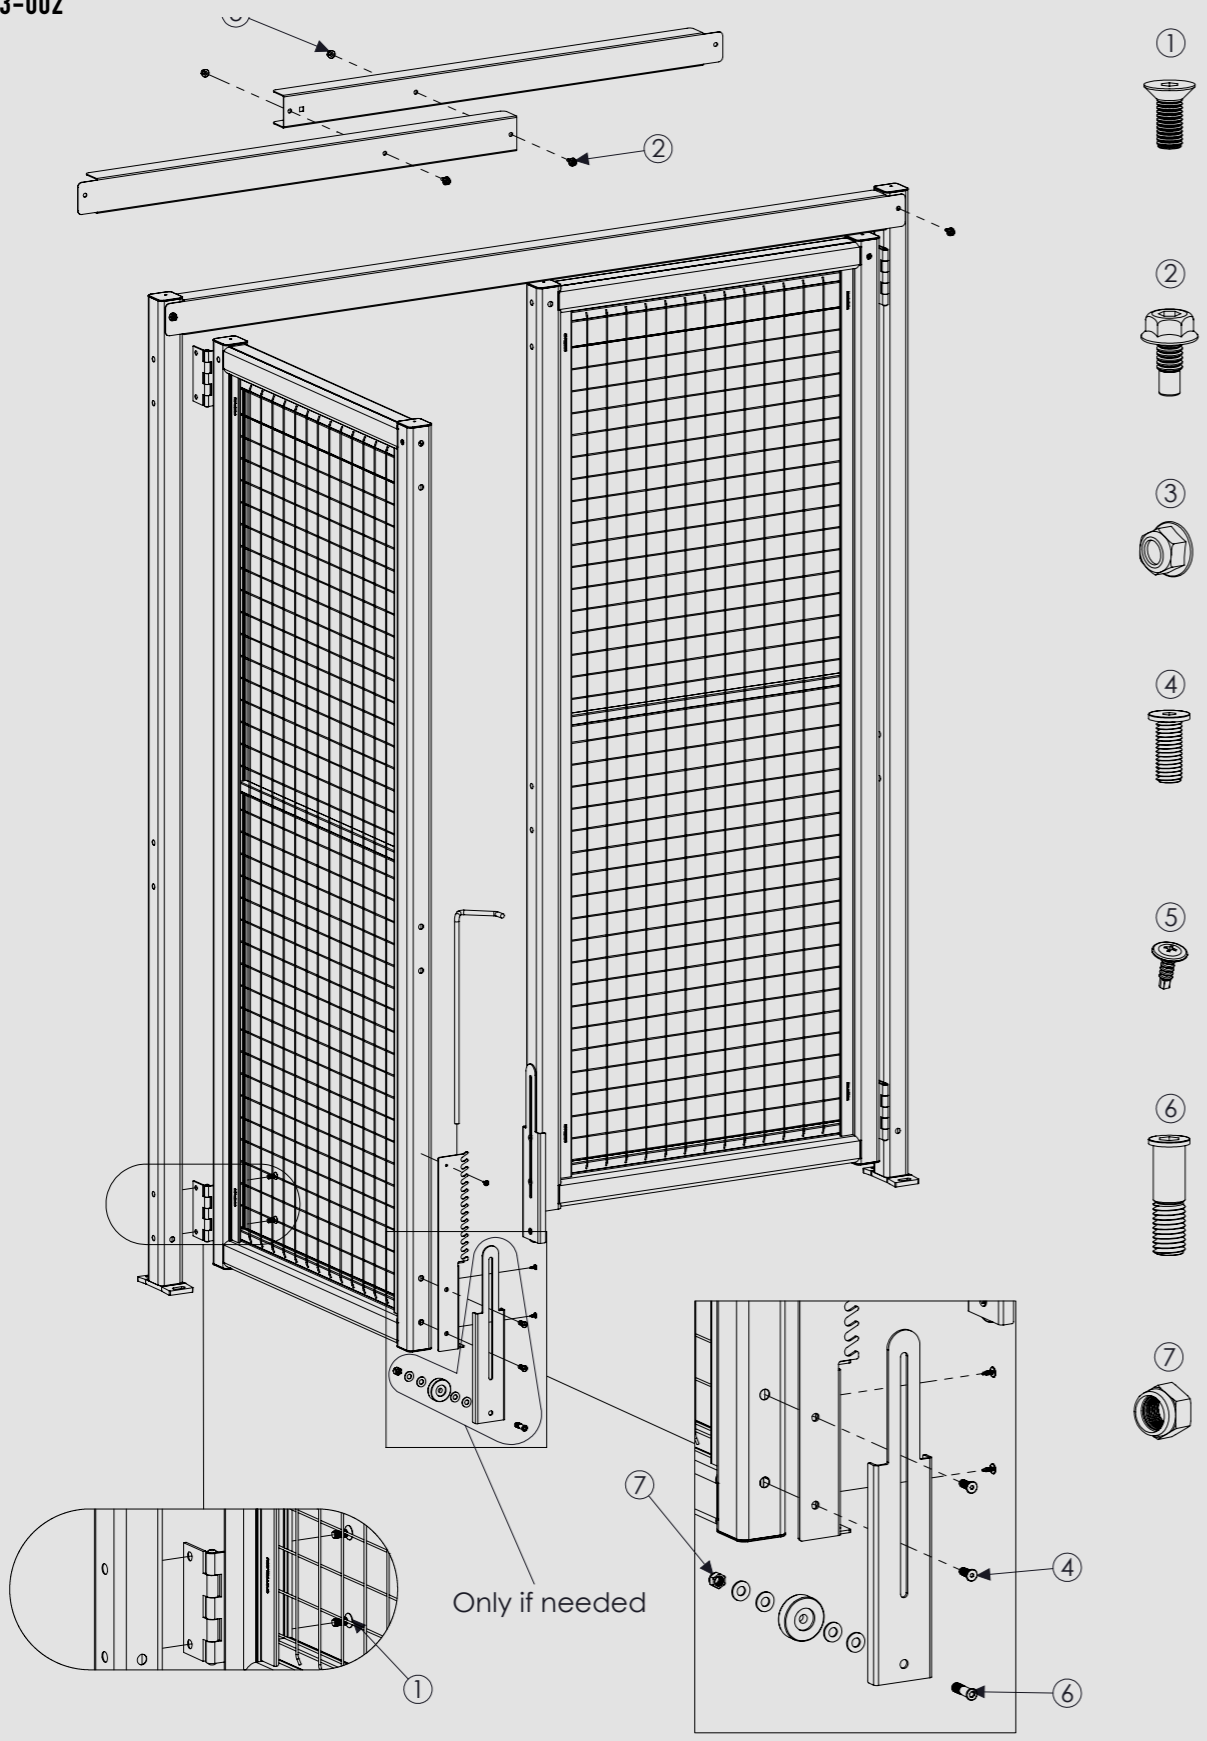

DOUBLE HINGED DOOR

712-003-002