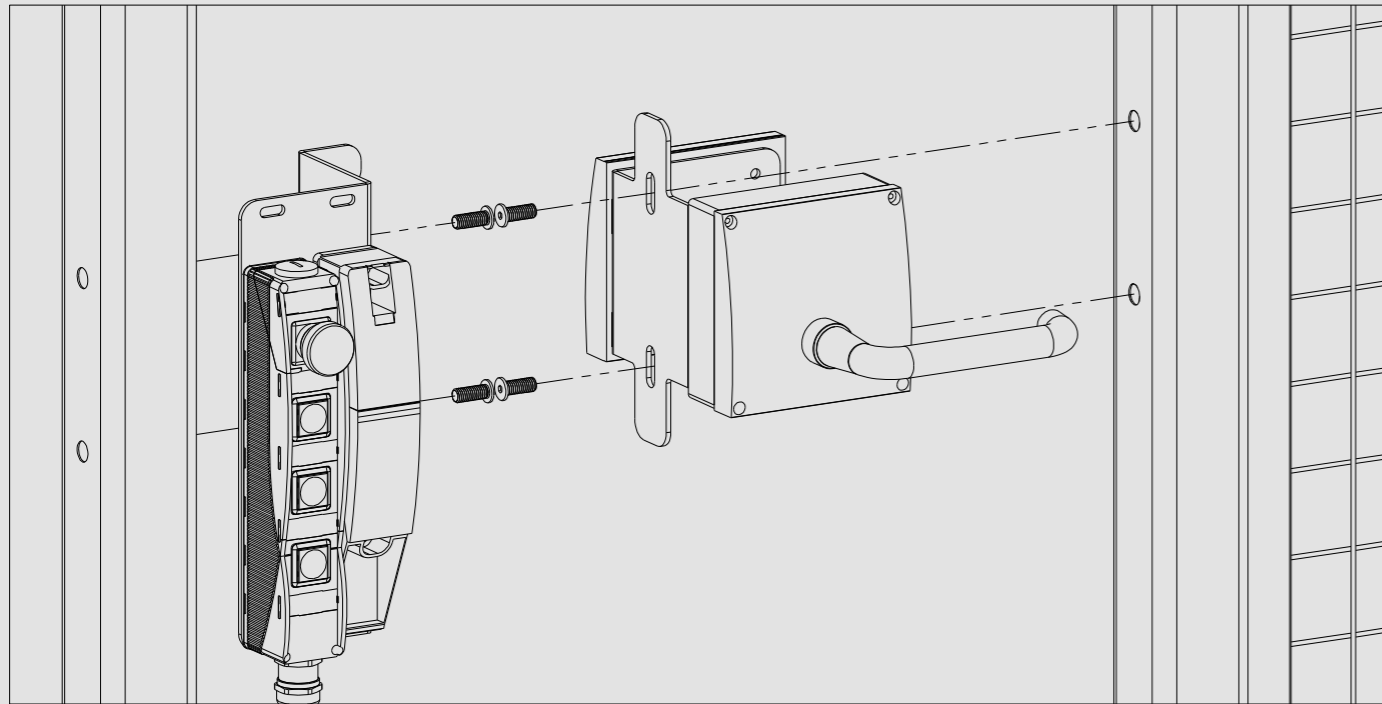

DOUBLE FLOOR SLIDING DOOR WITH TWO TELESCOPE, EURO CYLINDER LOCK

714-003-007

PADLOCK PLATES, HINGED DOOR

711-003-001

PADLOCK PLATES, SLIDING DOOR

711-003-002

FITTINGS FOR SCHMERSAL AZM 201

711-003-003