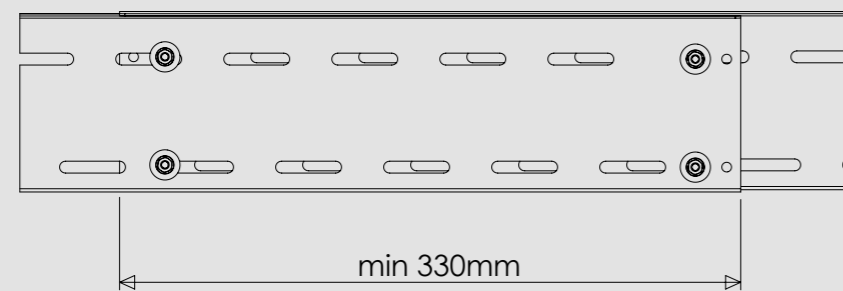

MACHINE GUARDS

MACHINE GUARDS THAT SIMPLIFY
YOUR EVERYDAY LIFE

POSTS

POSTS, FLOOR FIXINGS

Type 1 142x60

Type 2 142x100

WALL WITH BOLTS

WALL WITH RETAINED BOLTS

702-003-003

ROOF

ROOF

WALL FIXING

701-003-102

VERTICAL CUTTING

HORIZONTAL CUTTING

SINGLE HINGED DOOR