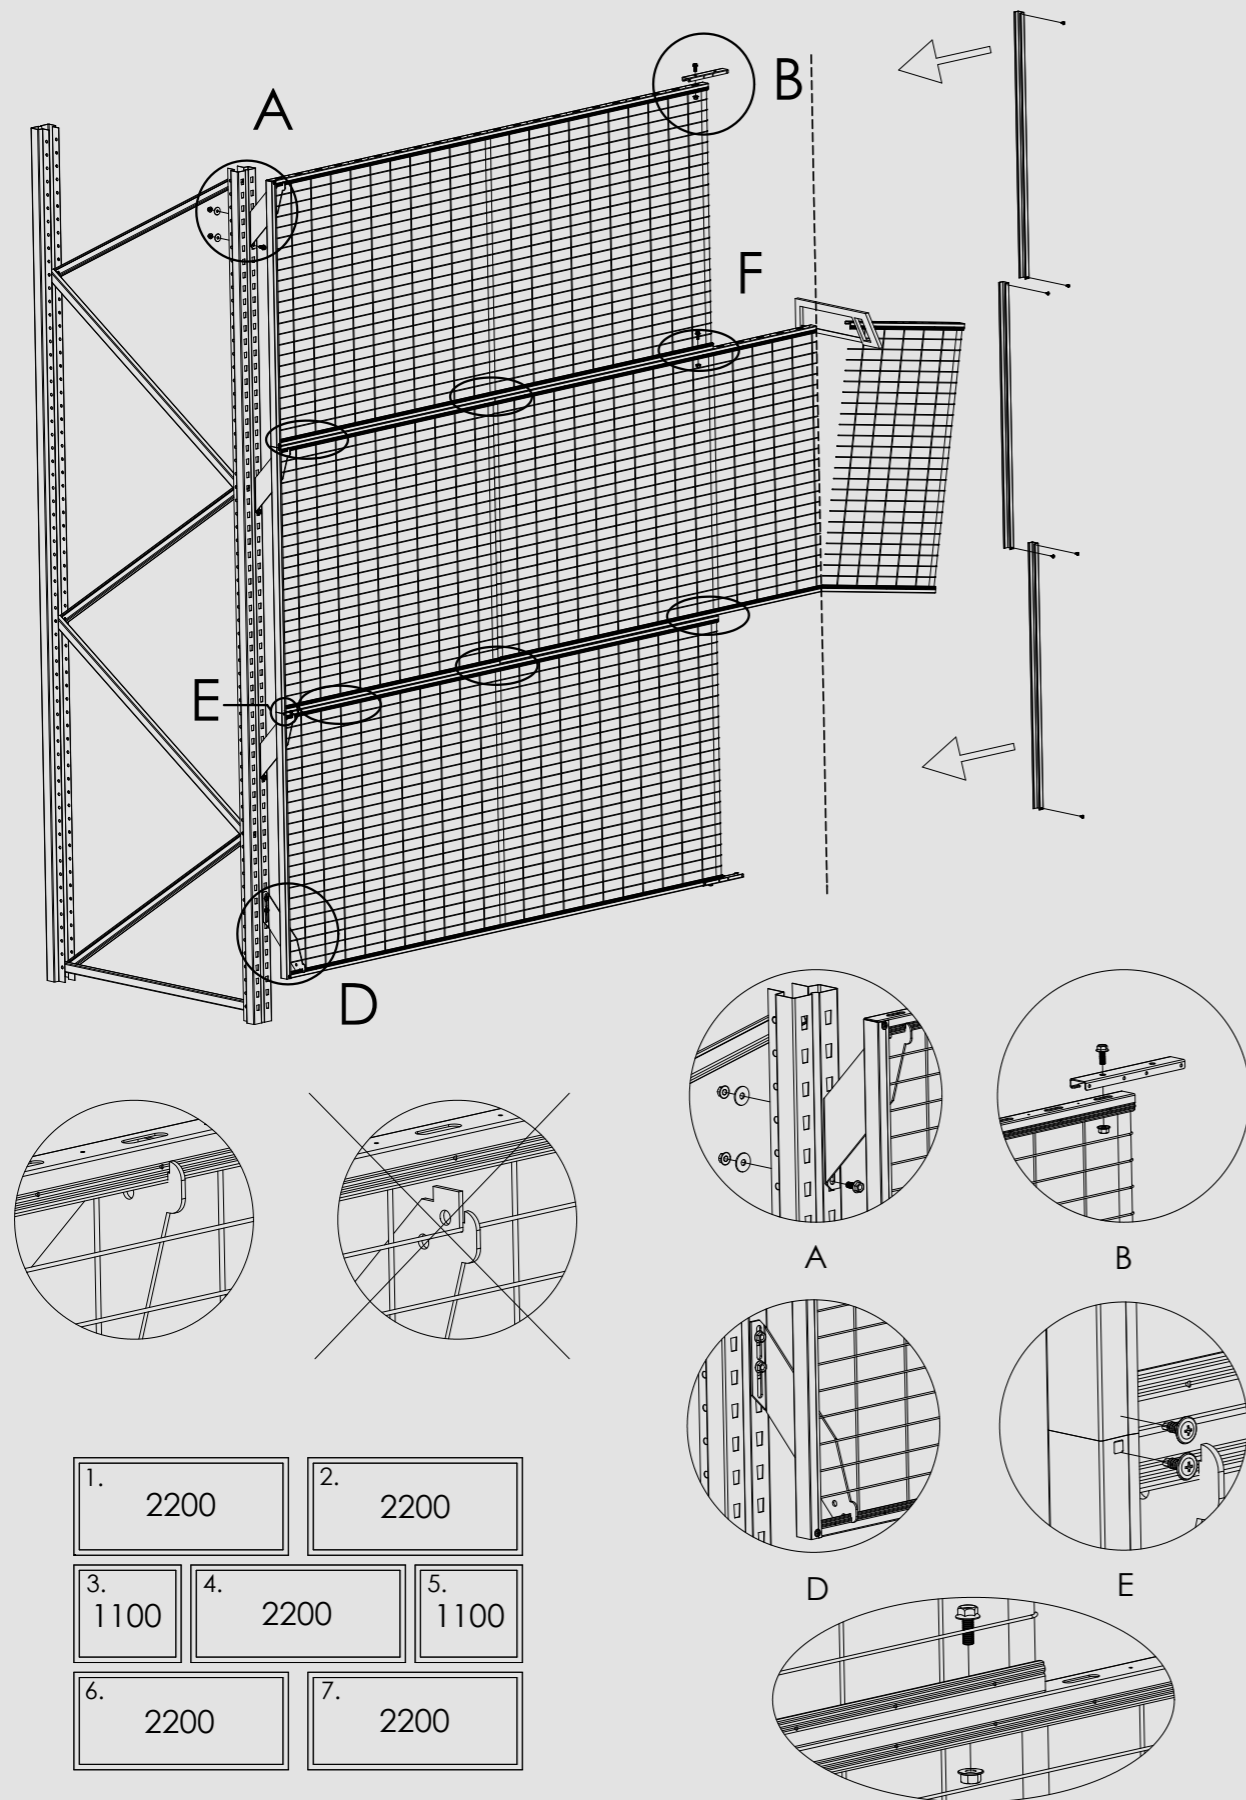

STEEL PLATE DECK DOUBLE RACKING

REAR MESH

*REAR MESH THAT SIMPLIFIES
YOUR EVERYDAY LIFE*

ASSEMBLY DIRECTION, INSIDE

ASSEMBLY DIRECTION, OUTSIDE

OPENINGS

POST EXTENSION FOR RACKING UPRIGHT

SIDE OF RACKING MESH

PROPERTY PROTECTION

*PROPERTY PROTECTION THAT
SIMPLIFIES YOUR EVERYDAY LIFE*

WALLS G550

WALL EXTENSIONS

ROOF

VERTICAL CUTTING

DOOR WITH TOP PANEL

PAD LOCK PLATES