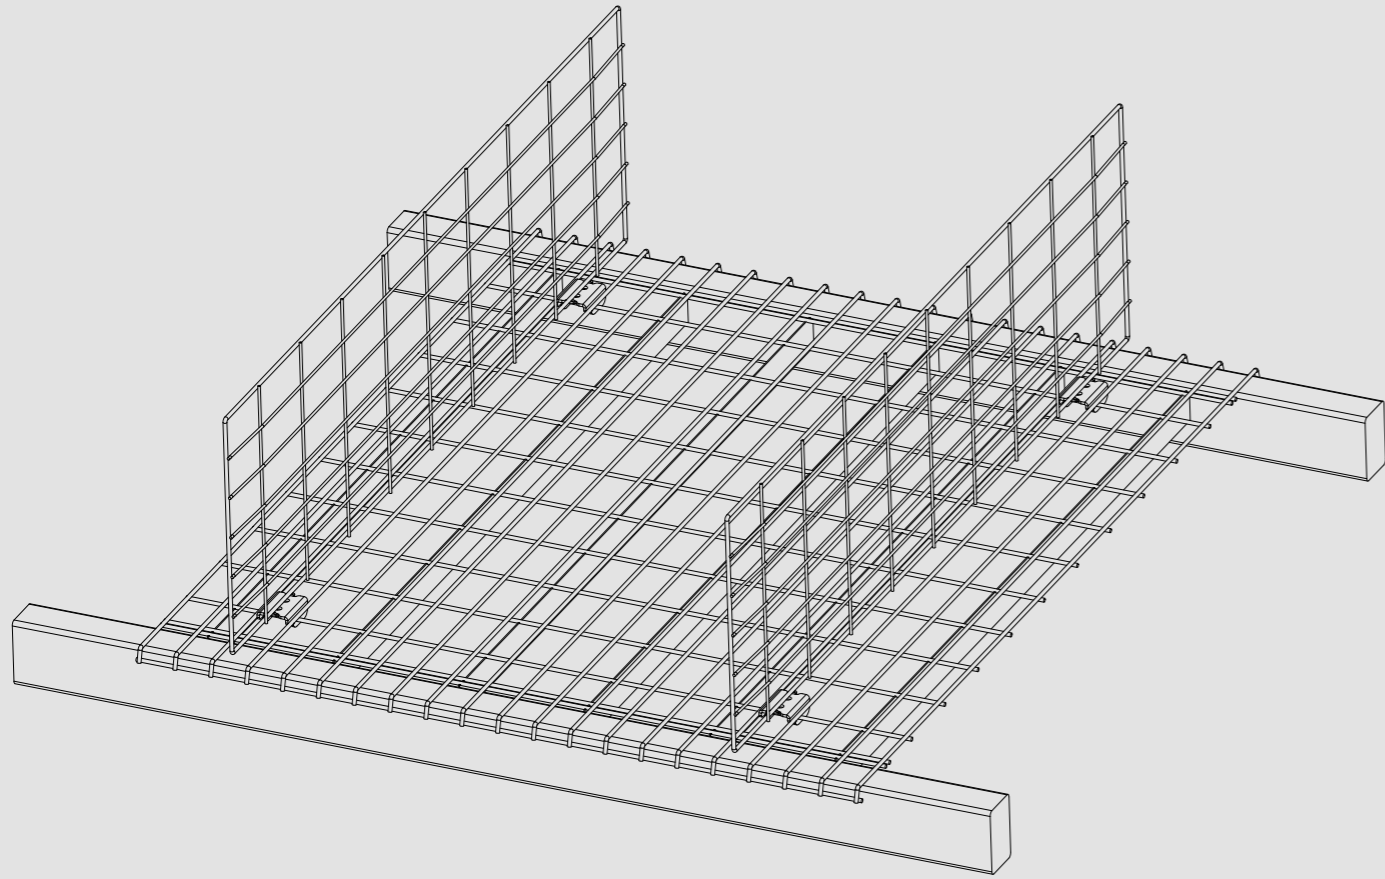

FITTINGS FOR SICK MB1-BL11

711-003-021

FITTINGS FOR GUARDMASTER 440N-Z2NRS1A

711-003-023

MESH DECKS

*CUSTOMIZED MESH DECK TO
SIMPLIFY YOUR EVERYDAY LIFE*

DIVIDER

MESH DECK DOUBLE RACKING

STEEL PLATE DECK DOUBLE RACKING

REAR MESH

*REAR MESH THAT SIMPLIFIES
YOUR EVERYDAY LIFE*

ASSEMBLY DIRECTION, INSIDE

ASSEMBLY DIRECTION, OUTSIDE

OPENINGS

POST EXTENSION FOR RACKING UPRIGHT

SIDE OF RACKING MESH