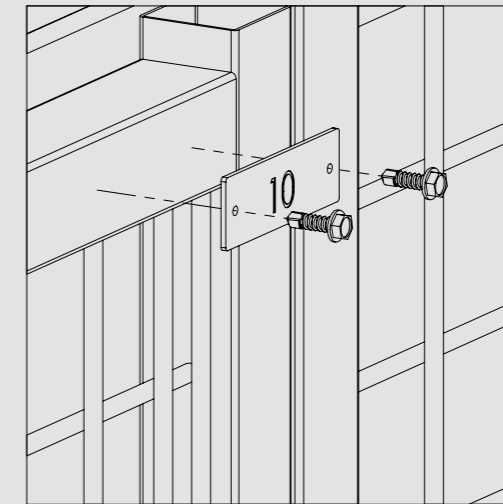

SCANDINAVIAN OVAL PROFILE SINGLE CYLINDER

17MM EURO PROFILE SINGLE CYLINDER

STEEL SHELF

NUMBER PLATE FOR DOOR

*Find more info at
www.garantell.com*

Garantell

simplifying everyday life

999-2103