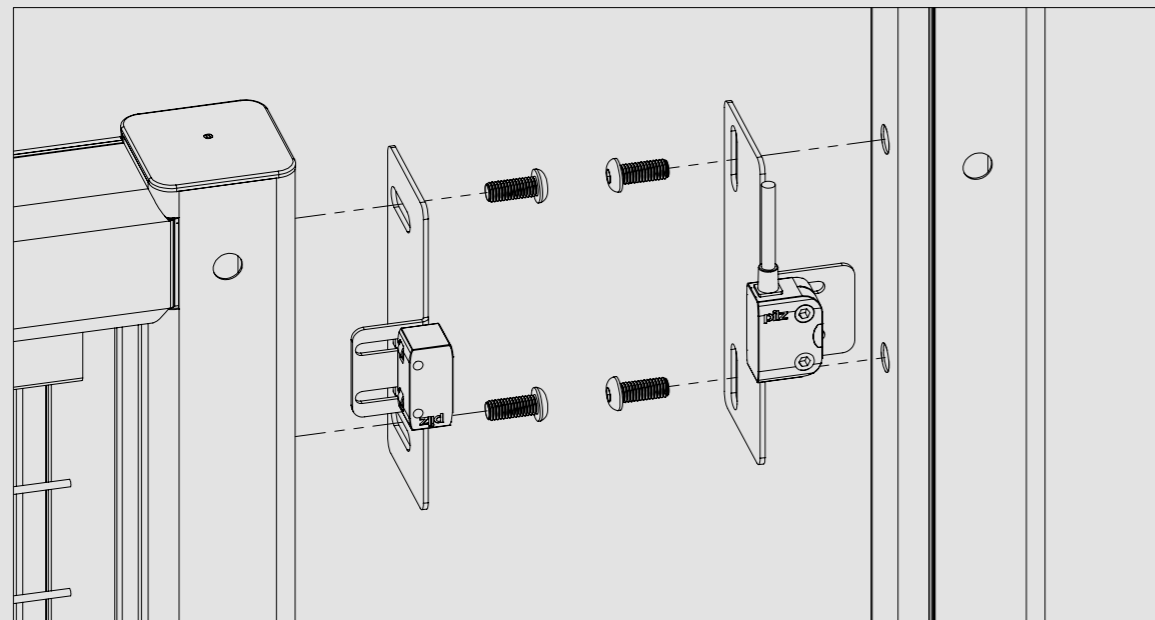

FITTINGS FOR PILZ PSEN MAG

711-003-008