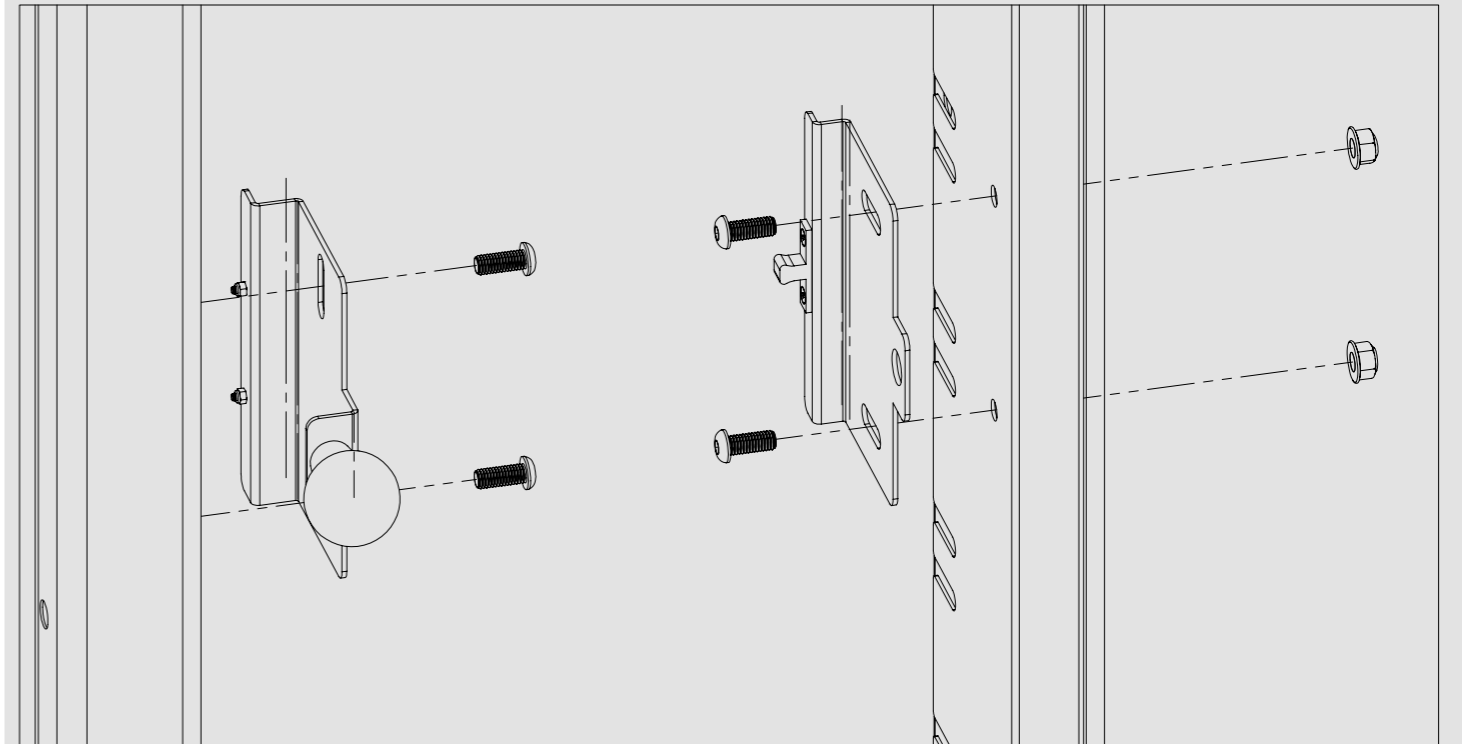

DOUBLE FLOOR SLIDING DOOR WITH TWO TELESCOPE, EURO CYLINDER LOCK

714-003-007

PADLOCK PLATES, HINGED DOOR

711-003-001

PADLOCK PLATES, SLIDING DOOR

711-003-002

FITTINGS FOR SCHMERSAL AZM 201

711-003-003