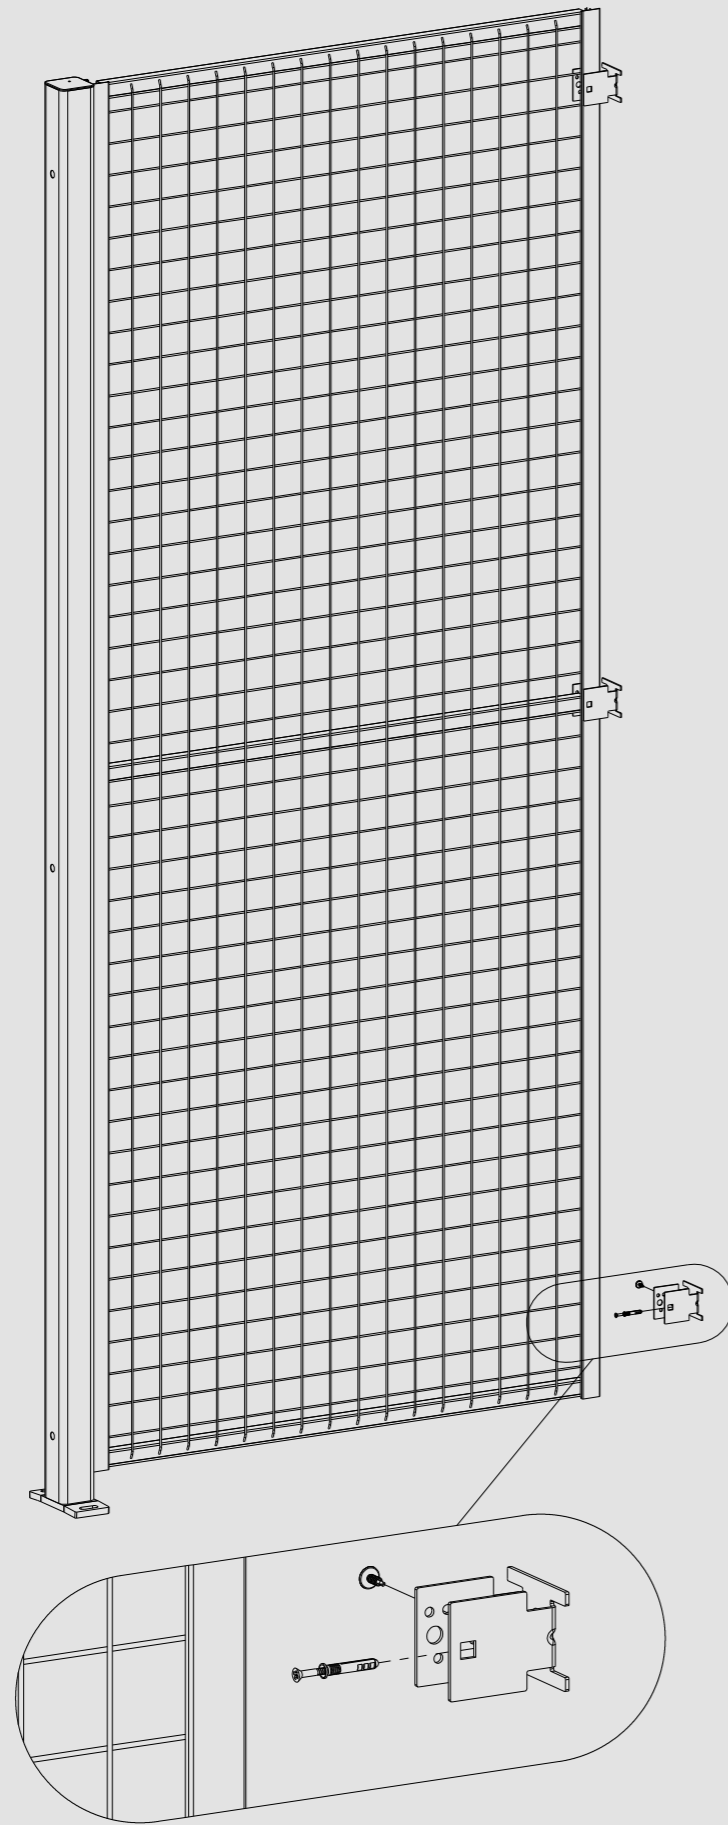

MACHINE GUARDS

MACHINE GUARDS THAT SIMPLIFY
YOUR EVERYDAY LIFE

POSTS

POSTS, FLOOR FIXINGS

Type 1 142x60

Type 2 142x100

WALL WITH BOLTS

WALL WITH RETAINED BOLTS

702-003-003

ROOF

ROOF

WALL FIXING

701-003-102

VERTICAL CUTTING

HORIZONTAL CUTTING

SINGLE HINGED DOOR