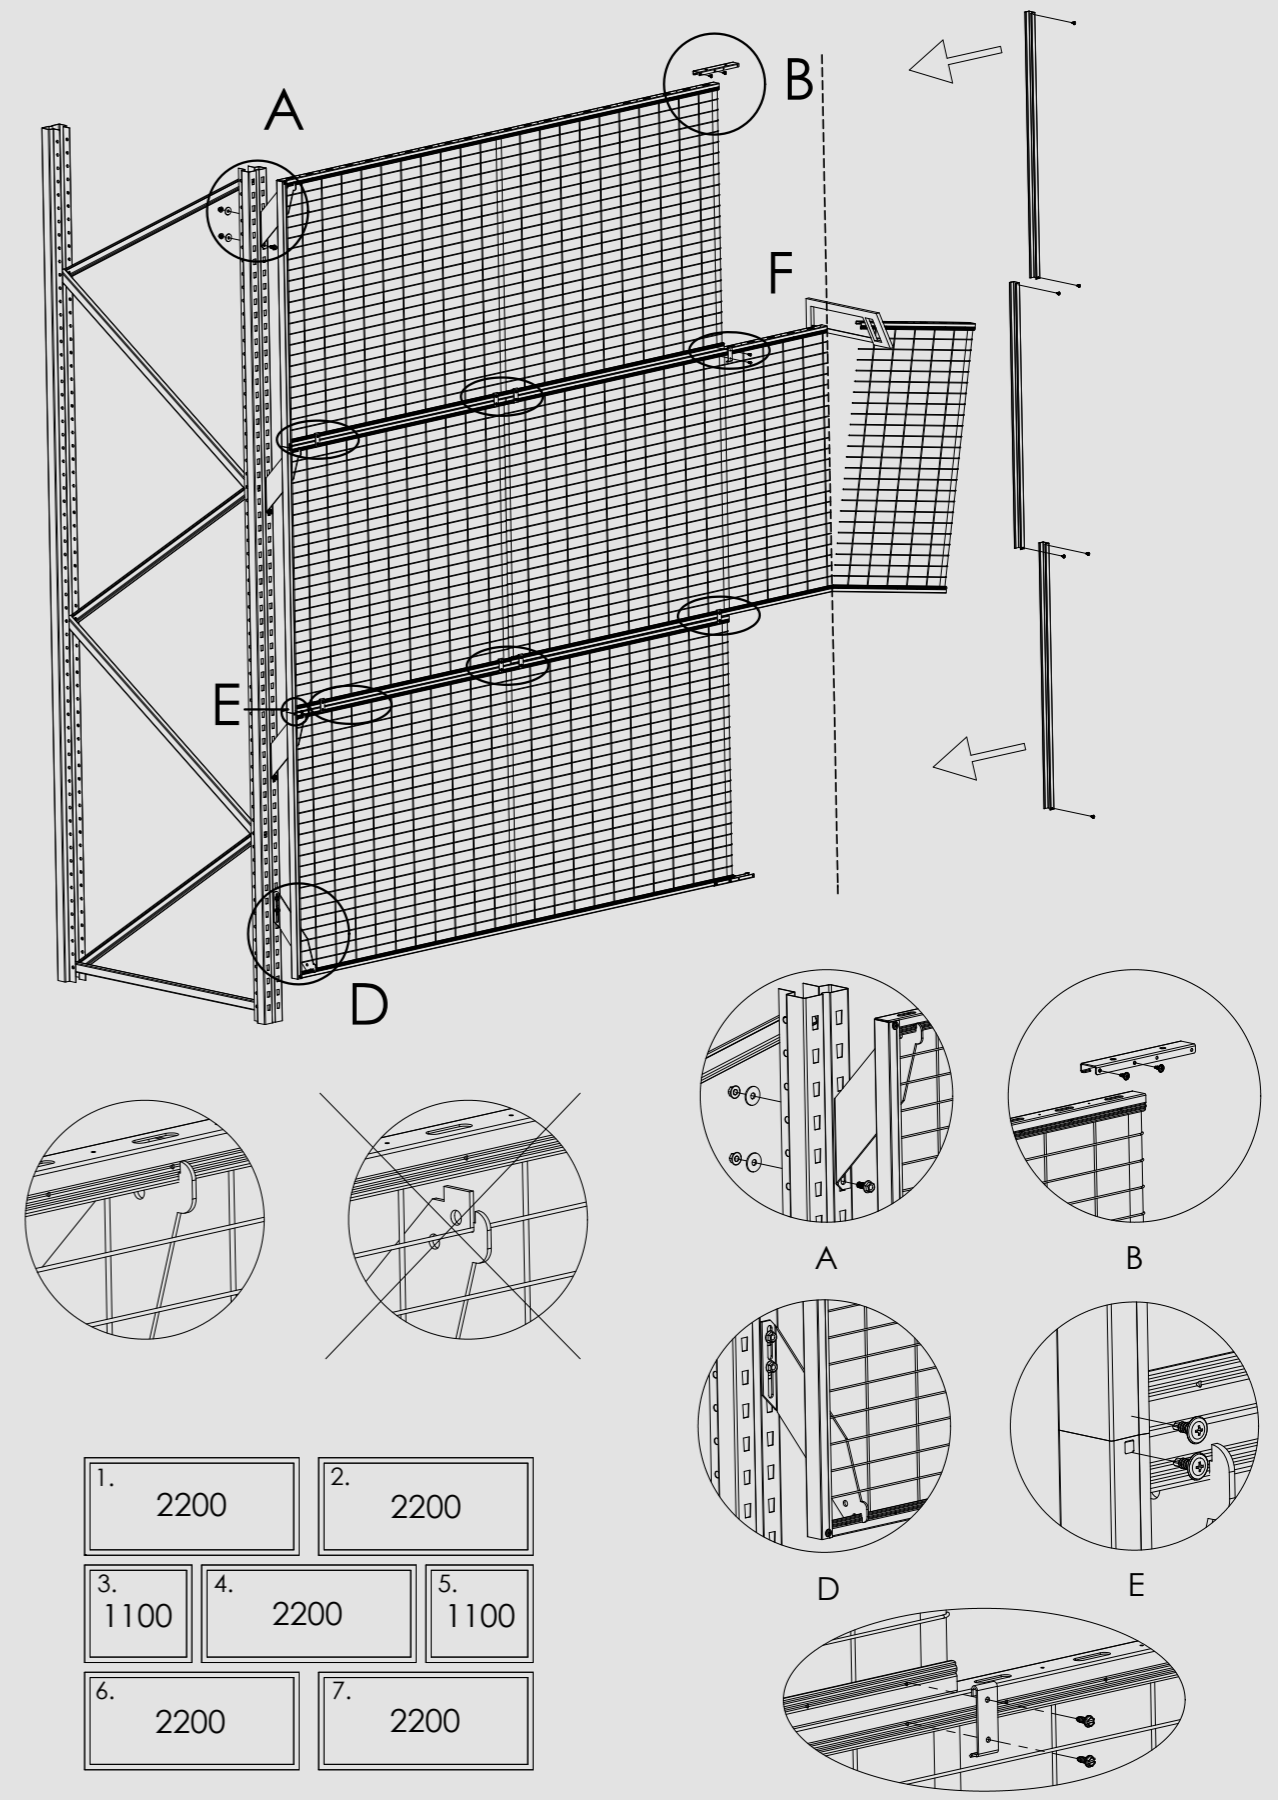

STEEL PLATE DECK DOUBLE RACKING

REAR MESH

*REAR MESH THAT SIMPLIFIES
YOUR EVERYDAY LIFE*

ASSEMBLY DIRECTION, INSIDE

ASSEMBLY DIRECTION, OUTSIDE

OPENINGS

POST EXTENSION FOR RACKING UPRIGHT

SIDE OF RACKING MESH