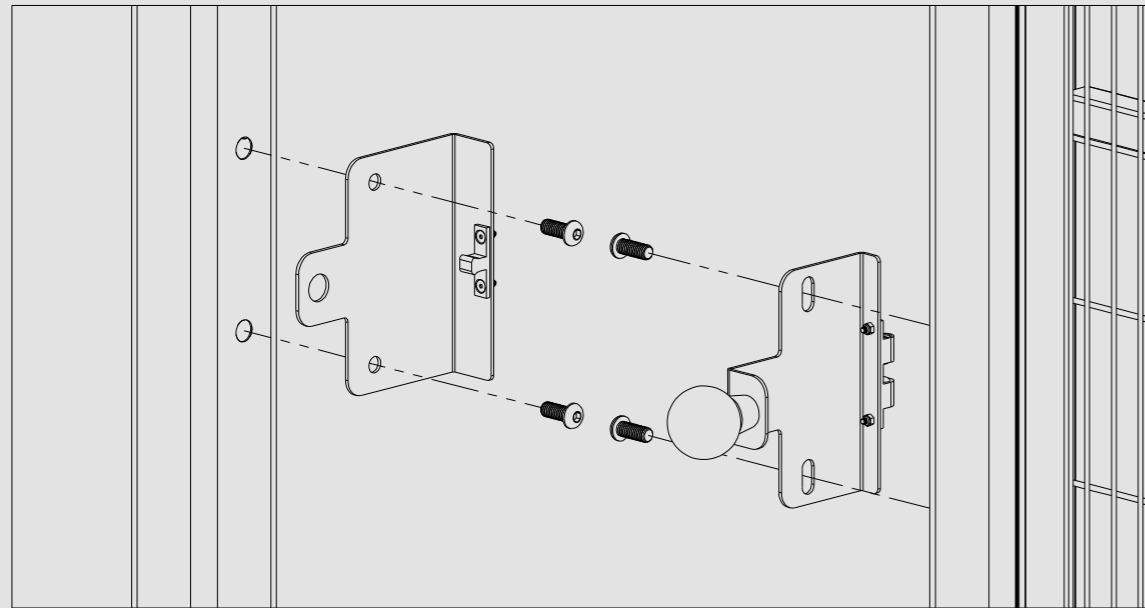

PADLOCK PLATES, HINGED DOOR

711-003-001