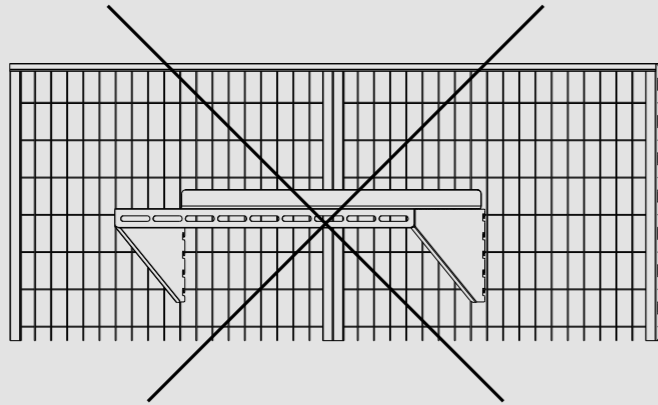

STEEL PLATE DECK DOUBLE RACKING

REAR MESH

*REAR MESH THAT SIMPLIFIES
YOUR EVERYDAY LIFE*

ASSEMBLY DIRECTION, INSIDE

ASSEMBLY DIRECTION, OUTSIDE

OPENINGS

POST EXTENSION FOR RACKING UPRIGHT

SIDE OF RACKING MESH

PROPERTY PROTECTION

*PROPERTY PROTECTION THAT
SIMPLIFIES YOUR EVERYDAY LIFE*

WALLS G550

WALL EXTENSIONS

ROOF

VERTICAL CUTTING

DOOR WITH TOP PANEL

PAD LOCK PLATES

SCANDINAVIAN OVAL PROFILE SINGLE CYLINDER

17MM EURO PROFILE SINGLE CYLINDER

STEEL SHELF

NUMBER PLATE FOR DOOR

*Find more info at
www.garantell.com*

Garantell

simplifying everyday life

999-2103