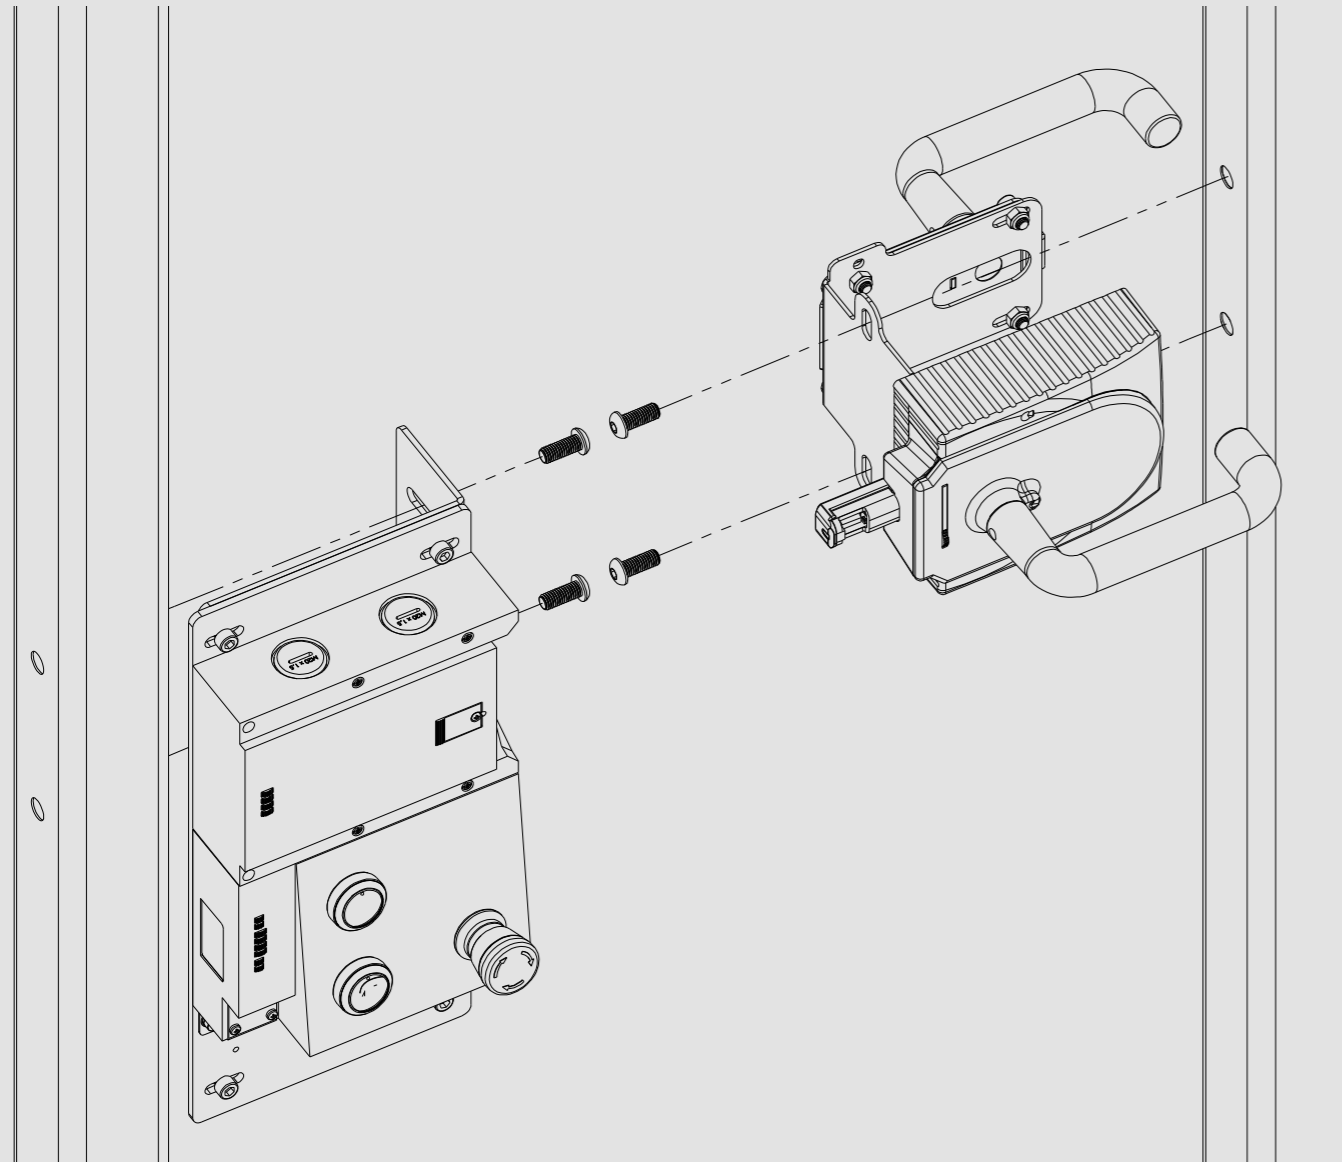

FITTINGS FOR EUCHNER MGB-L1HB

711-003-014