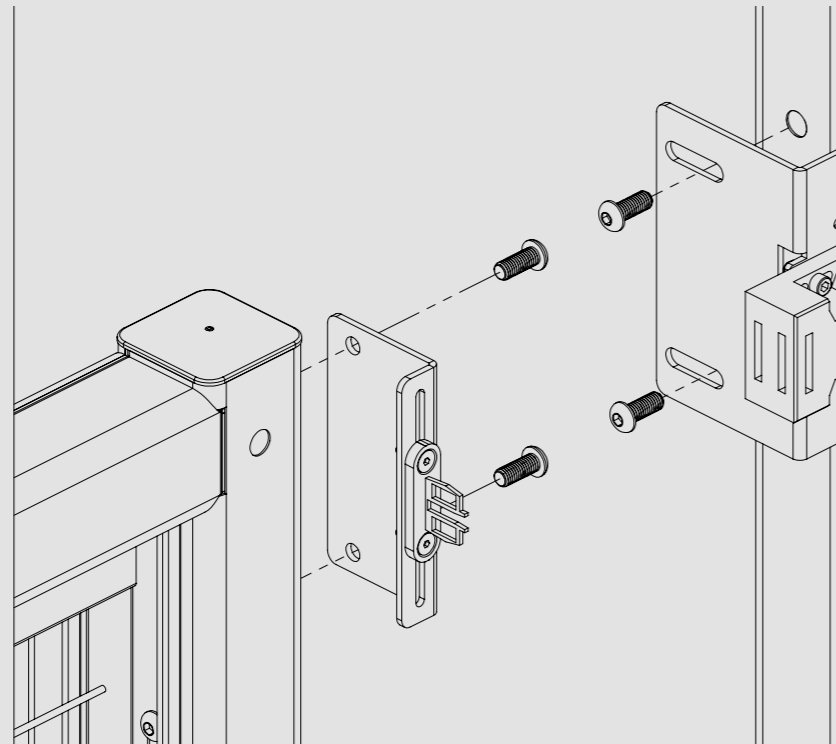

FITTINGS FOR EUCHNER MGB

711-003-004

FITTINGS FOR EUCHNER MGB-L1HB

711-003-014

FITTINGS FOR EUCHNER STA3, HINGED DOOR

711-003-005

FITTINGS FOR SCHMERSAL AZ16

711-003-006