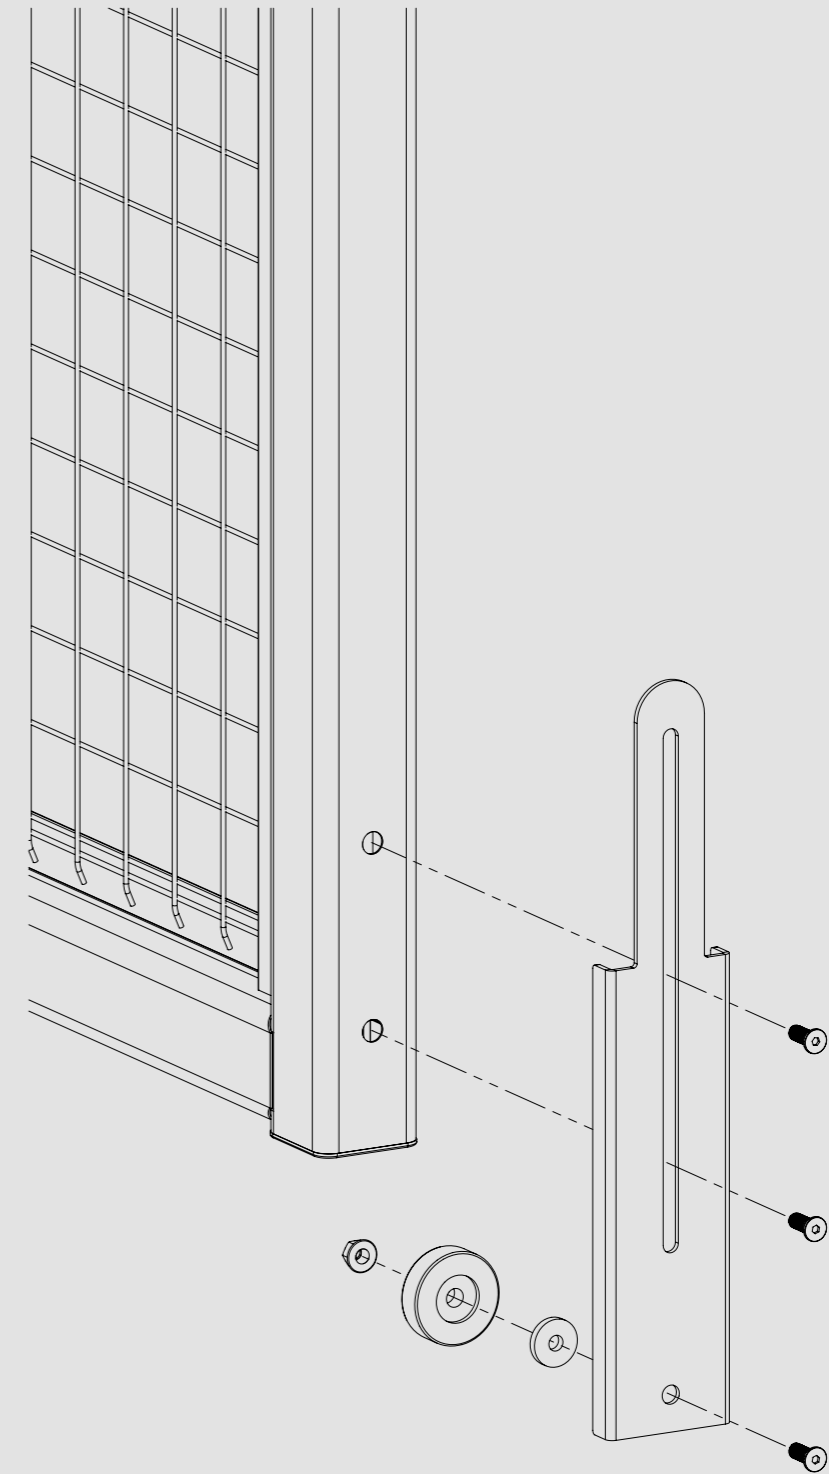

712-003-008

DOUBLE HINGED DOOR, EURO CYLINDER LOCK AND PANIC FUNCTION WITH BOM

712-003-009

HINGED DOOR, HEIGHT EXTENSION

712-003-020

SUPPORT WHEEL FOR HINGED DOOR

IF TOP PLATE IS REMOVED OR EXTRA STABILITY NEEDED