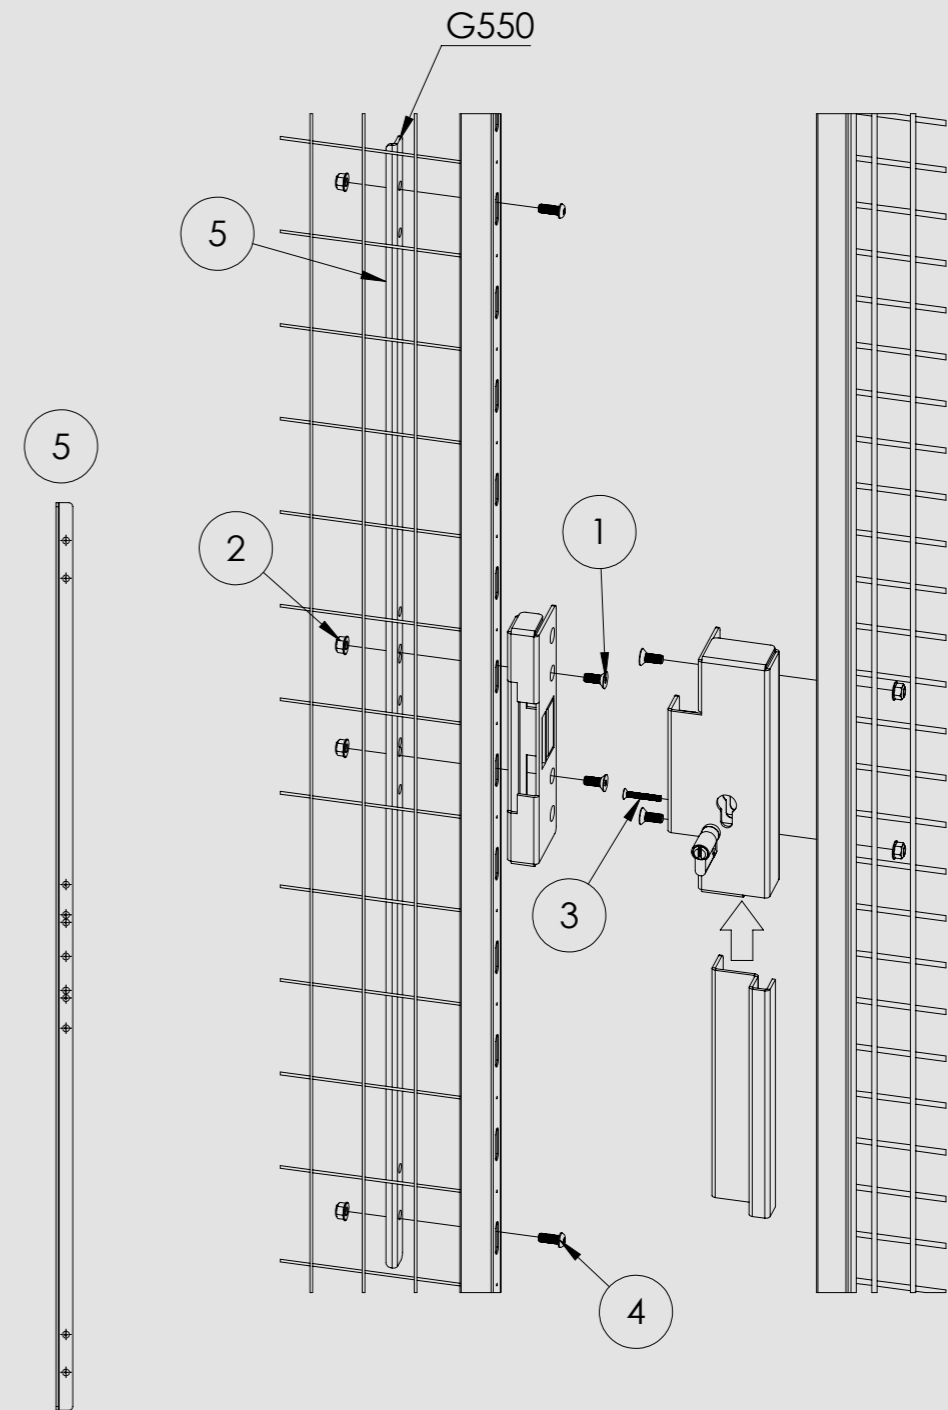

STEEL PLATE DECK DOUBLE RACKING

REAR MESH

*REAR MESH THAT SIMPLIFIES
YOUR EVERYDAY LIFE*

ASSEMBLY DIRECTION, INSIDE

ASSEMBLY DIRECTION, OUTSIDE

OPENINGS

POST EXTENSION FOR RACKING UPRIGHT

SIDE OF RACKING MESH

PROPERTY PROTECTION

*PROPERTY PROTECTION THAT
SIMPLIFIES YOUR EVERYDAY LIFE*

WALLS G550

WALL EXTENSIONS

ROOF

VERTICAL CUTTING

DOOR WITH TOP PANEL

PAD LOCK PLATES

SCANDINAVIAN OVAL PROFILE SINGLE CYLINDER

17MM EURO PROFILE SINGLE CYLINDER

STEEL SHELF

NUMBER PLATE FOR DOOR

*Find more info at
www.garantell.com*

Garantell

simplifying everyday life

999-2103