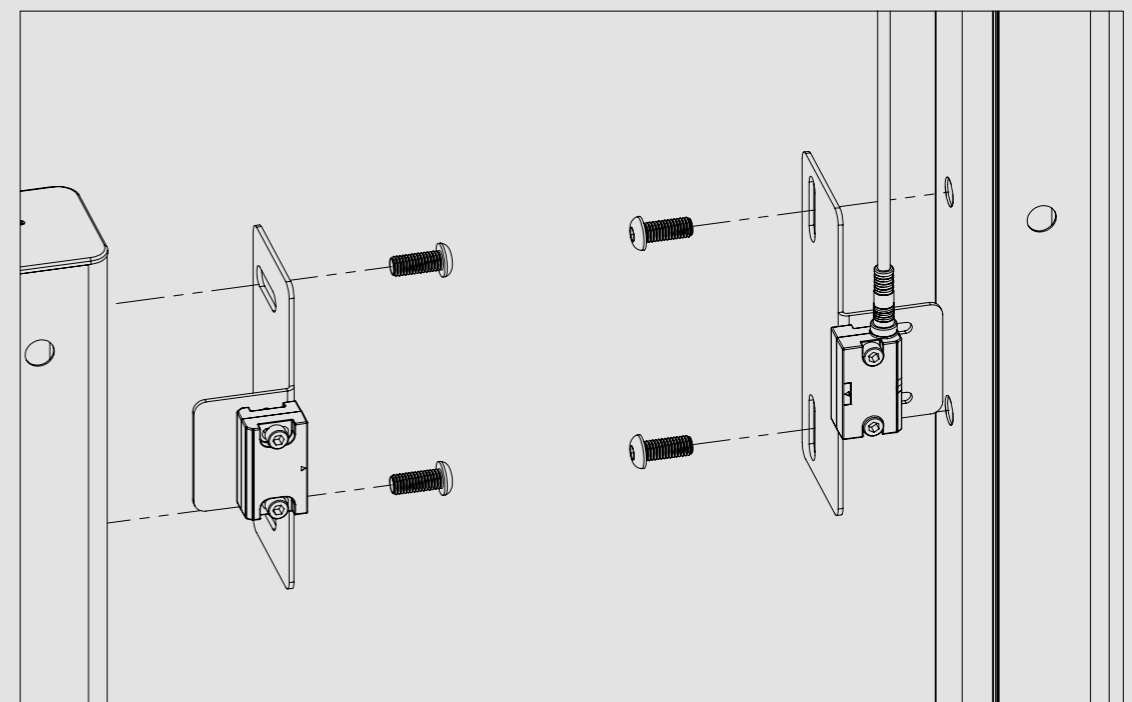

FITTINGS FOR EUCHNER CES-I-AP-M-C04

711-003-012