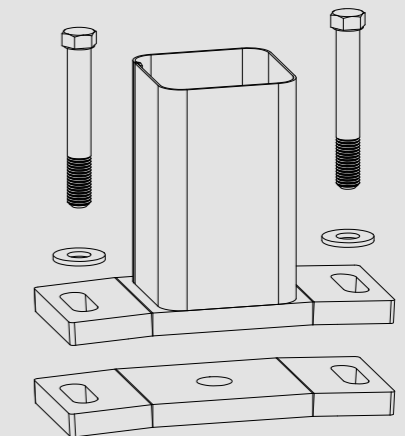

MACHINE GUARDS

MACHINE GUARDS THAT SIMPLIFY
YOUR EVERYDAY LIFE

POSTS

POSTS, FLOOR FIXINGS

Type 1 142x60

Type 2 142x100

WALL WITH BOLTS

WALL WITH RETAINED BOLTS

702-003-003

ROOF

ROOF

WALL FIXING

701-003-102

VERTICAL CUTTING

HORIZONTAL CUTTING

SINGLE HINGED DOOR