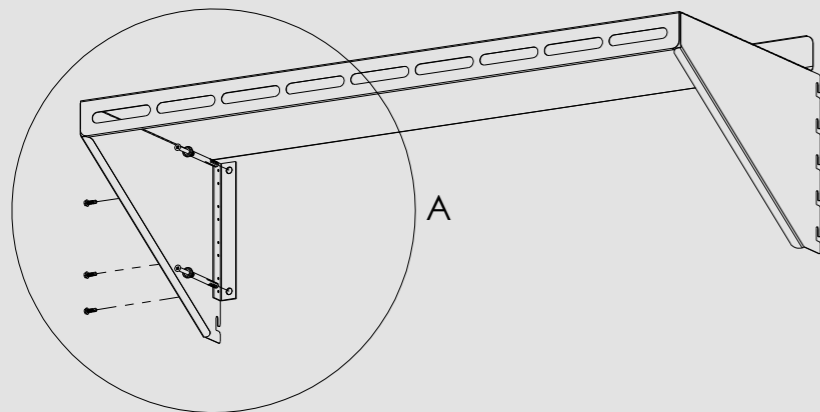

STEEL PLATE DECK DOUBLE RACKING

REAR MESH

*REAR MESH THAT SIMPLIFIES
YOUR EVERYDAY LIFE*

ASSEMBLY DIRECTION, INSIDE

ASSEMBLY DIRECTION, OUTSIDE

OPENINGS

POST EXTENSION FOR RACKING UPRIGHT

SIDE OF RACKING MESH

PROPERTY PROTECTION

*PROPERTY PROTECTION THAT
SIMPLIFIES YOUR EVERYDAY LIFE*

WALLS G550

WALL EXTENSIONS

ROOF

VERTICAL CUTTING

DOOR WITH TOP PANEL

PAD LOCK PLATES

SCANDINAVIAN OVAL PROFILE SINGLE CYLINDER

17MM EURO PROFILE SINGLE CYLINDER

STEEL SHELF

NUMBER PLATE FOR DOOR

*Find more info at
www.garantell.com*

Garantell

simplifying everyday life

999-2103