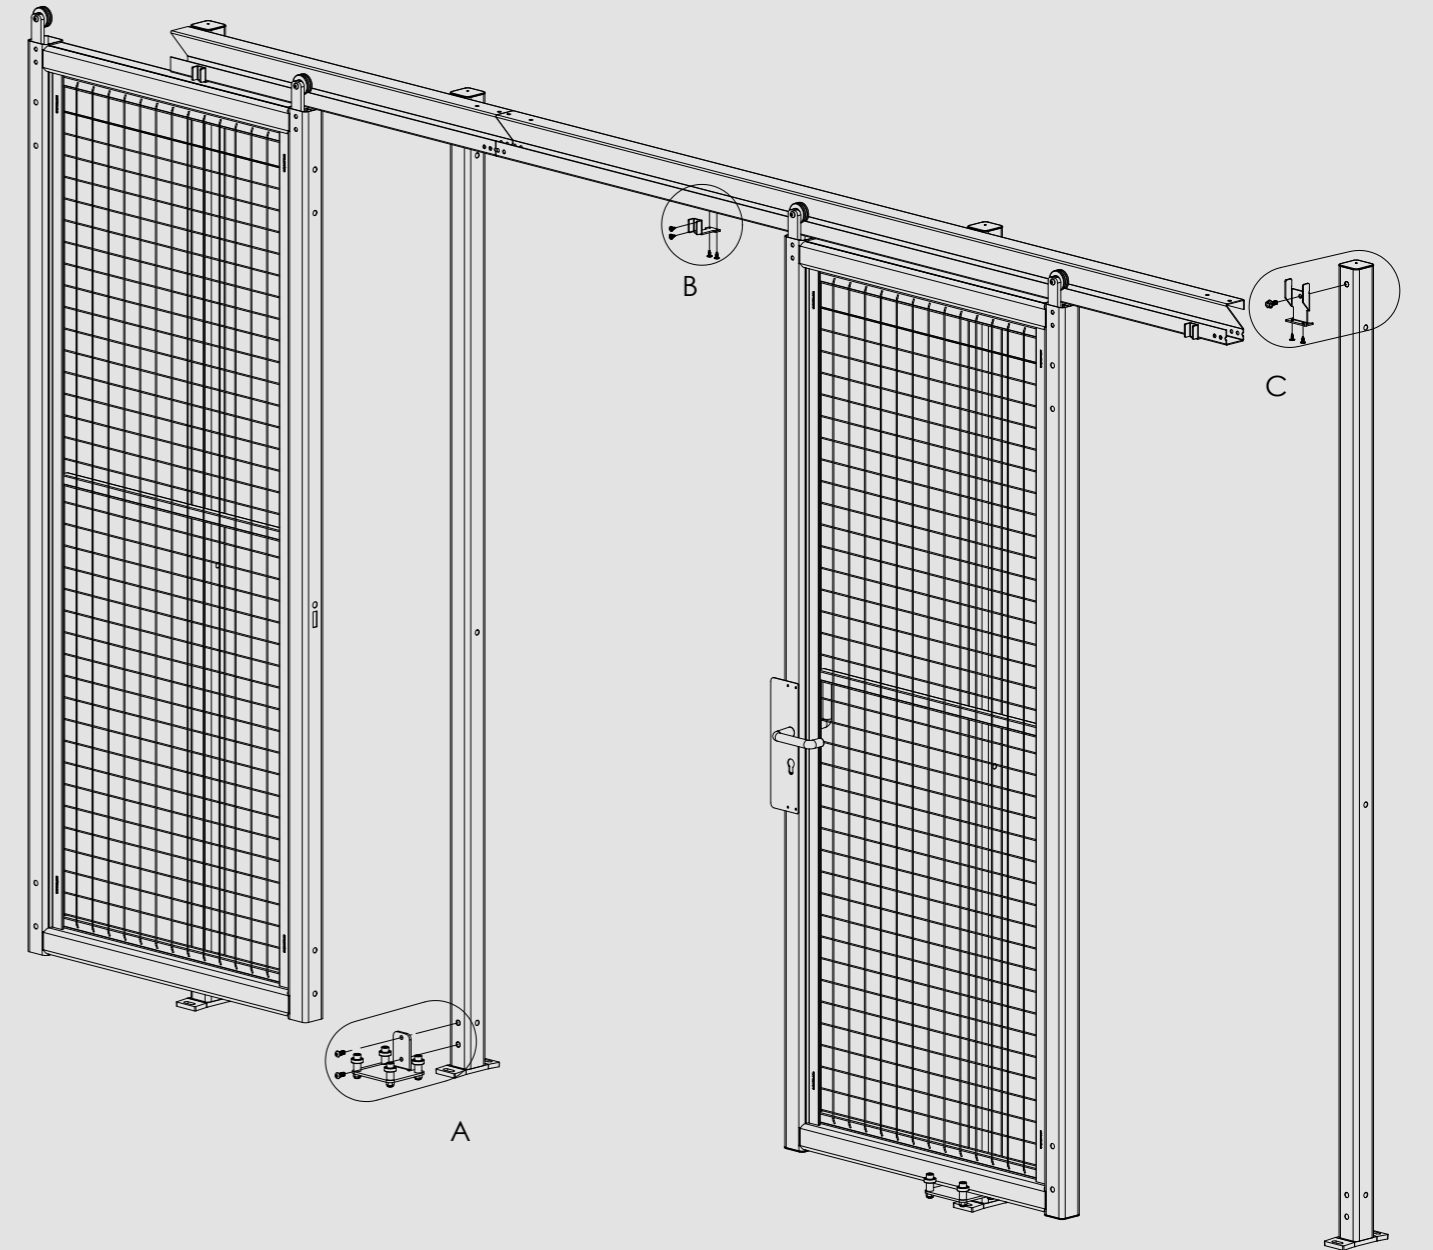

SINGLE TOP RAIL DOOR

713-003-001

DOUBLE TOP RAIL DOOR

713-003-002

SINGLE TOP RAIL DOOR, EURO CYLINDER LOCK

713-003-003

DOUBLE TOP RAIL DOOR, EURO CYLINDER LOCK

713-003-004