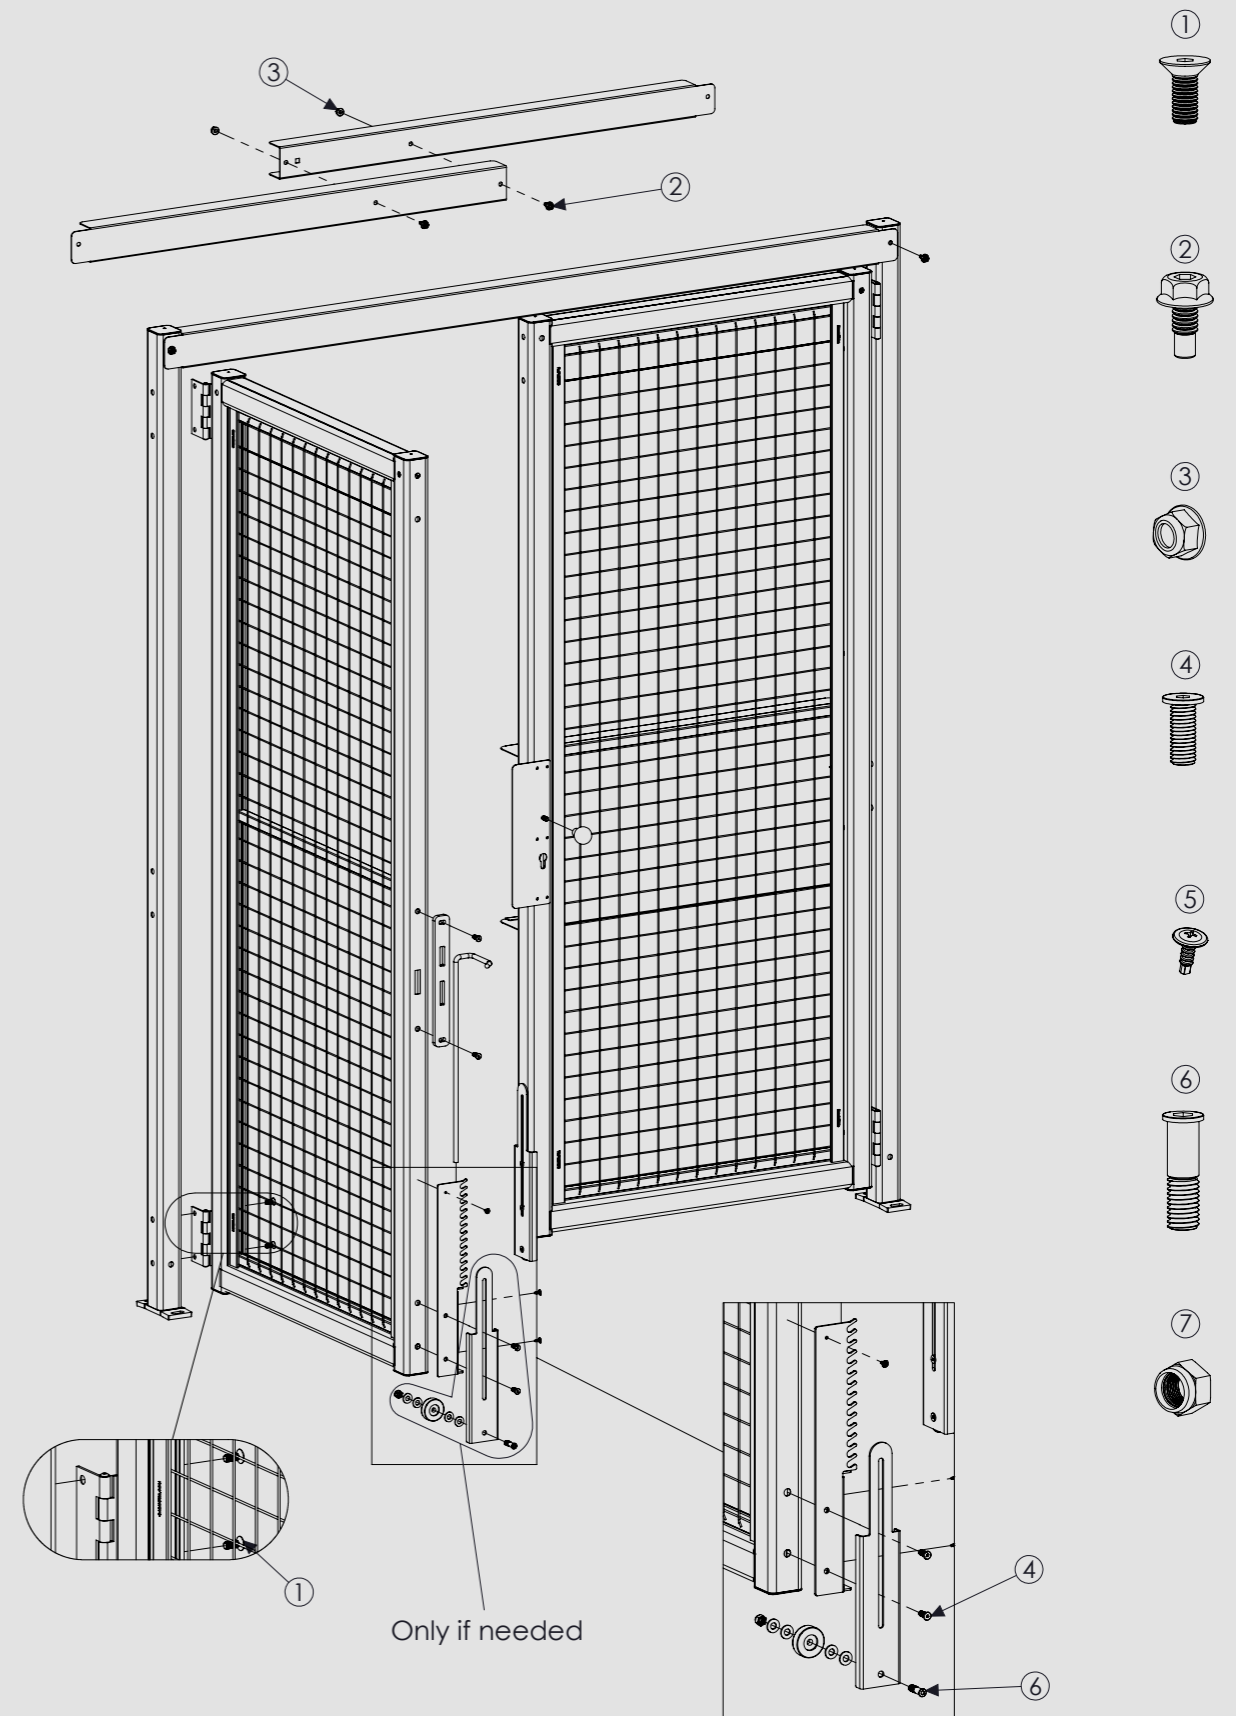

DOUBLE HINGED DOOR, EURO CYLINDER LOCK AND PANIC FUNCTION WITH BOM

712-003-009