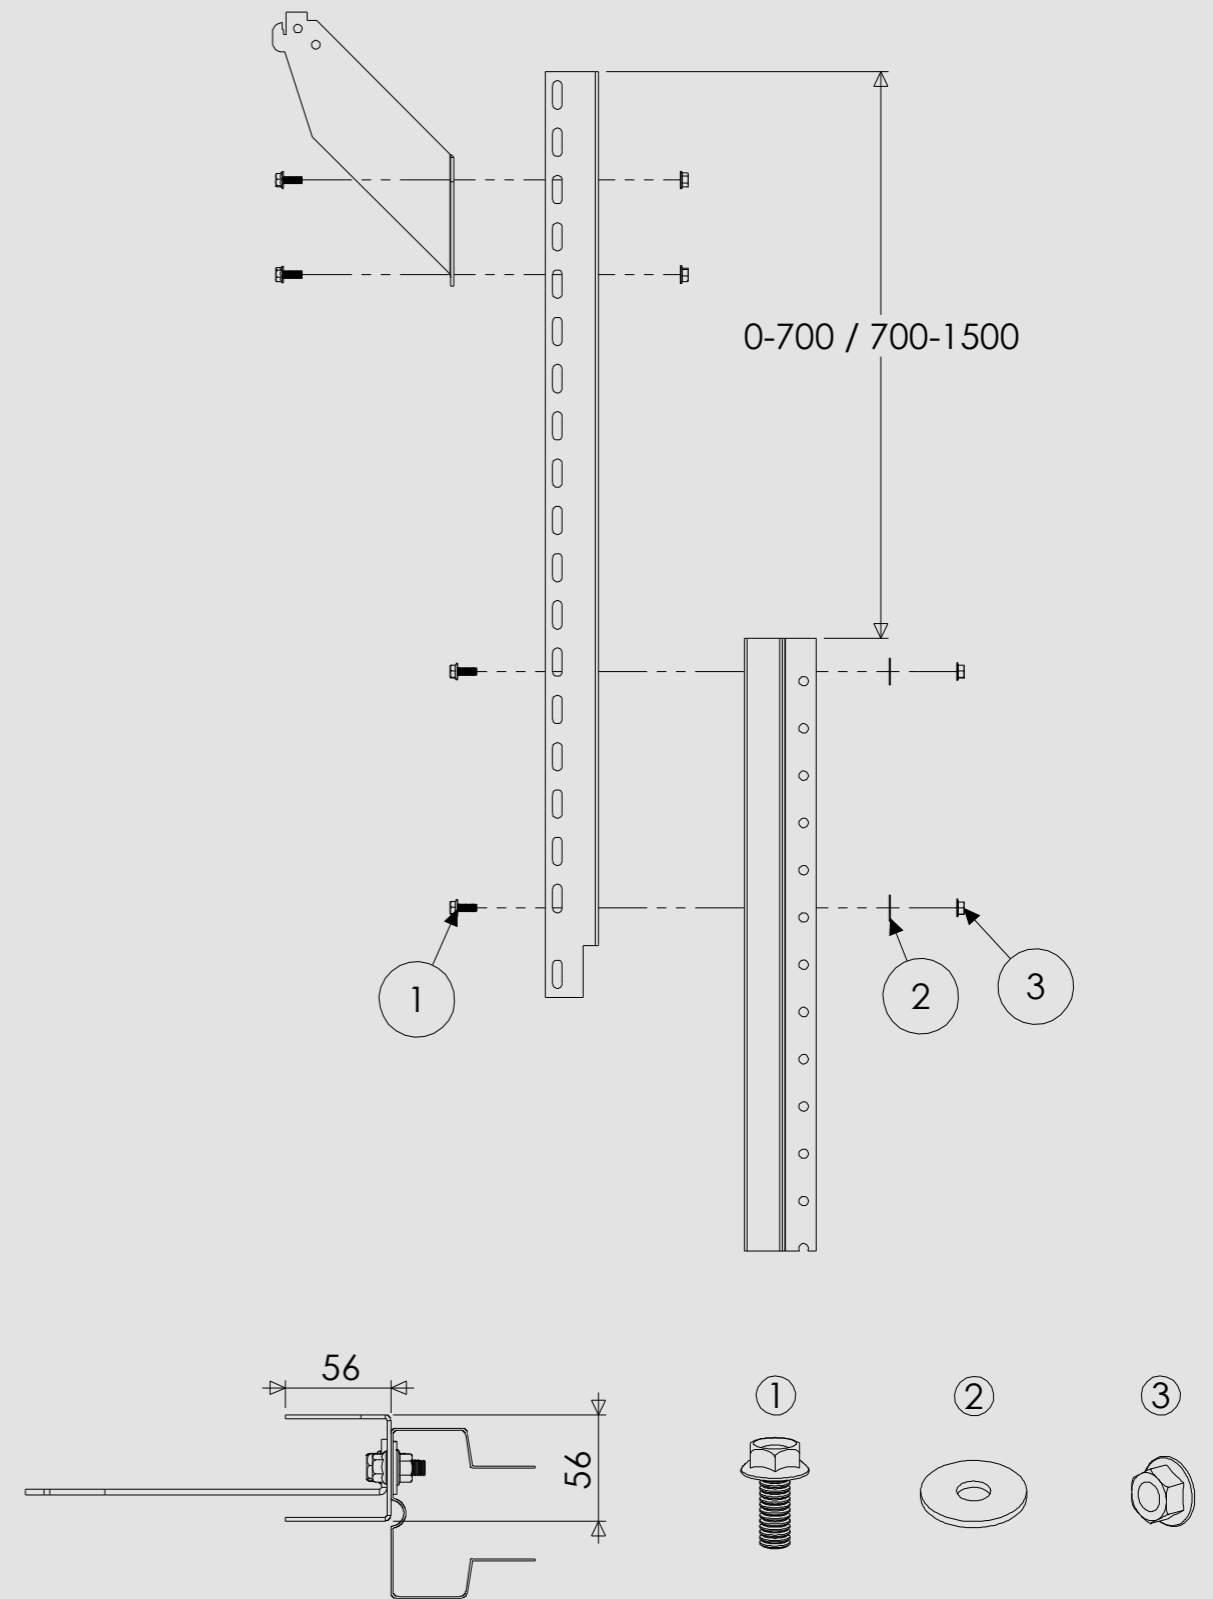

STEEL PLATE DECK DOUBLE RACKING

REAR MESH

*REAR MESH THAT SIMPLIFIES
YOUR EVERYDAY LIFE*

ASSEMBLY DIRECTION, INSIDE

ASSEMBLY DIRECTION, OUTSIDE

OPENINGS

POST EXTENSION FOR RACKING UPRIGHT

SIDE OF RACKING MESH