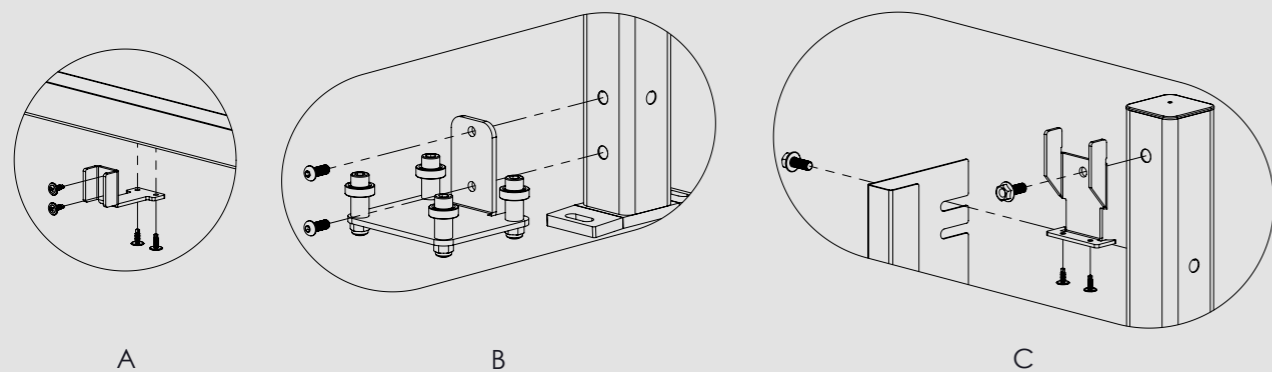

SINGLE TOP RAIL DOOR

713-003-001