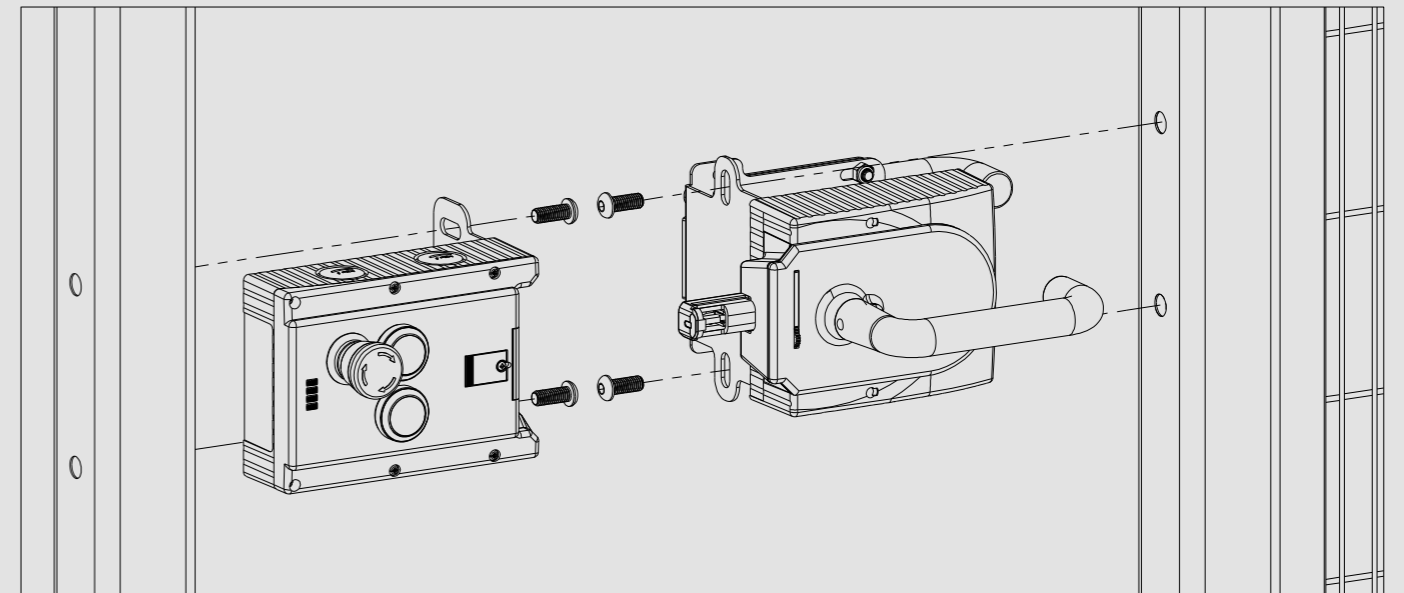

FITTINGS FOR EUCHNER MGB

711-003-004