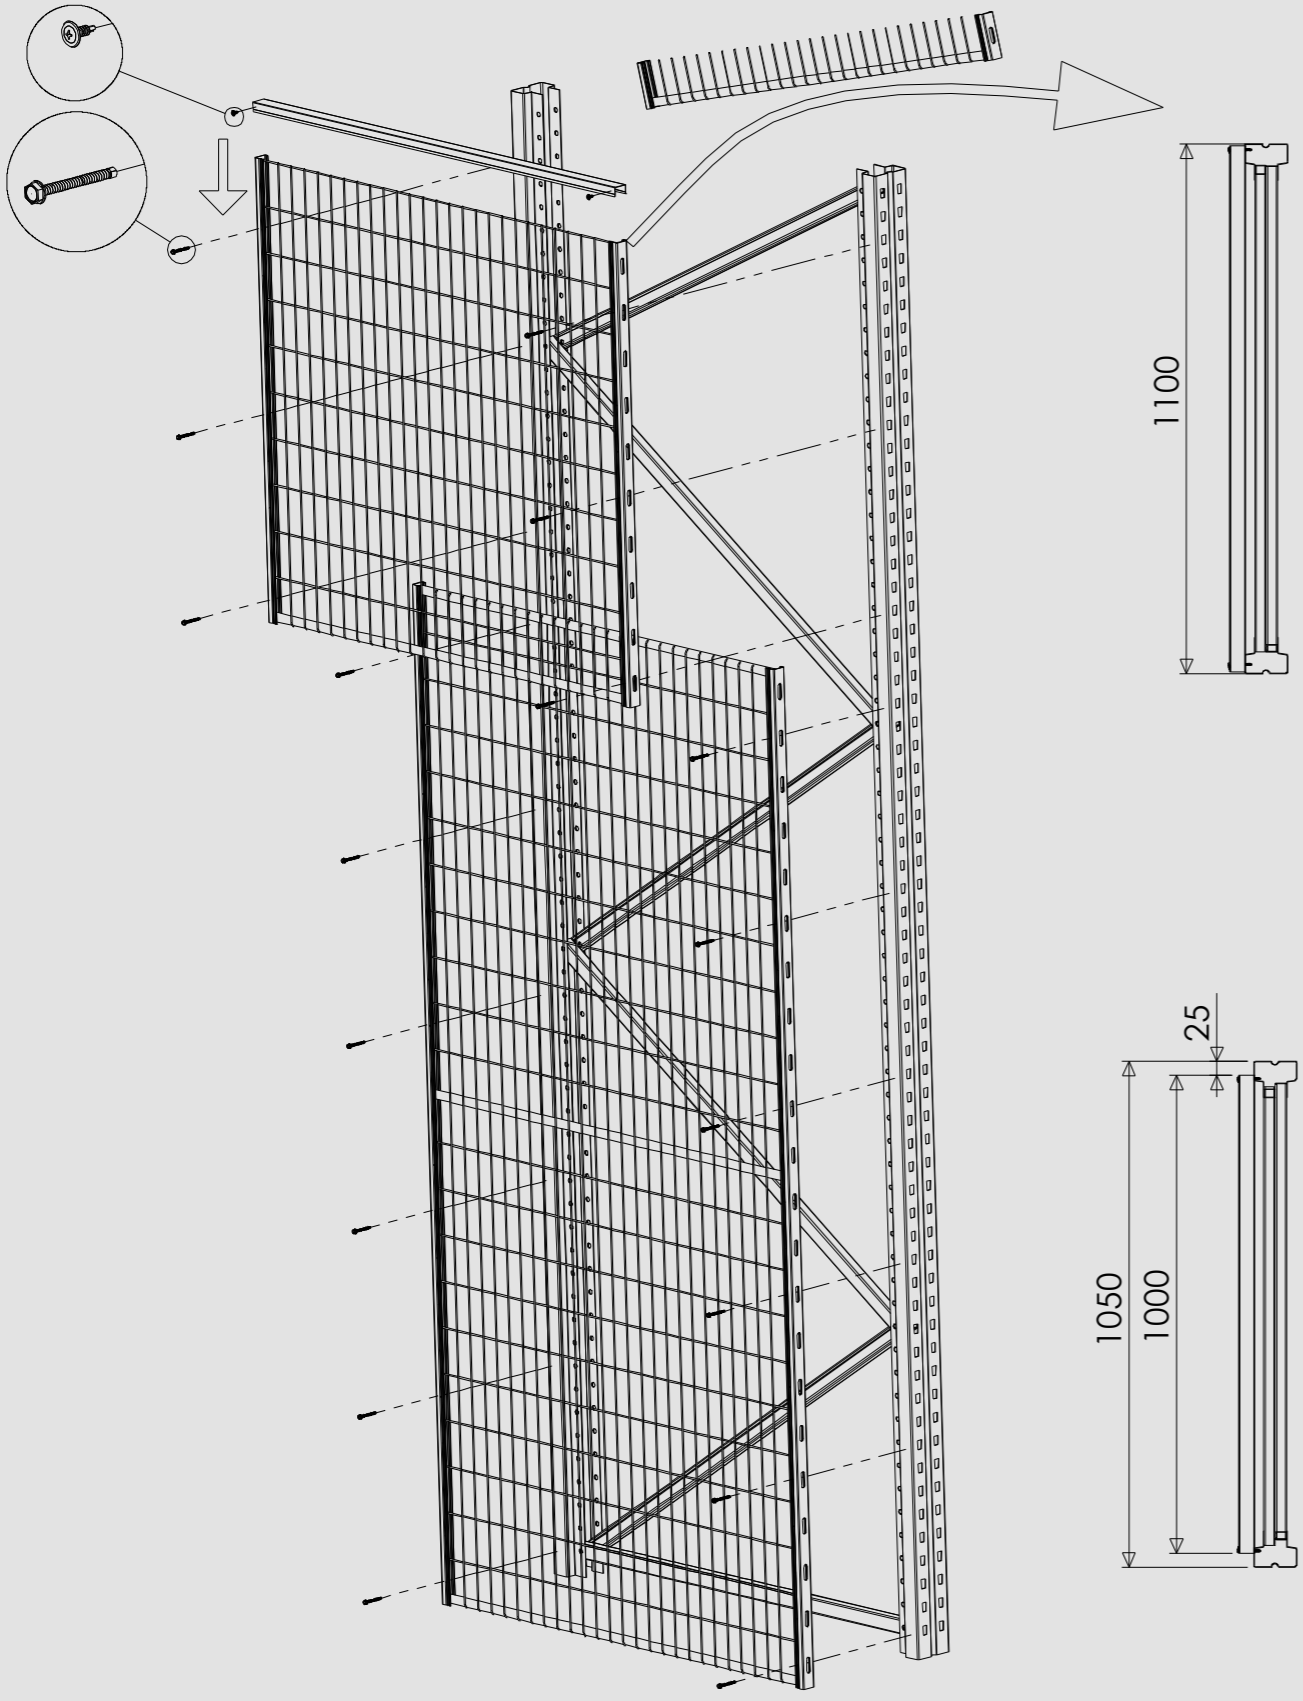

STEEL PLATE DECK DOUBLE RACKING

REAR MESH

*REAR MESH THAT SIMPLIFIES
YOUR EVERYDAY LIFE*

ASSEMBLY DIRECTION, INSIDE

ASSEMBLY DIRECTION, OUTSIDE

OPENINGS

POST EXTENSION FOR RACKING UPRIGHT

SIDE OF RACKING MESH