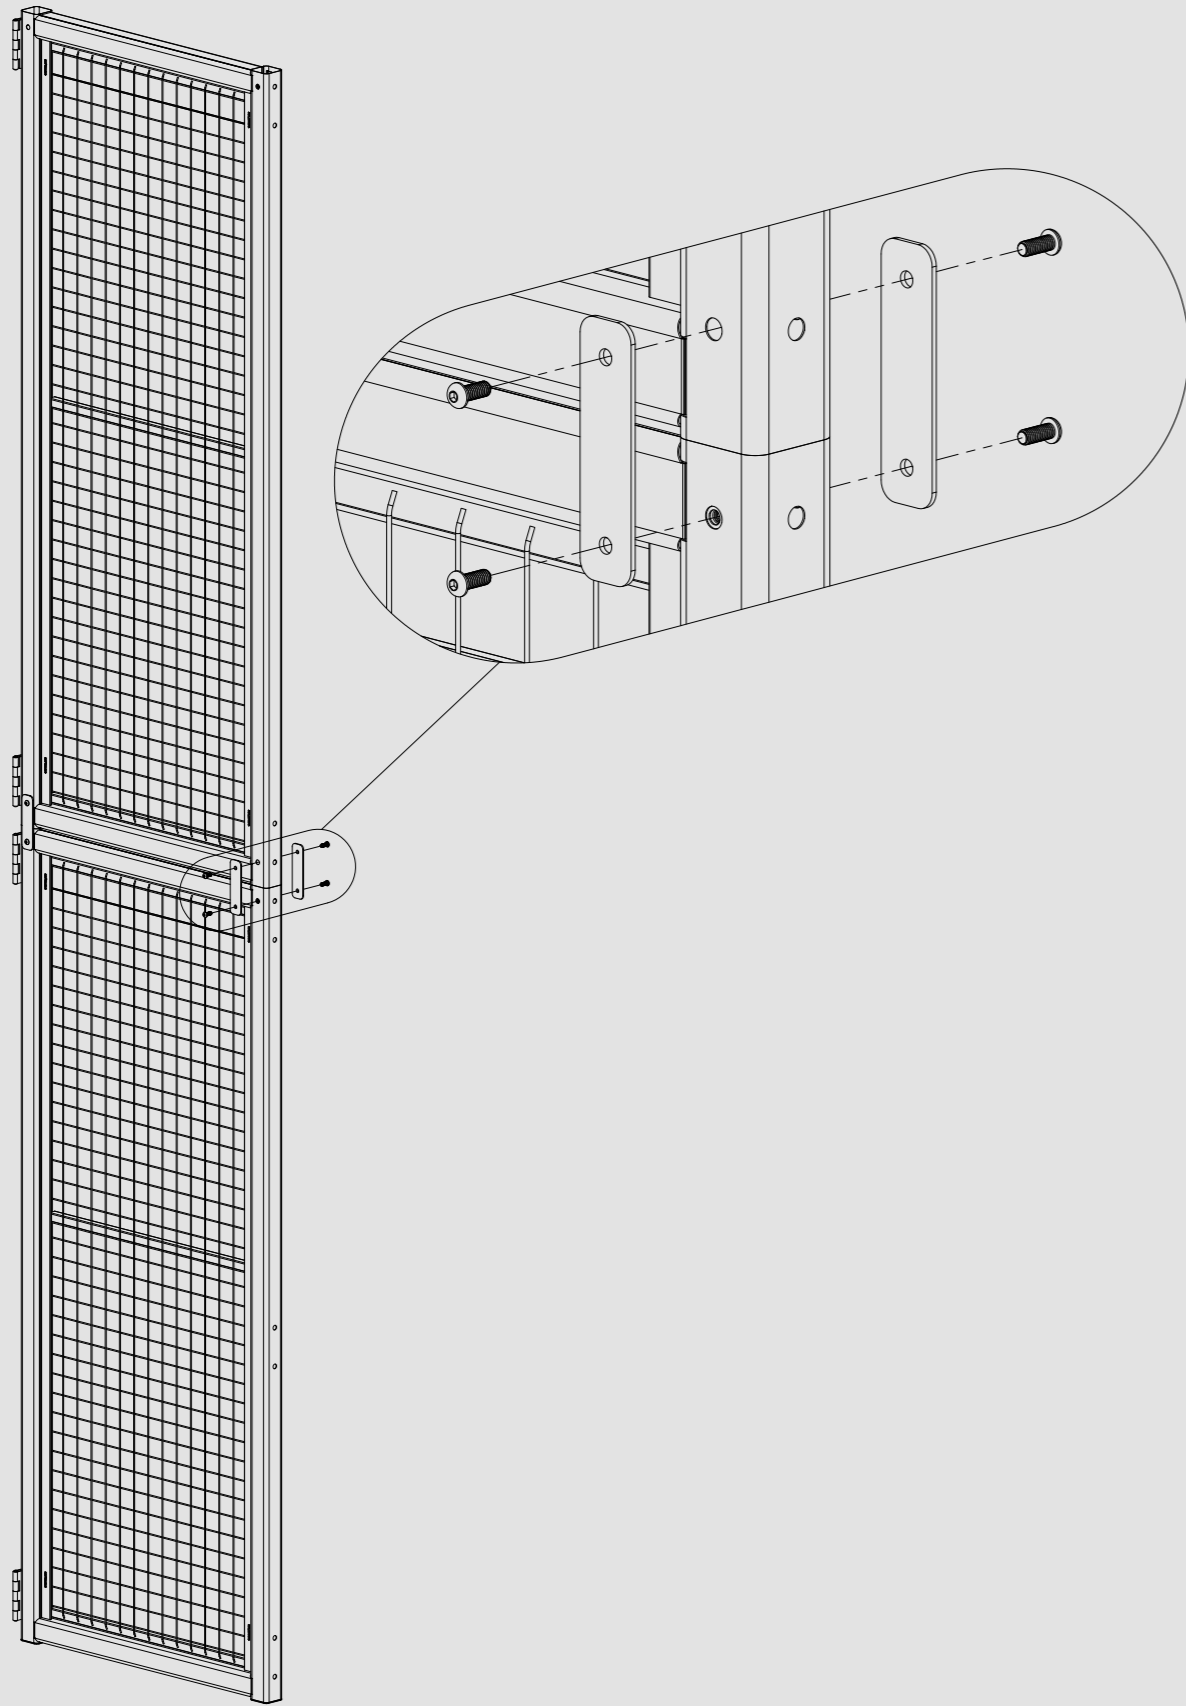

712-003-008

DOUBLE HINGED DOOR, EURO CYLINDER LOCK AND PANIC FUNCTION WITH BOM

712-003-009

HINGED DOOR, HEIGHT EXTENSION

712-003-020

SUPPORT WHEEL FOR HINGED DOOR

IF TOP PLATE IS REMOVED OR EXTRA STABILITY NEEDED