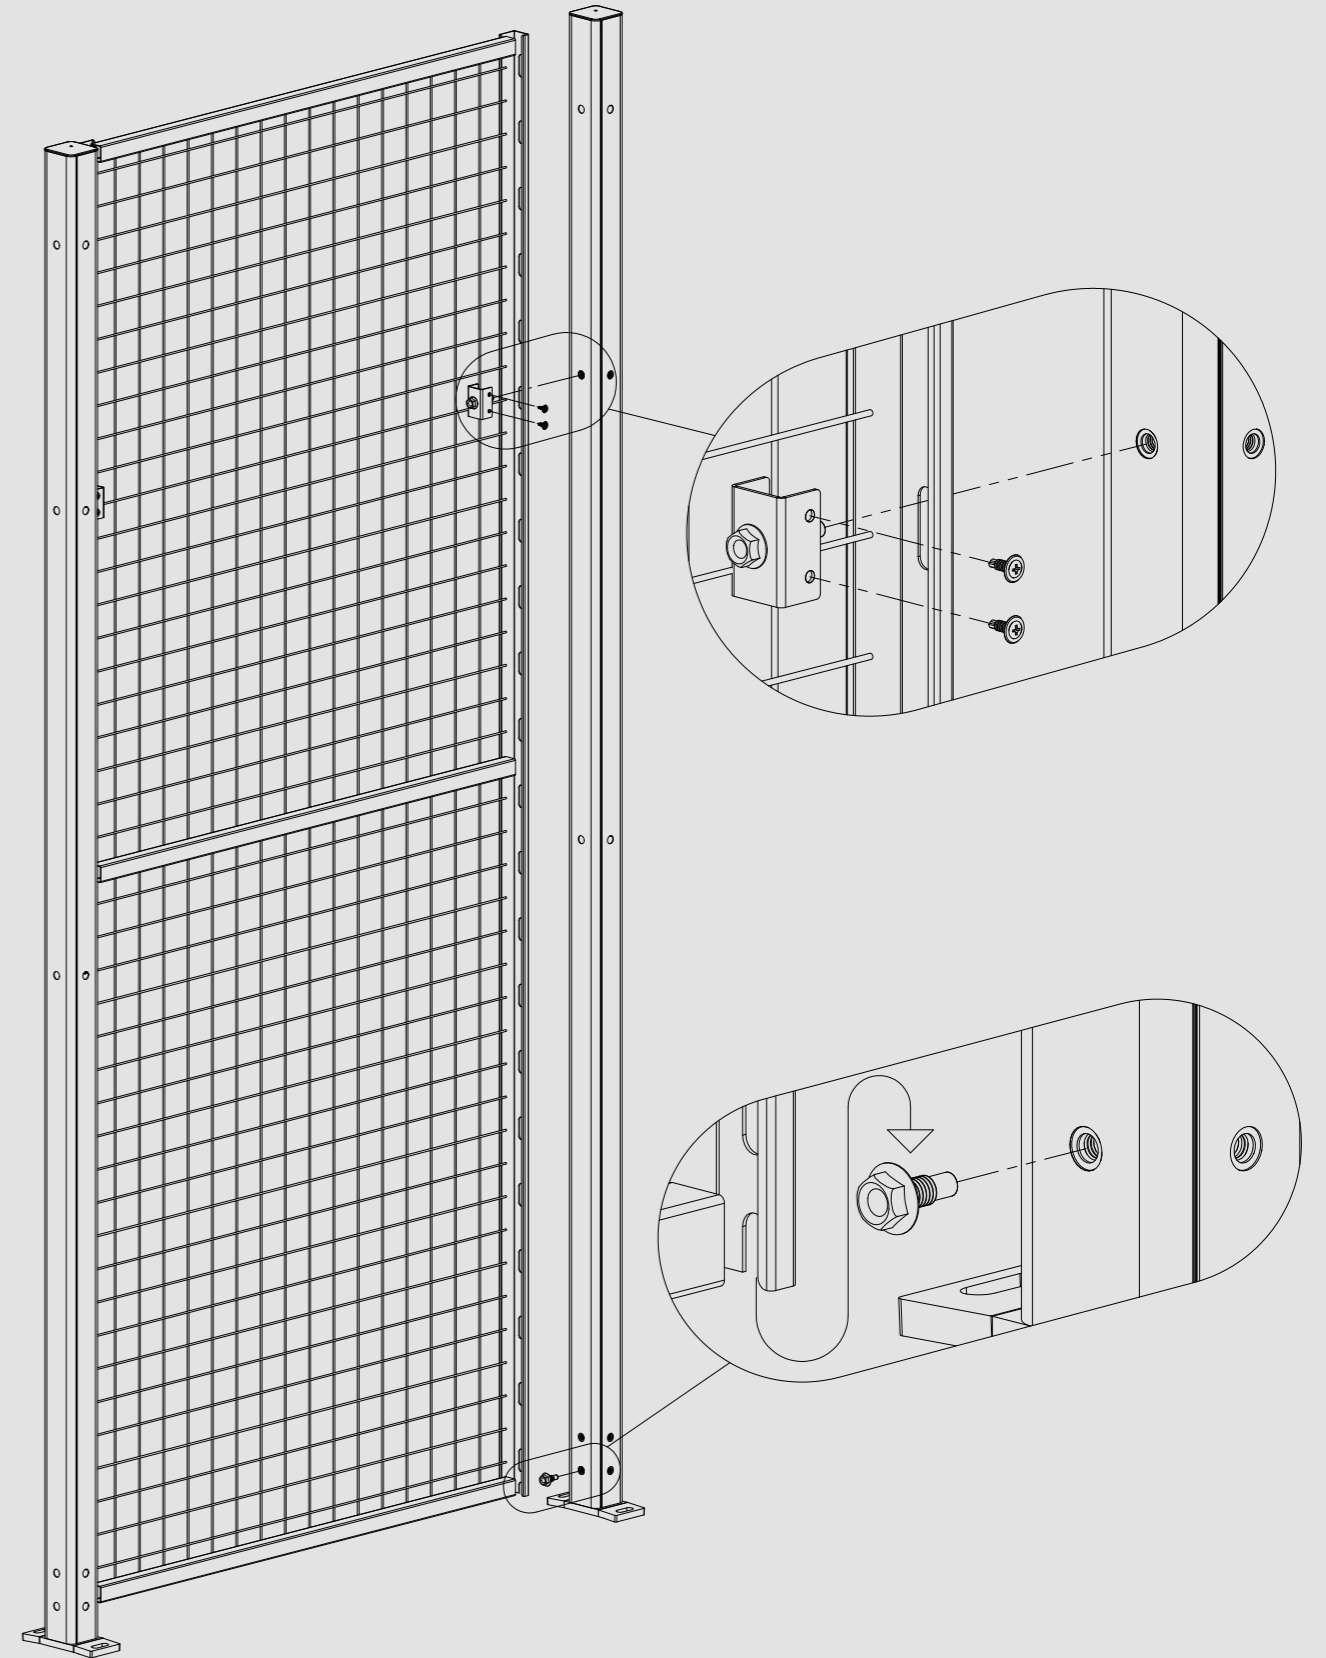

MACHINE GUARDS

MACHINE GUARDS THAT SIMPLIFY
YOUR EVERYDAY LIFE

POSTS

POSTS, FLOOR FIXINGS

Type 1 142x60

Type 2 142x100

WALL WITH BOLTS

WALL WITH RETAINED BOLTS

702-003-003

ROOF

ROOF

WALL FIXING

701-003-102

VERTICAL CUTTING

HORIZONTAL CUTTING

SINGLE HINGED DOOR