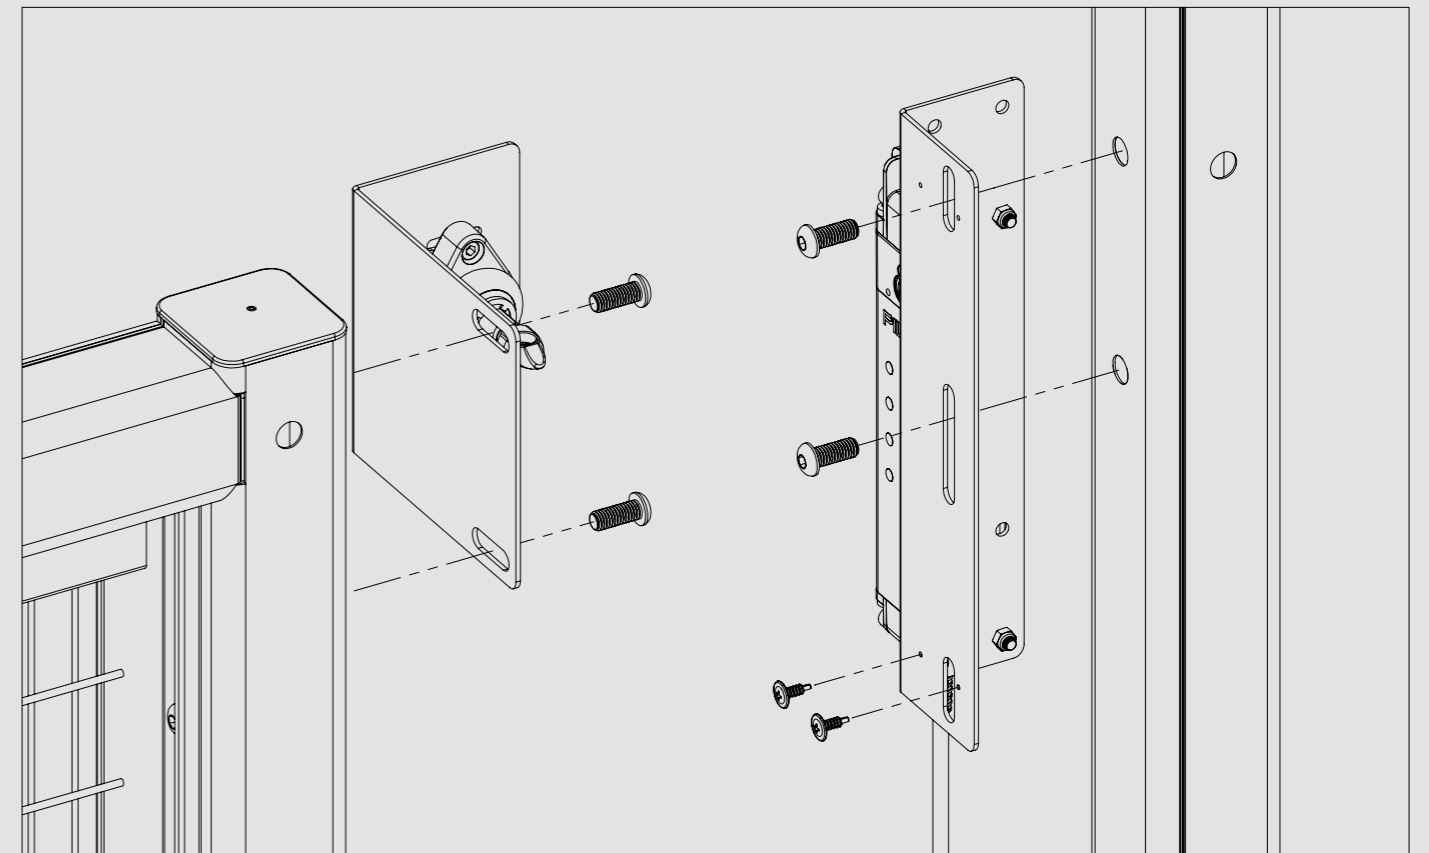

FITTINGS FOR SCHMERSAL AZM 161

711-003-007

FITTINGS FOR PILZ PSEN MAG

711-003-008

FITTINGS FOR PILZ PSEN M LOCK

711-003-009

FITTINGS FOR PILZ PSEN SGATE

711-003-011