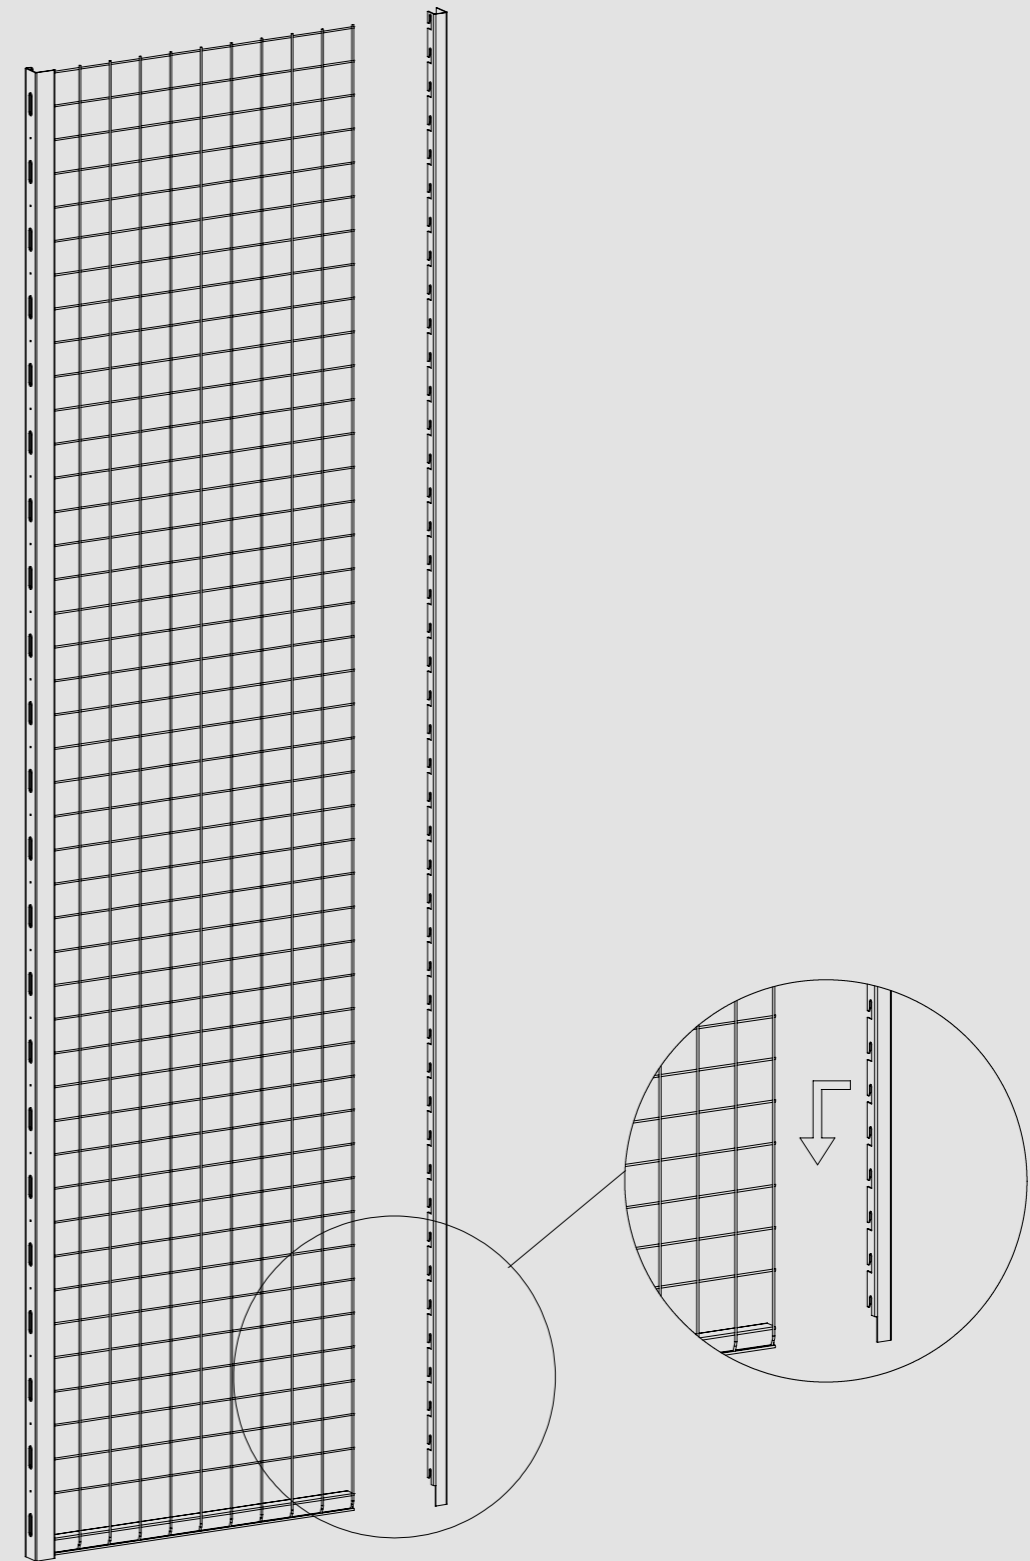

PROPERTY PROTECTION

*PROPERTY PROTECTION THAT
SIMPLIFIES YOUR EVERYDAY LIFE*

WALLS G550

WALL EXTENSIONS

ROOF

VERTICAL CUTTING

DOOR WITH TOP PANEL

PAD LOCK PLATES