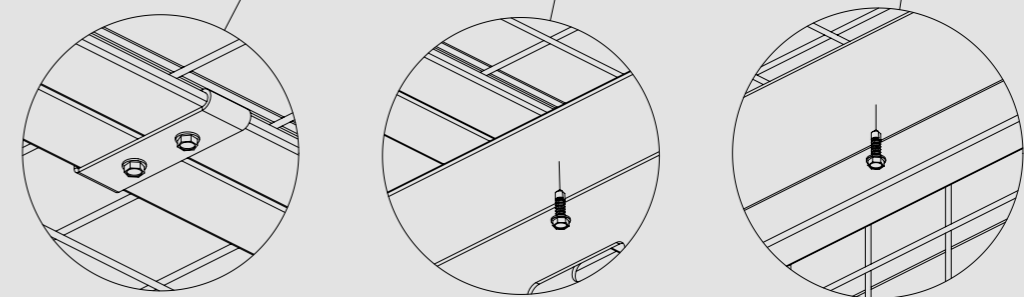

MACHINE GUARDS

MACHINE GUARDS THAT SIMPLIFY
YOUR EVERYDAY LIFE

POSTS

POSTS, FLOOR FIXINGS

Type 1 142x60

Type 2 142x100

WALL WITH BOLTS

WALL WITH RETAINED BOLTS

702-003-003

ROOF

ROOF

WALL FIXING

701-003-102

VERTICAL CUTTING

HORIZONTAL CUTTING

SINGLE HINGED DOOR