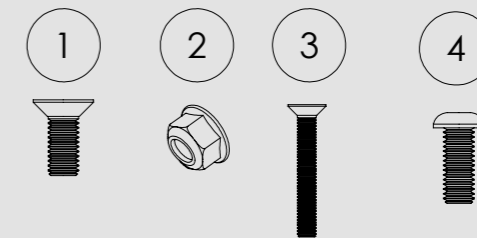

STEEL PLATE DECK DOUBLE RACKING

REAR MESH

*REAR MESH THAT SIMPLIFIES
YOUR EVERYDAY LIFE*

ASSEMBLY DIRECTION, INSIDE

ASSEMBLY DIRECTION, OUTSIDE

OPENINGS

POST EXTENSION FOR RACKING UPRIGHT

SIDE OF RACKING MESH

PROPERTY PROTECTION

*PROPERTY PROTECTION THAT
SIMPLIFIES YOUR EVERYDAY LIFE*

WALLS G550

WALL EXTENSIONS

ROOF

VERTICAL CUTTING

DOOR WITH TOP PANEL

PAD LOCK PLATES

SCANDINAVIAN OVAL PROFILE SINGLE CYLINDER

17MM EURO PROFILE SINGLE CYLINDER

STEEL SHELF

NUMBER PLATE FOR DOOR

*Find more info at
www.garantell.com*

Garantell

simplifying everyday life

999-2103