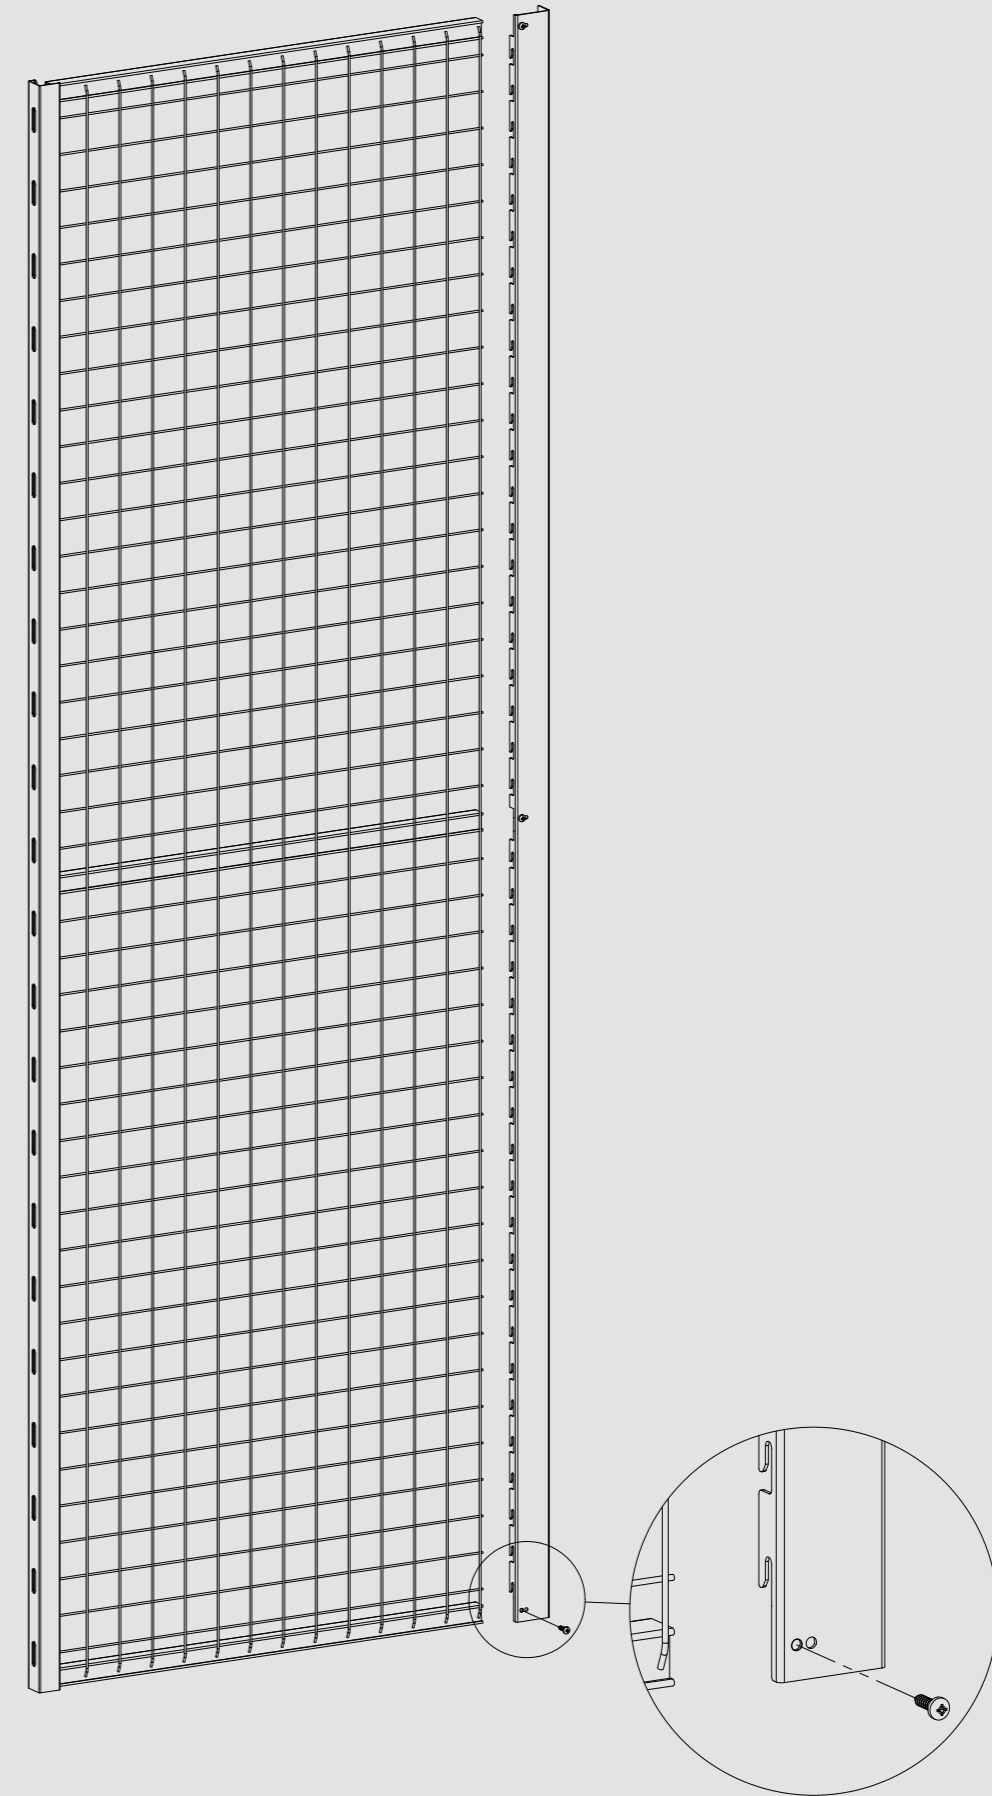

MACHINE GUARDS

MACHINE GUARDS THAT SIMPLIFY
YOUR EVERYDAY LIFE

POSTS

POSTS, FLOOR FIXINGS

Type 1 142x60

Type 2 142x100

WALL WITH BOLTS

WALL WITH RETAINED BOLTS

702-003-003

ROOF

ROOF

WALL FIXING

701-003-102

VERTICAL CUTTING

HORIZONTAL CUTTING

SINGLE HINGED DOOR