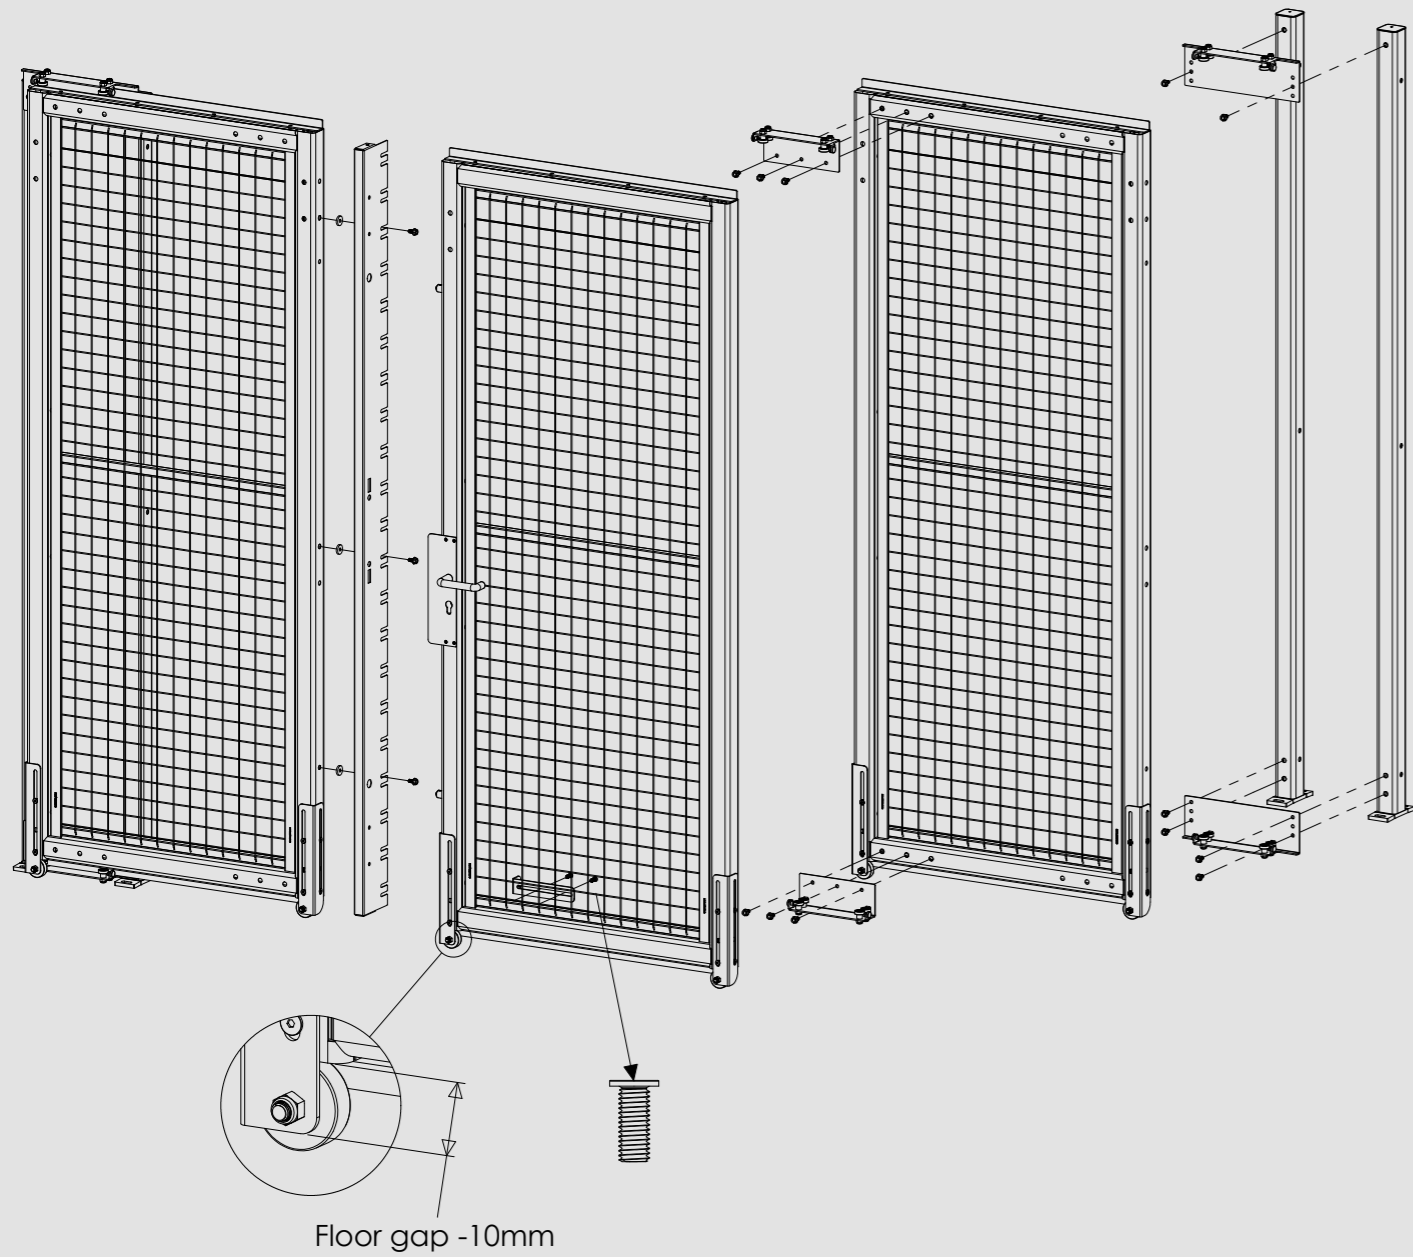

SINGLE FLOOR SLIDING DOOR, EURO CYLINDER LOCK

714-003-005

SINGLE FLOOR SLIDING DOOR WITH TELESCOPE, EURO CYLINDER LOCK

714-003-006

DOUBLE FLOOR SLIDING DOOR WITH ONE TELESCOPE, EURO CYLINDER LOCK

714-003-008