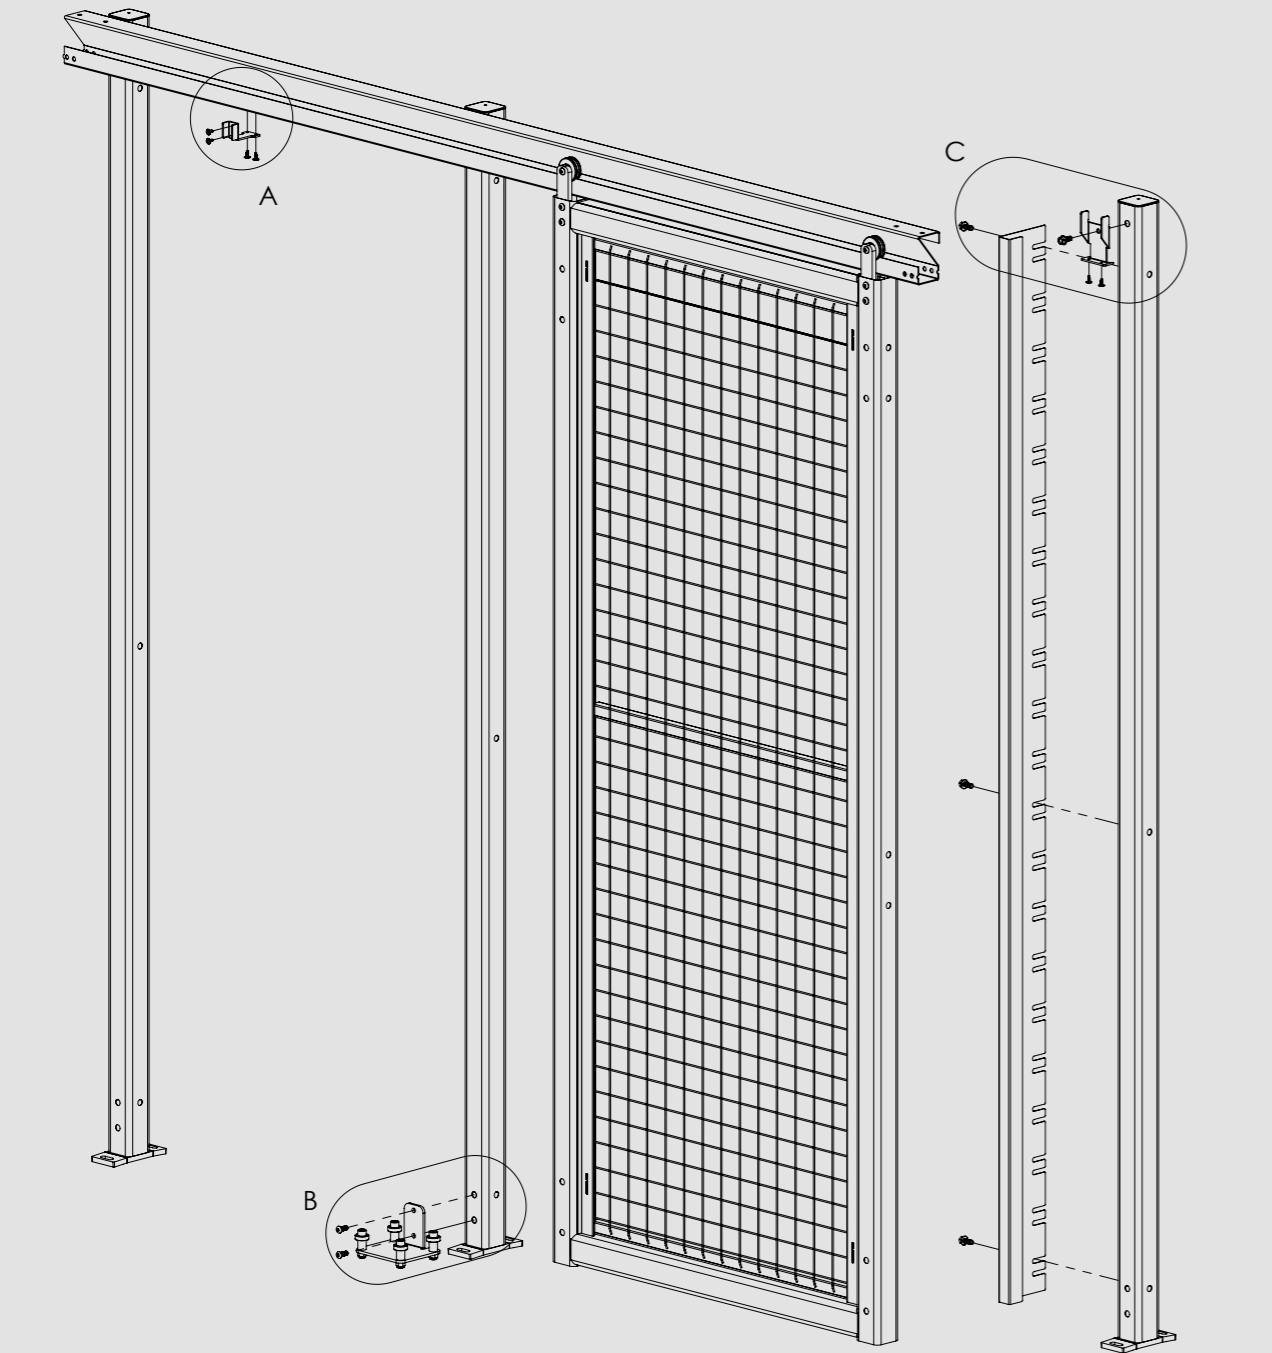

SINGLE TOP RAIL DOOR

713-003-001