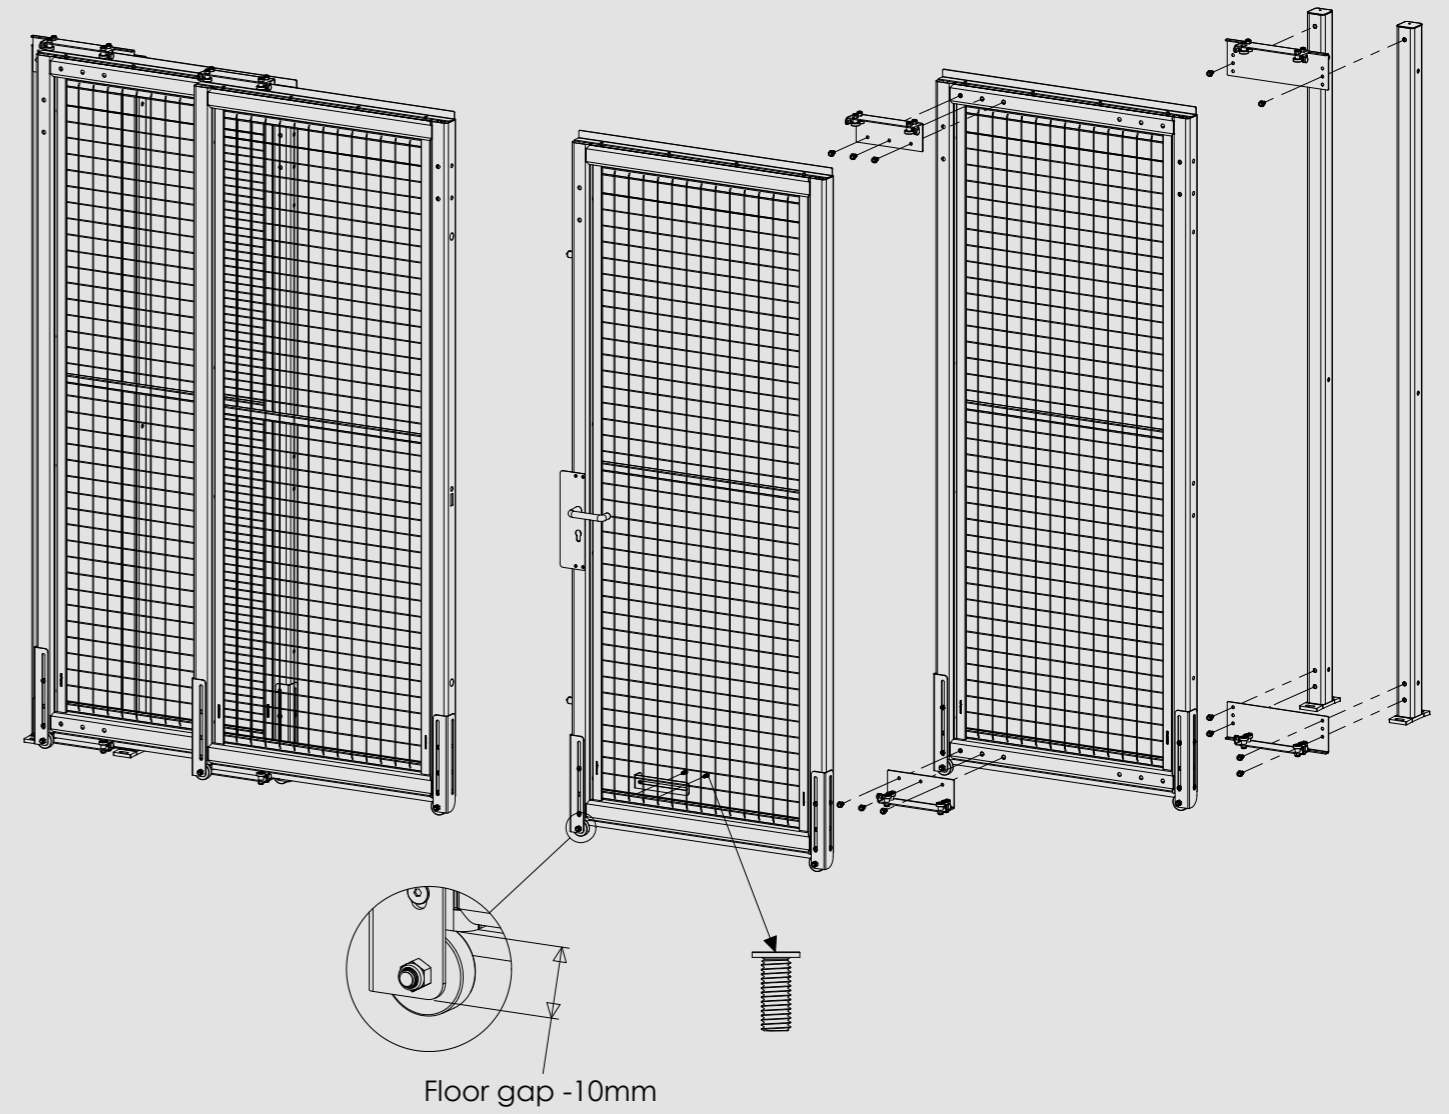

DOUBLE FLOOR SLIDING DOOR WITH TWO TELESCOPE, EURO CYLINDER LOCK

714-003-007