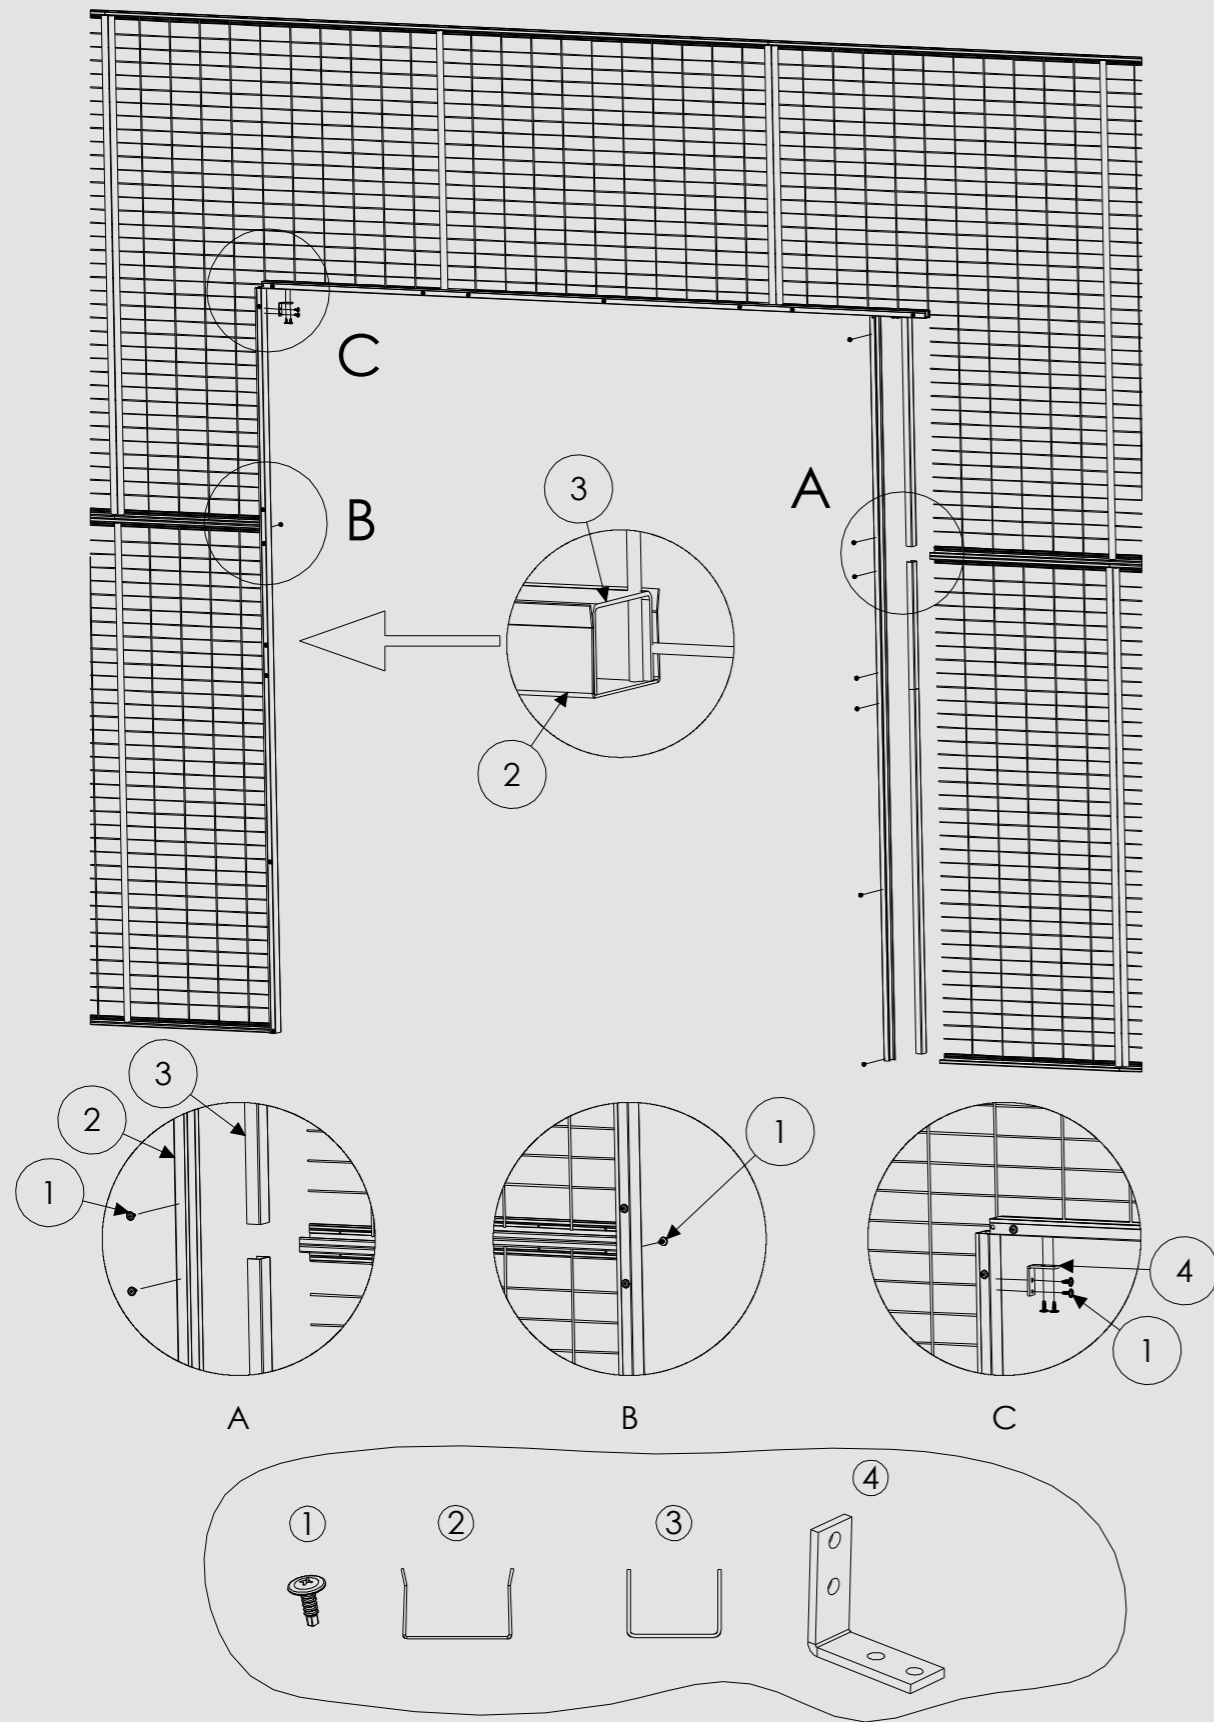

STEEL PLATE DECK DOUBLE RACKING

REAR MESH

*REAR MESH THAT SIMPLIFIES
YOUR EVERYDAY LIFE*

ASSEMBLY DIRECTION, INSIDE

ASSEMBLY DIRECTION, OUTSIDE

OPENINGS

POST EXTENSION FOR RACKING UPRIGHT

SIDE OF RACKING MESH

PROPERTY PROTECTION

*PROPERTY PROTECTION THAT
SIMPLIFIES YOUR EVERYDAY LIFE*

WALLS G550

WALL EXTENSIONS

ROOF

VERTICAL CUTTING

DOOR WITH TOP PANEL

PAD LOCK PLATES