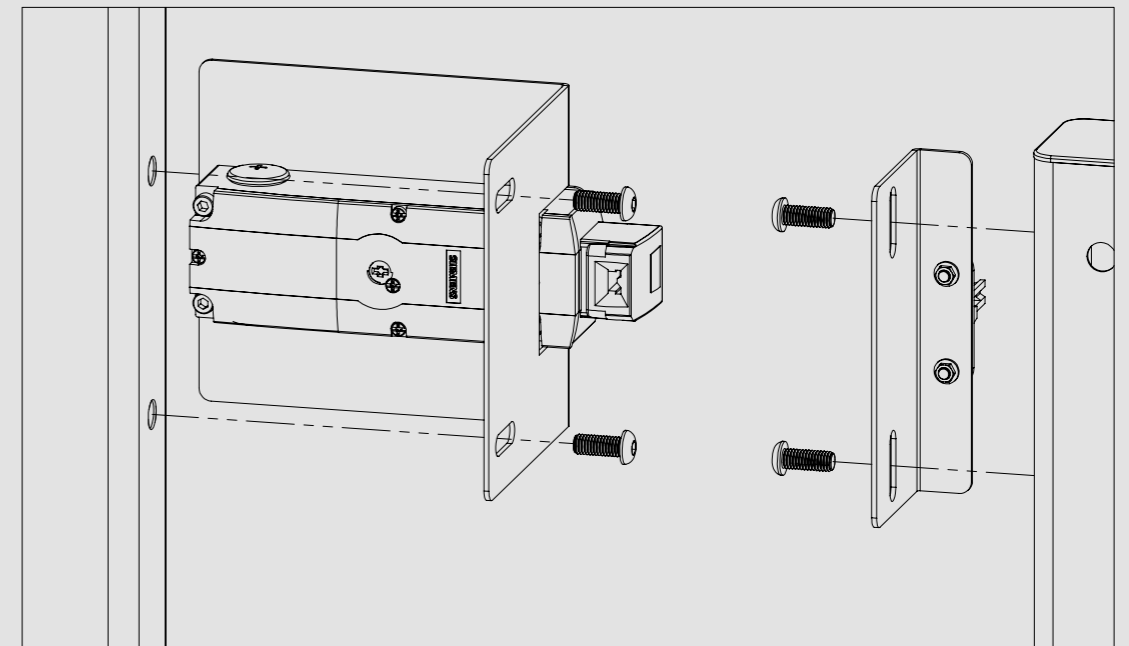

FITTINGS FOR SIEMENS OSG11

711-003-017