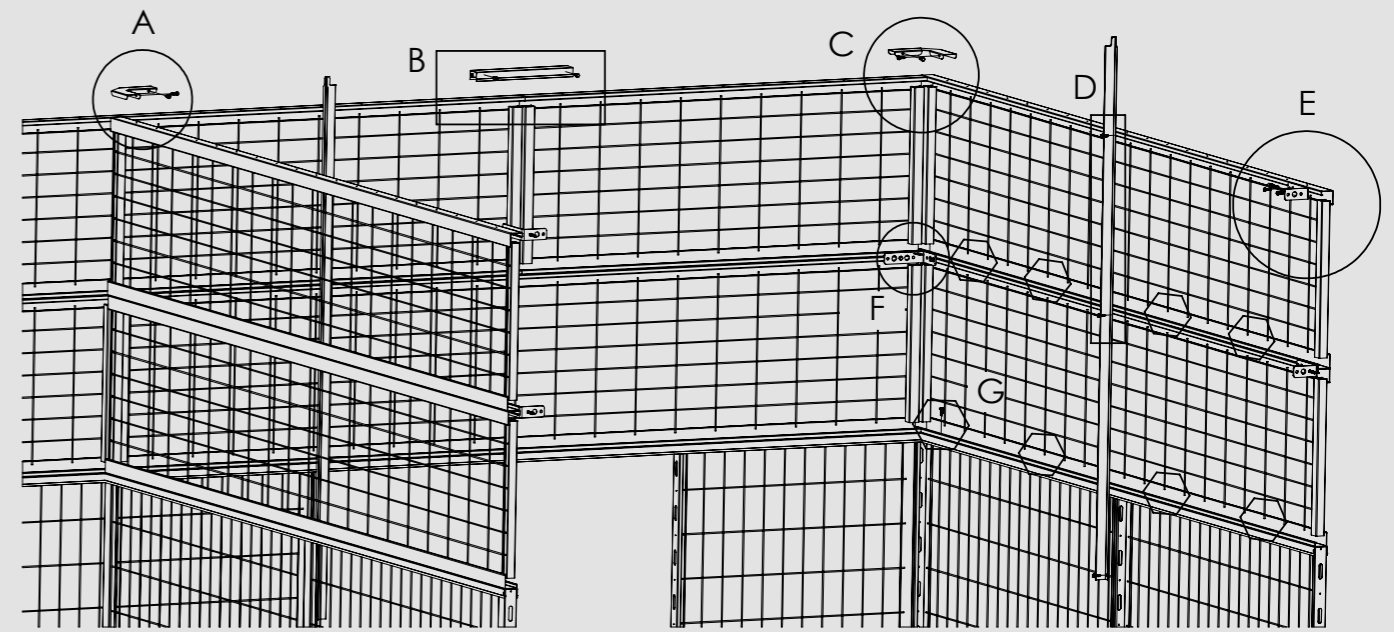

STEEL PLATE DECK DOUBLE RACKING

REAR MESH

*REAR MESH THAT SIMPLIFIES
YOUR EVERYDAY LIFE*

ASSEMBLY DIRECTION, INSIDE

ASSEMBLY DIRECTION, OUTSIDE

OPENINGS

POST EXTENSION FOR RACKING UPRIGHT

SIDE OF RACKING MESH

PROPERTY PROTECTION

*PROPERTY PROTECTION THAT
SIMPLIFIES YOUR EVERYDAY LIFE*

WALLS G550

WALL EXTENSIONS

ROOF

VERTICAL CUTTING

DOOR WITH TOP PANEL

PAD LOCK PLATES