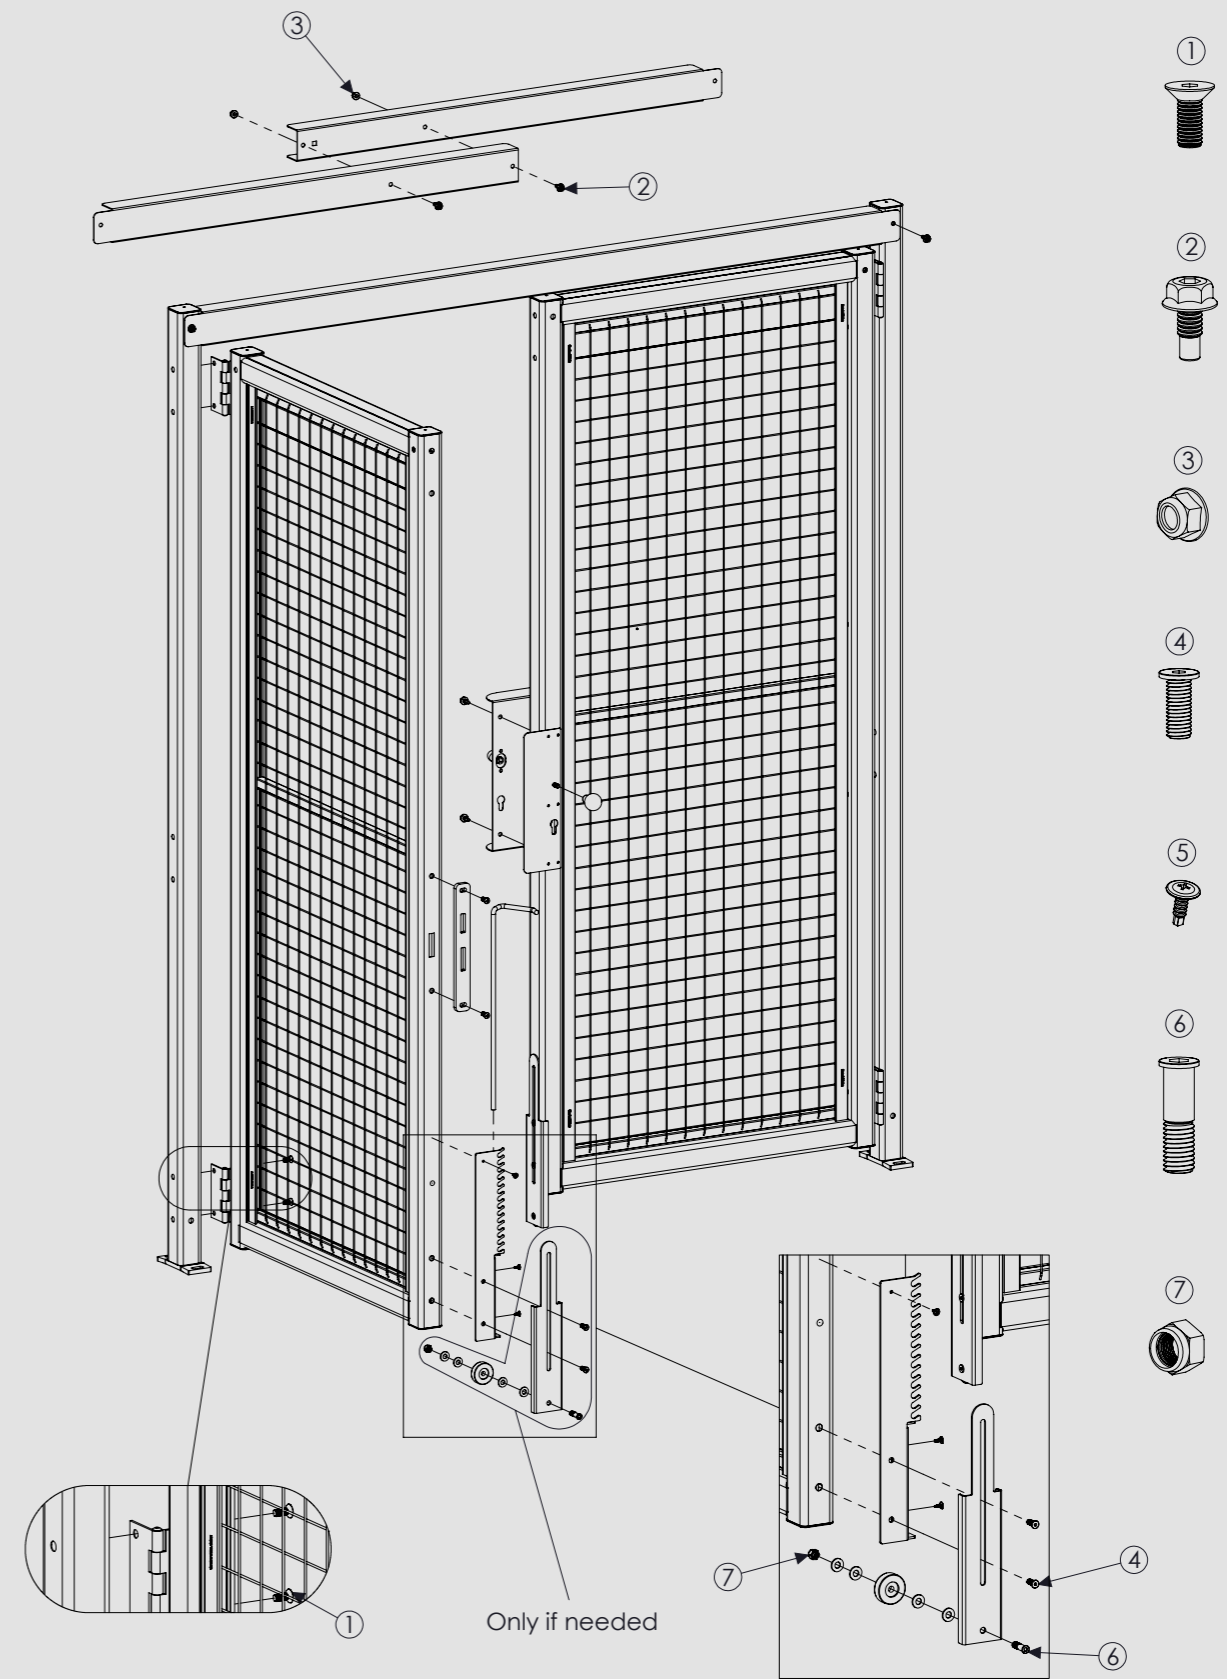

712-003-005L

RIGHT SINGLE HINGED DOOR, EURO CYLINDER LOCK WITH PANIC FUNCTION

712-003-005R -

DOUBLE HINGED DOOR, EURO CYLINDER LOCK WITH PANIC FUNCTION

712-003-006

SINGLE HINGED DOOR, EURO CYLINDER LOCK AND PANIC FUNCTION WITH BOM