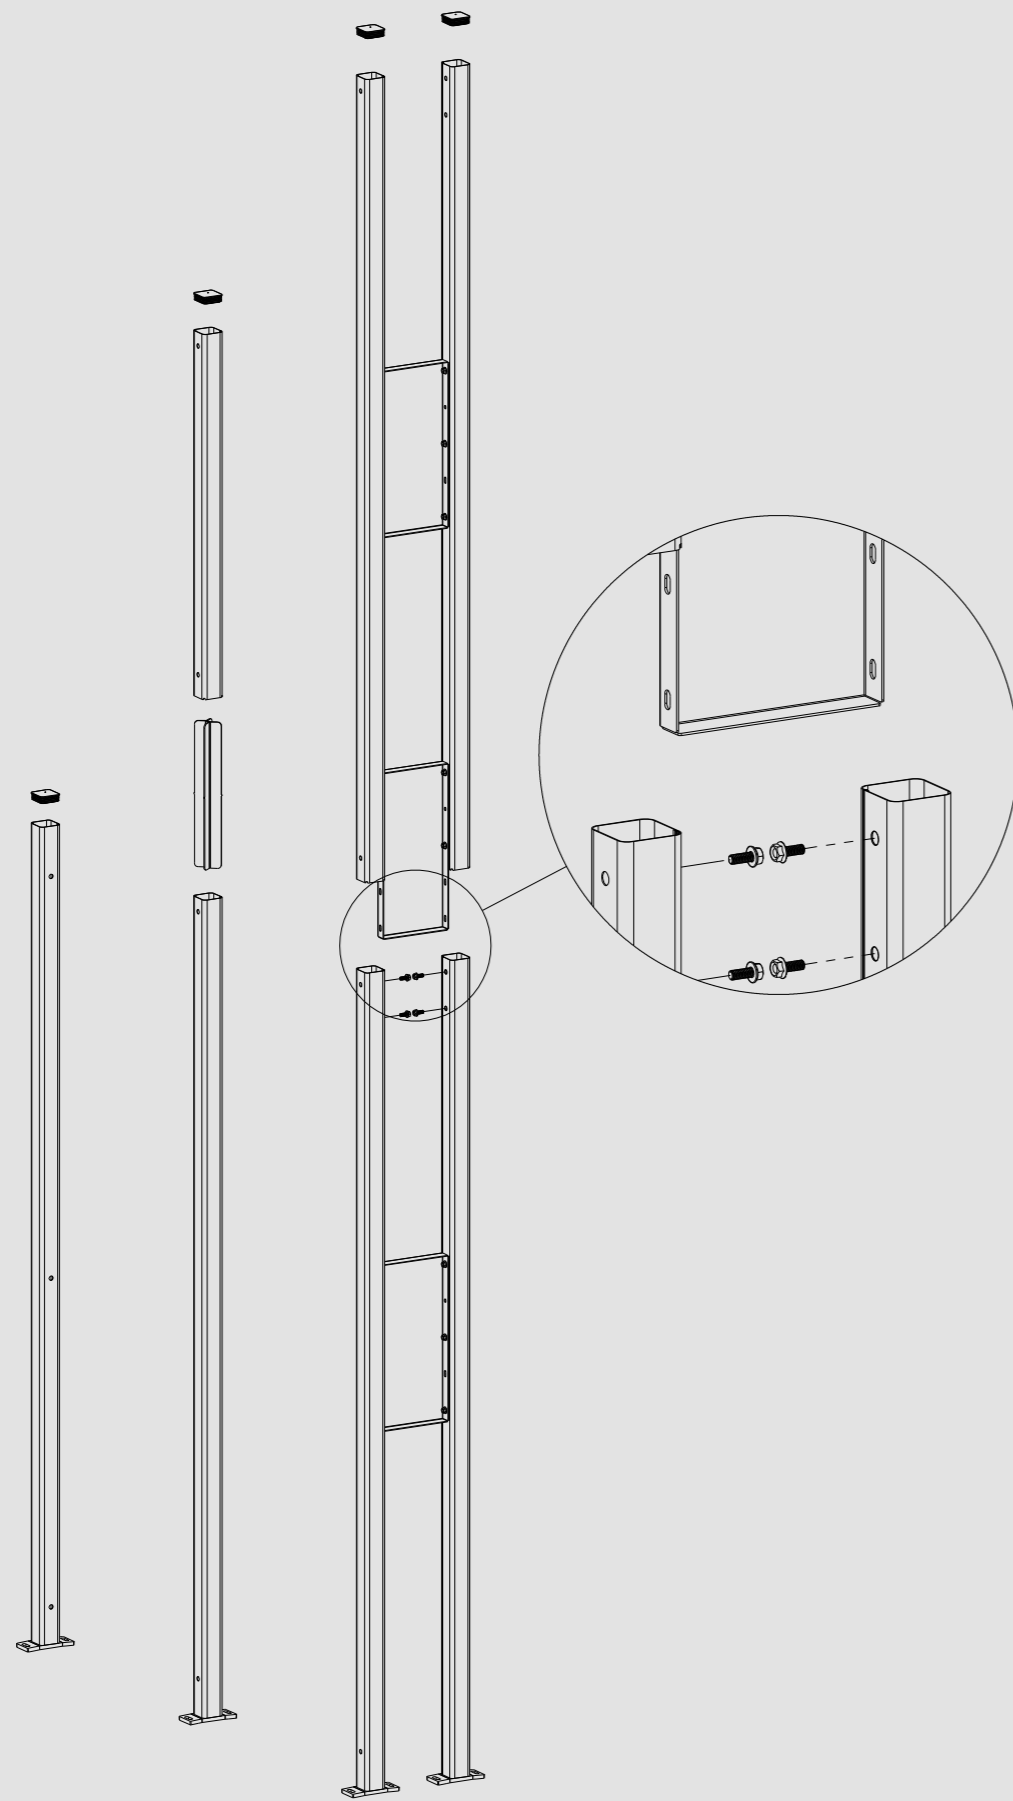

ASSEMBLY INSTRUCTIONS

Garantell

simplifying everyday life

MACHINE GUARDS
PAGE 4

MESH DECKS
PAGE 64

REAR MESH
PAGE 68

PROPERTY PROTECTION
PAGE 76

SIMPLIFYING EVERYDAY LIFE

MACHINE GUARDS

MACHINE GUARDS THAT SIMPLIFY
YOUR EVERYDAY LIFE

POSTS

POSTS, FLOOR FIXINGS

Type 1 142x60

Type 2 142x100

WALL WITH BOLTS

WALL WITH RETAINED BOLTS