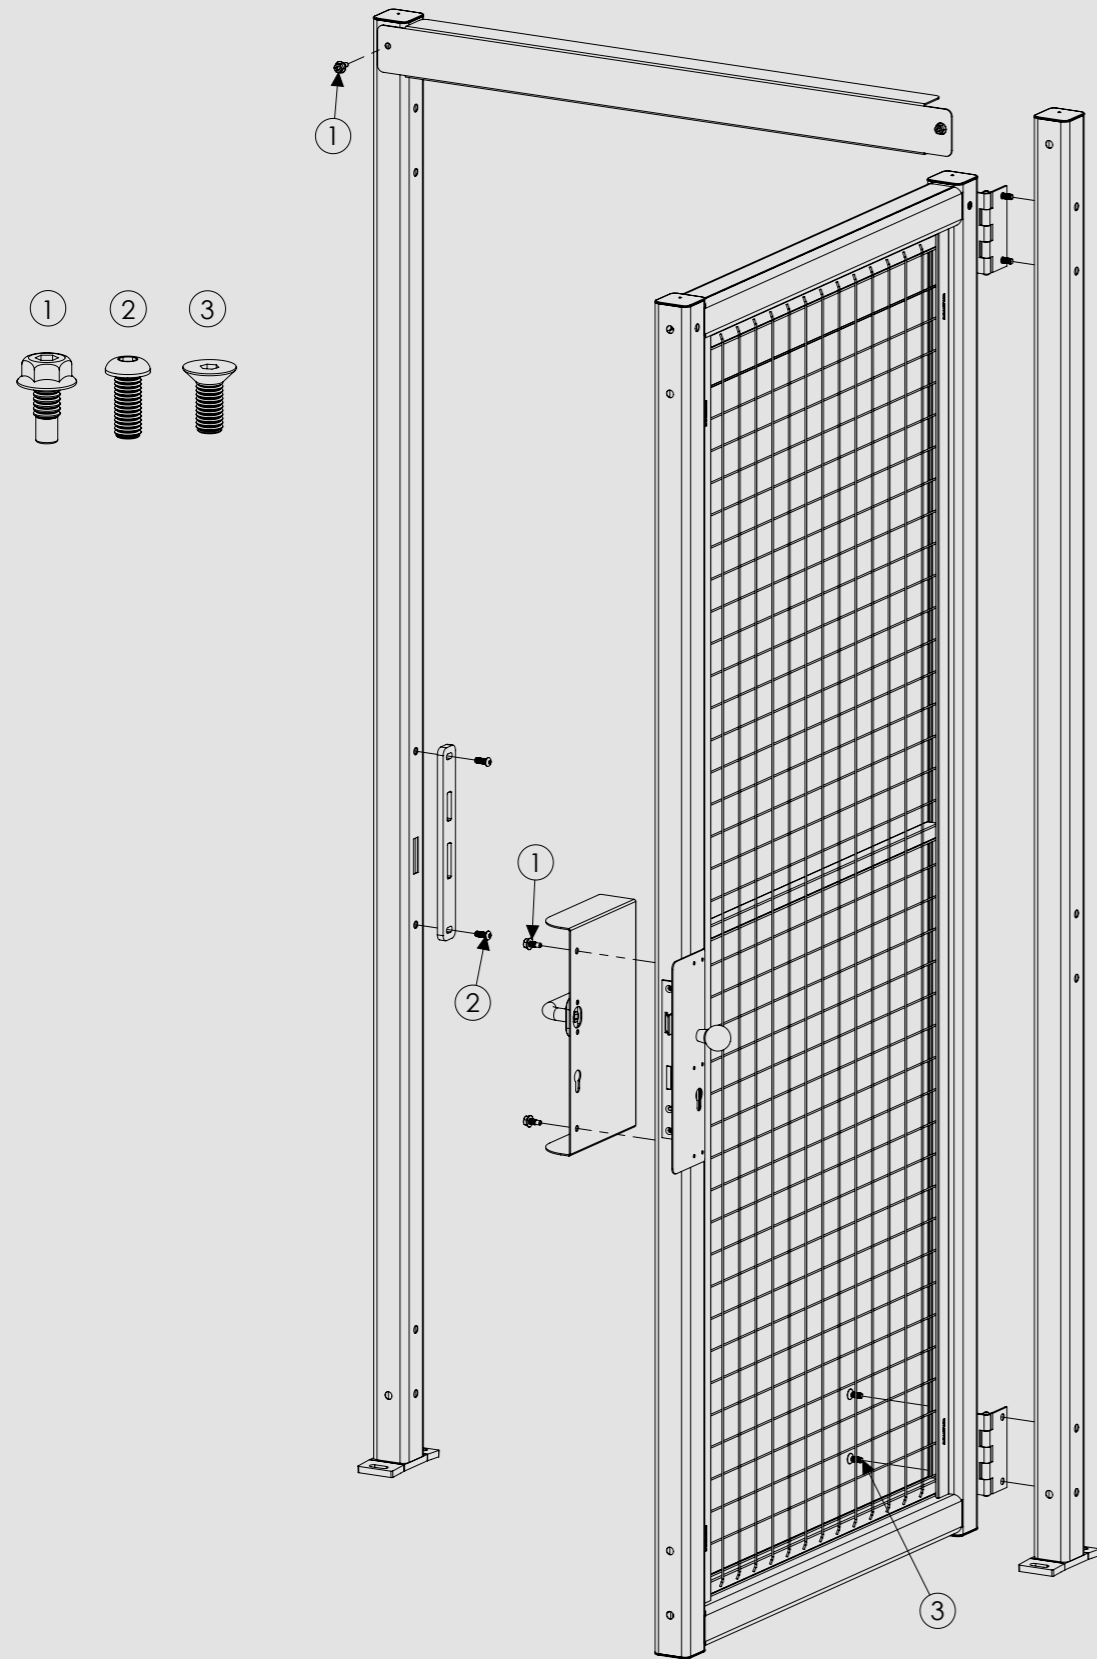

RIGHT SINGLE HINGED DOOR, EURO CYLINDER LOCK WITH PANIC FUNCTION

712-003-005R -