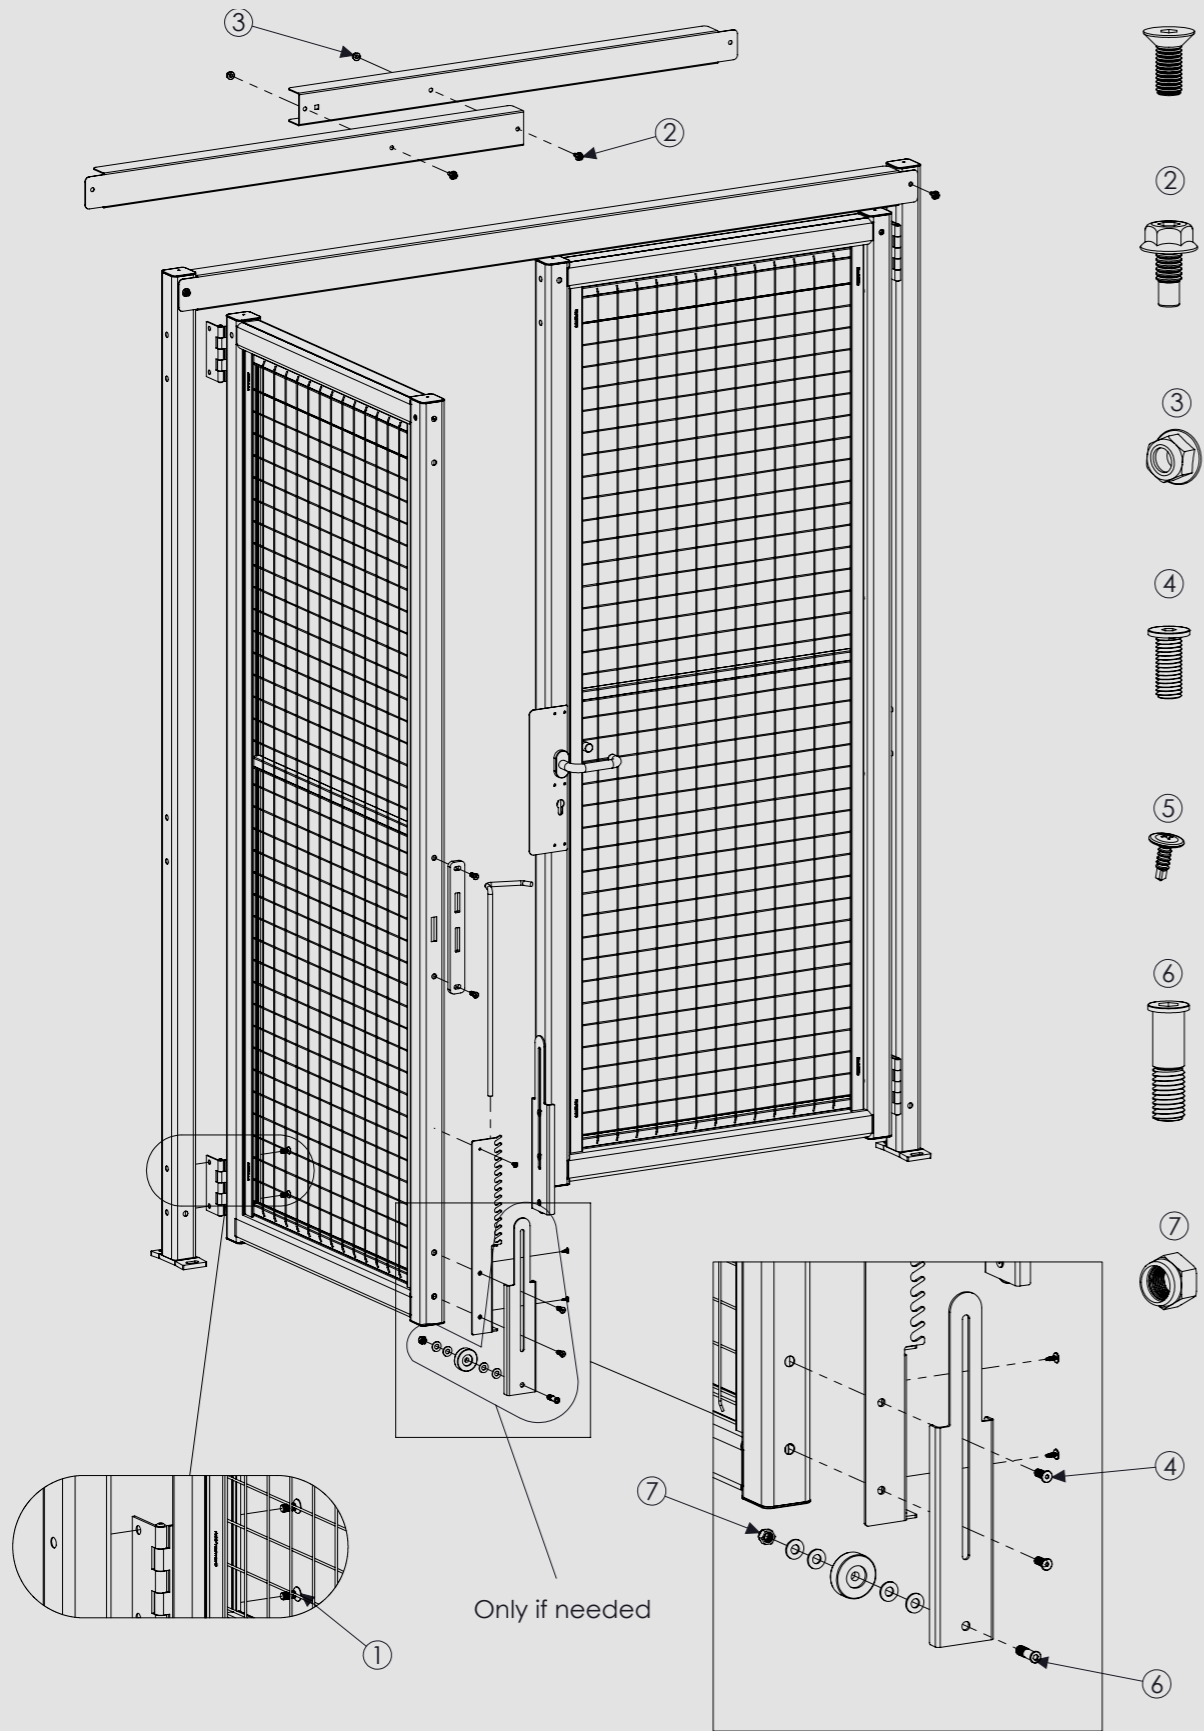

DOUBLE HINGED DOOR, EURO CYLINDER LOCK

712-003-004