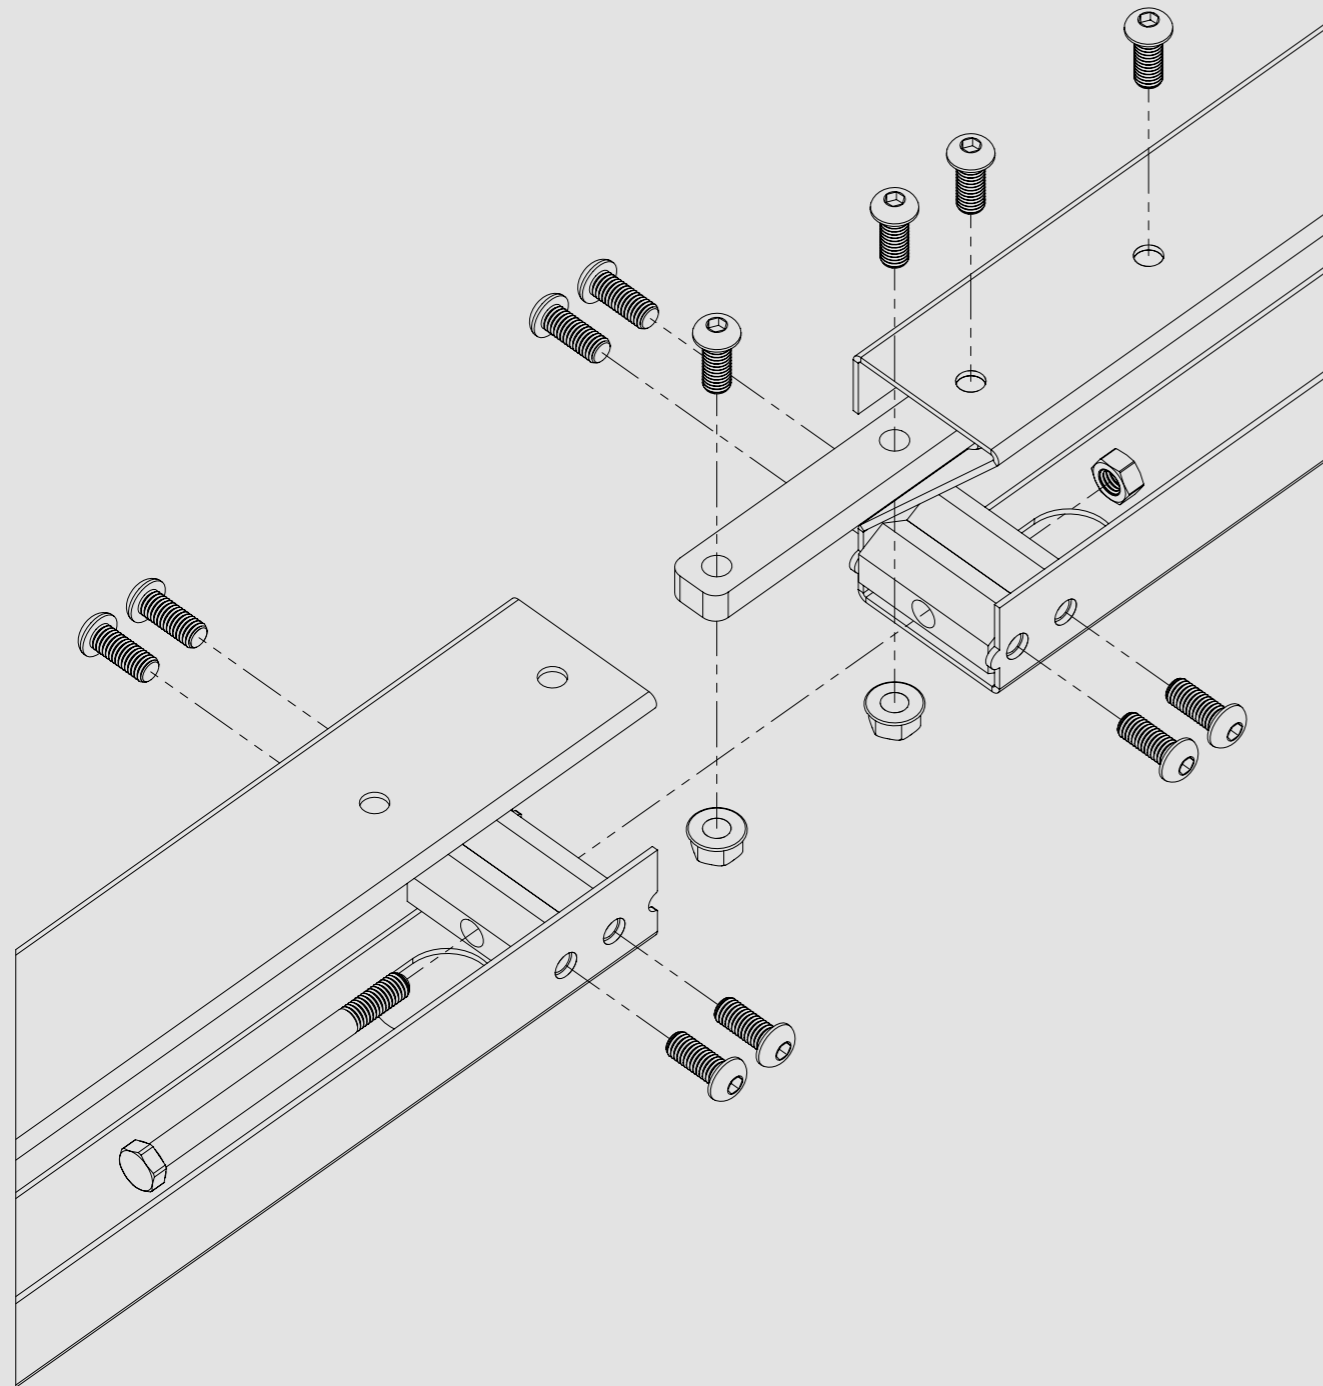

EXTENSIONS Z-PROFILES

713-003-006